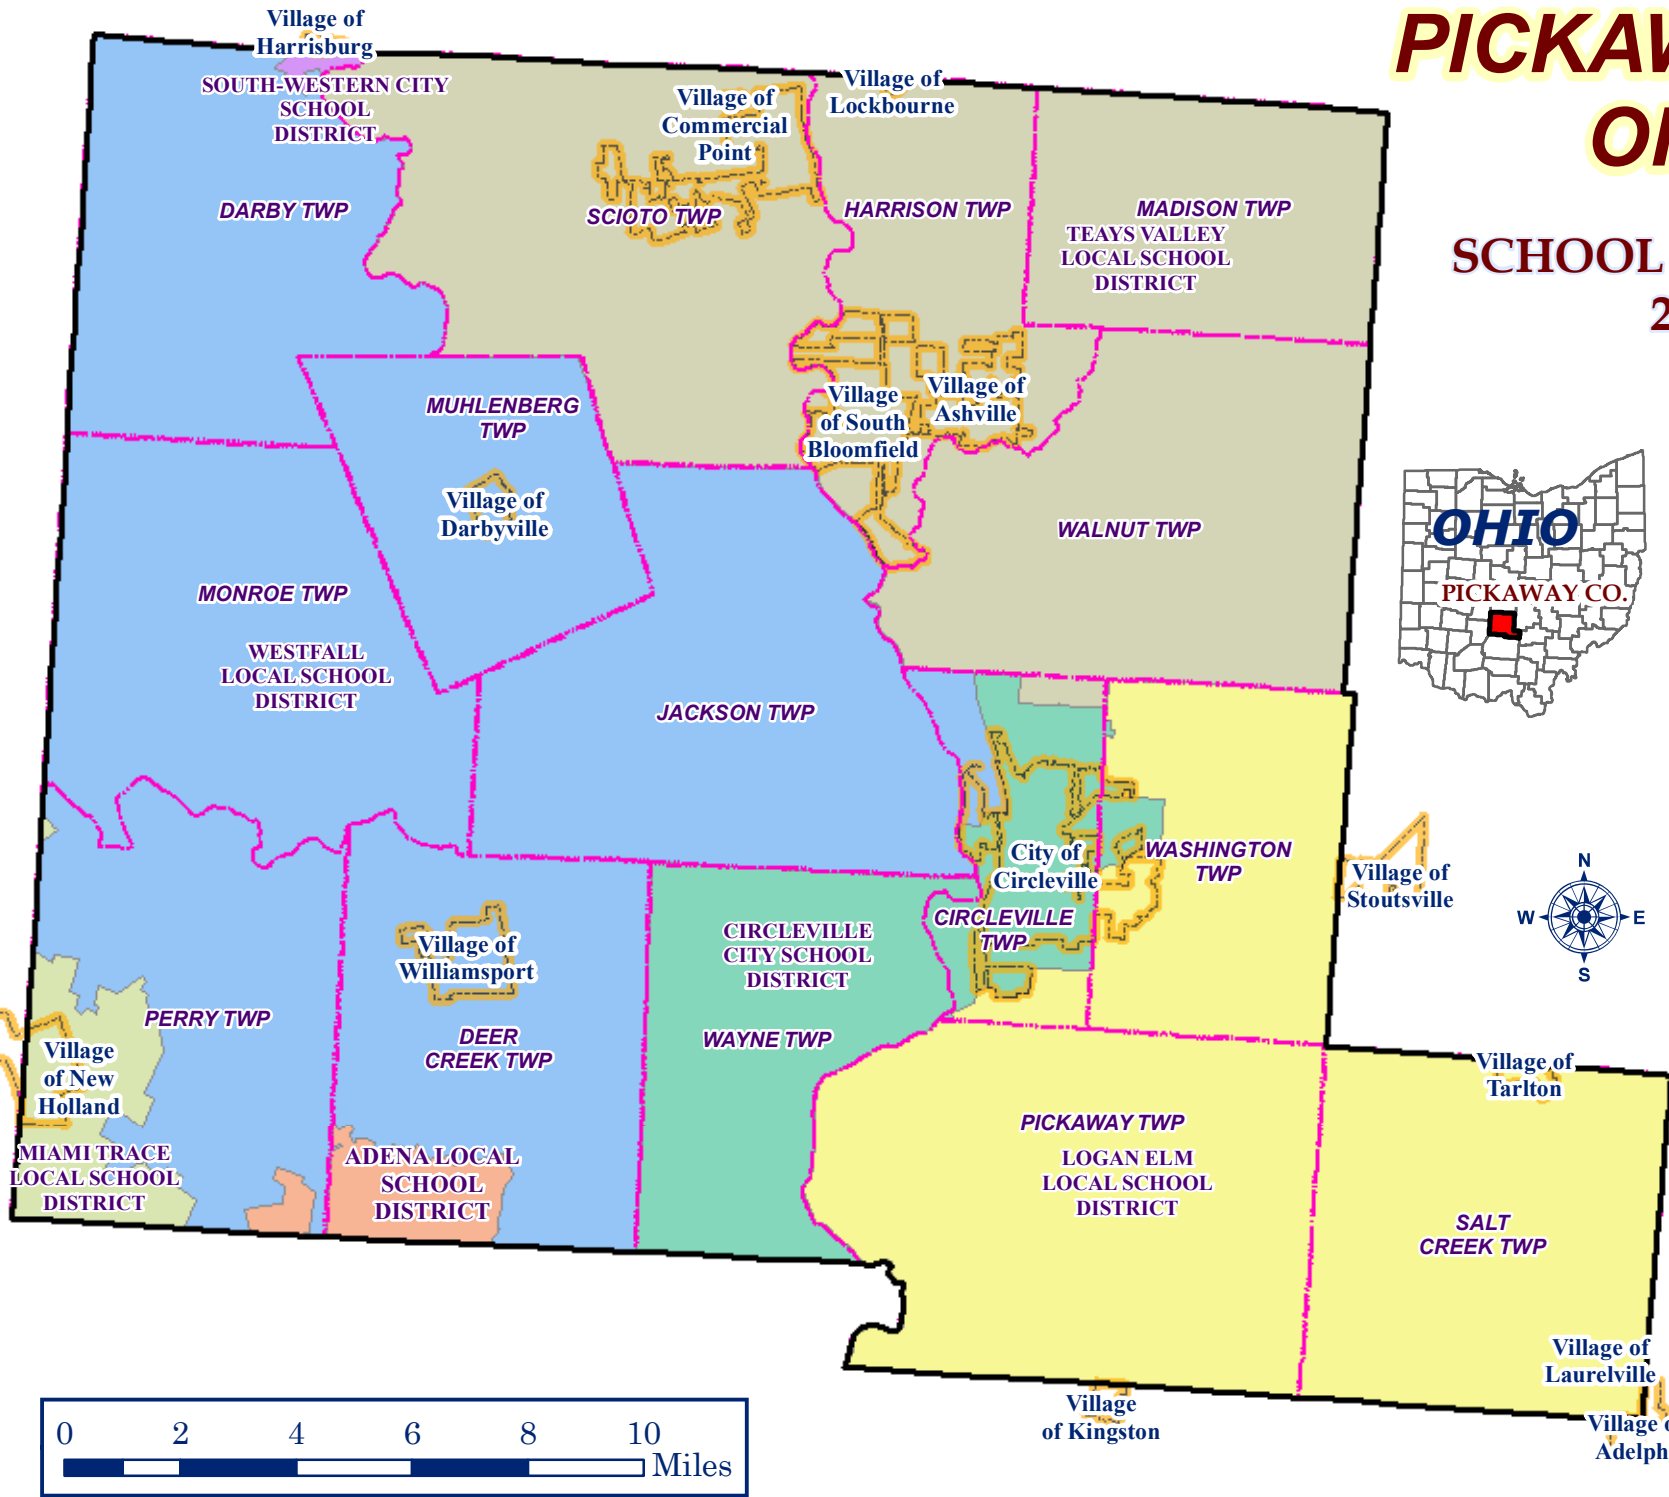

PICKAWAY CO. OHIO

SCHOOL DISTRICTS 2020

- Townships
- Corp Boundaries
- School Districts**
- ADENA LOCAL SCHOOL DISTRICT
- CIRCLEVILLE CITY SCHOOL DISTRICT
- LOGAN ELM LOCAL SCHOOL DISTRICT
- MIAMI TRACE LOCAL SCHOOL DISTRICT
- SOUTH-WESTERN CITY SCHOOL DISTRICT
- TEAYS VALLEY LOCAL SCHOOL DISTRICT
- WESTFALL LOCAL SCHOOL DISTRICT

1 inch = 17,500 feet

Pickaway County GIS
124 W Franklin St.
Circleville, Ohio 43113
For Reference Only Date 2020
Source: Pickaway Co., ODOT
Please See Pickaway Co
Auditor's Disclaimer
<http://pickaway.iviewauditor.com>