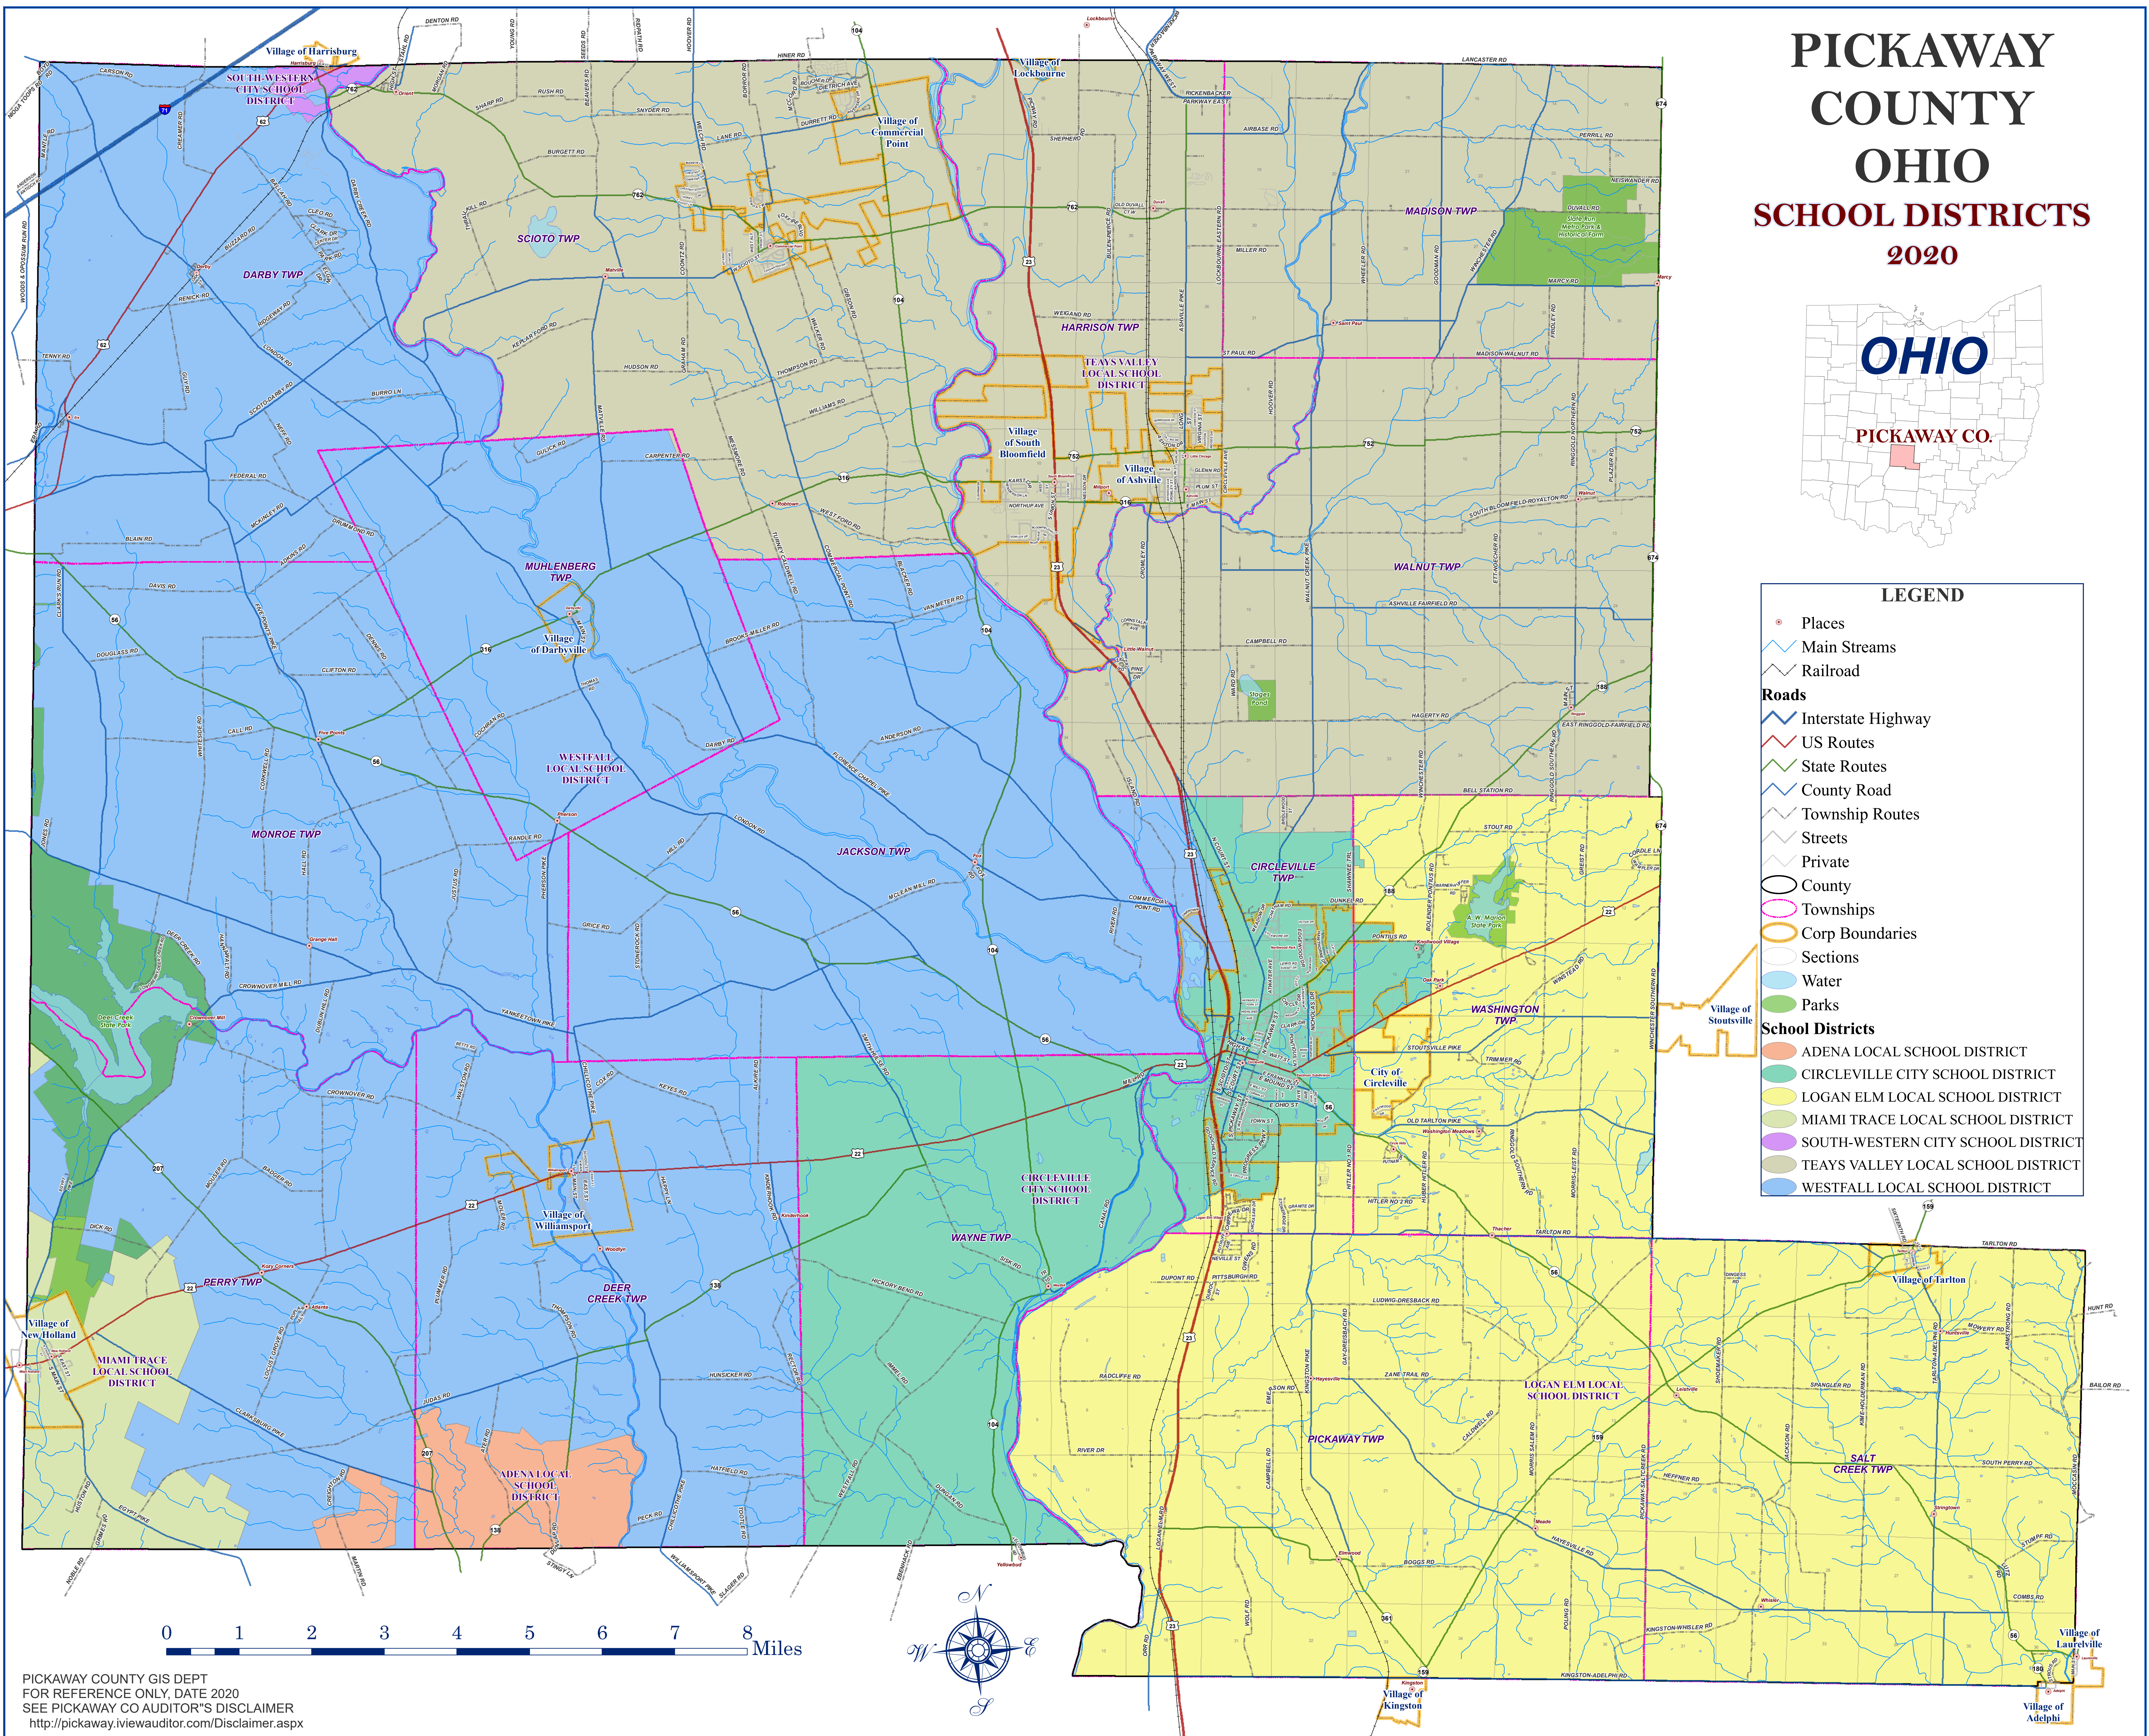

PICKAWAY COUNTY OHIO SCHOOL DISTRICTS 2020

LEGEND

- Places
- Main Streams
- Railroad
- Roads**
 - Interstate Highway
 - US Routes
 - State Routes
 - County Road
 - Township Routes
 - Streets
 - Private
- County
- Townships
- Corp Boundaries
- Sections
- Water
- Parks
- School Districts**
 - ADENA LOCAL SCHOOL DISTRICT
 - CIRCLEVILLE CITY SCHOOL DISTRICT
 - LOGAN ELM LOCAL SCHOOL DISTRICT
 - MIAMI TRACE LOCAL SCHOOL DISTRICT
 - SOUTH-WESTERN CITY SCHOOL DISTRICT
 - TEAYS VALLEY LOCAL SCHOOL DISTRICT
 - WESTFALL LOCAL SCHOOL DISTRICT