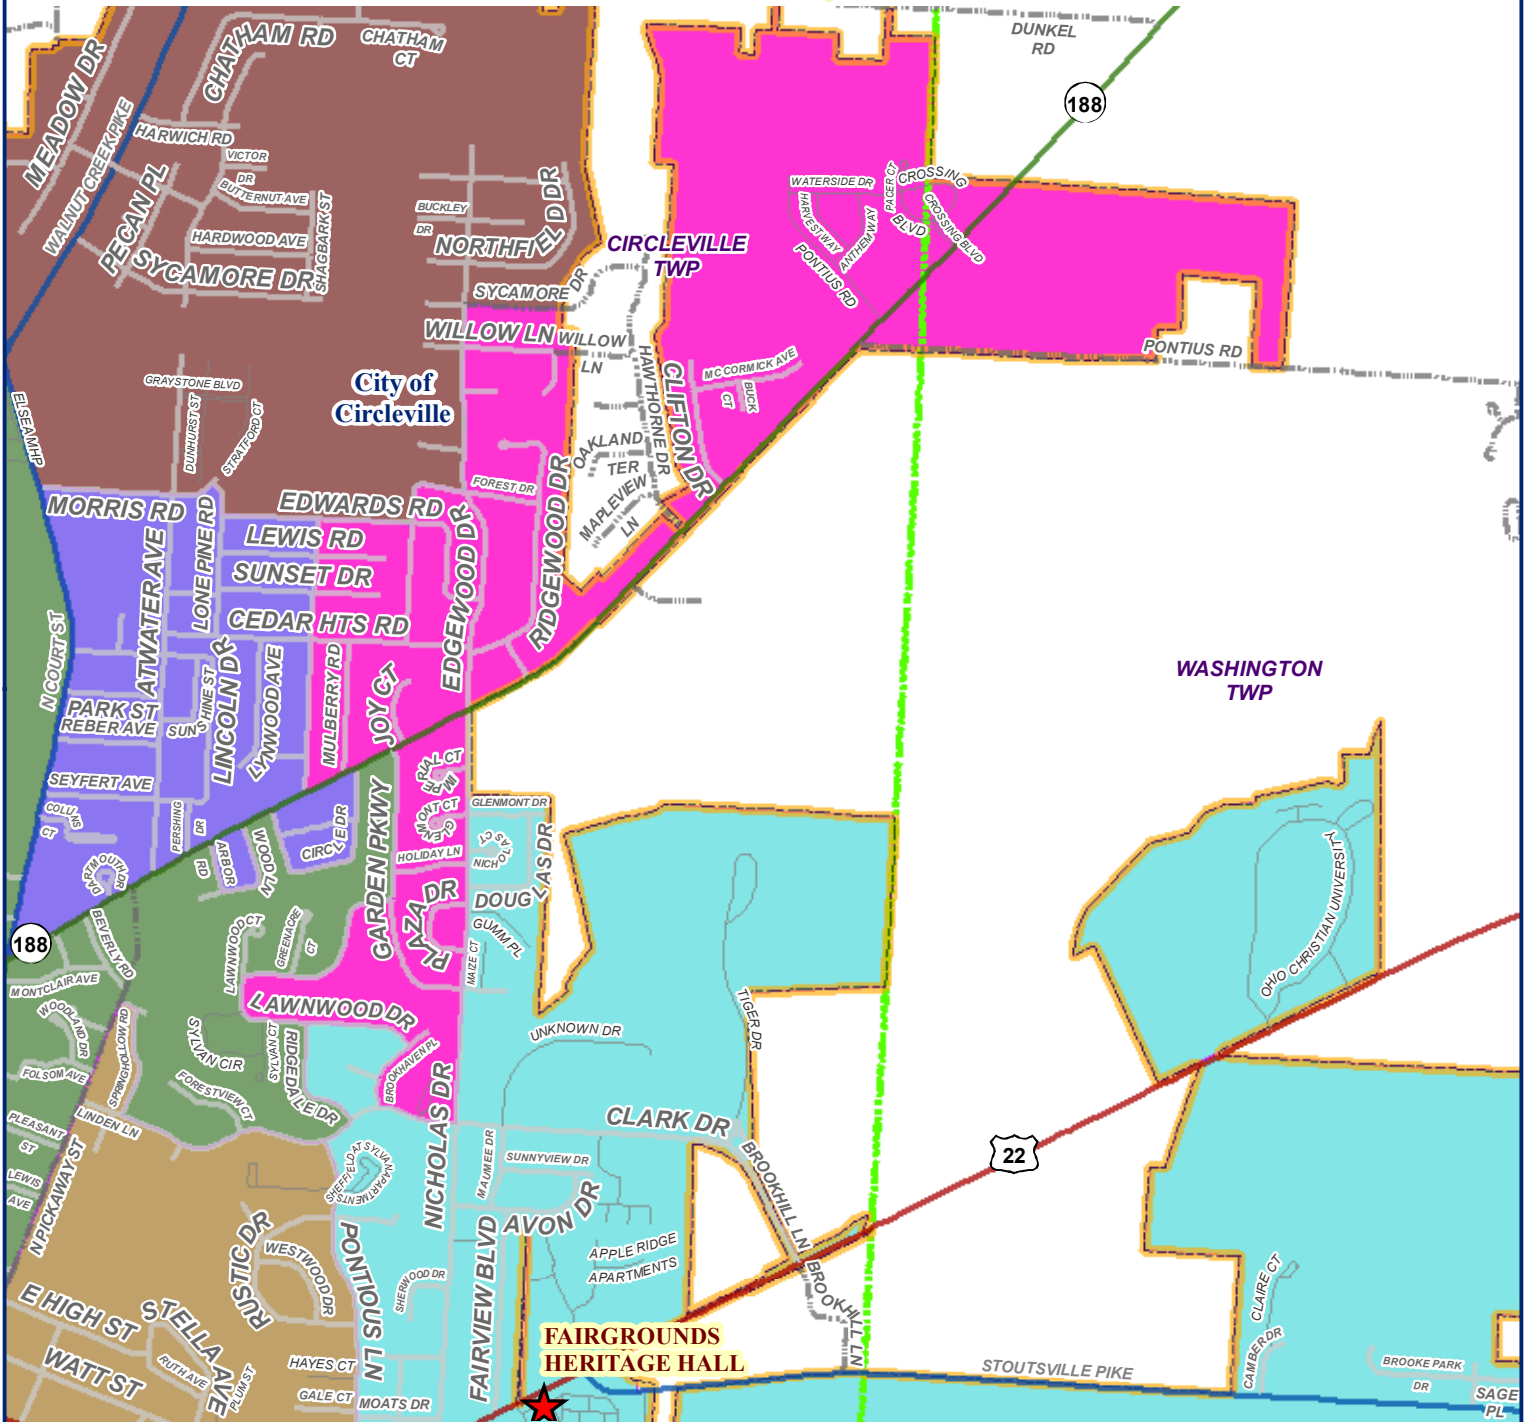

CIRCLEVILLE 1-B, AAB
FAIRGROUNDS HERITAGE HALL
415 LANCASTER PIKE
CIRCLEVILLE, OH 43113

-  POLLING LOCATIONS
-  CIRCLEVILLE 1-A
-  CIRCLEVILLE 1-B
-  CIRCLEVILLE 1-C
-  CIRCLEVILLE 2-A
-  CIRCLEVILLE 2-B
-  CIRCLEVILLE 3-A
-  CIRCLEVILLE 3-B
-  CIRCLEVILLE 4-A

CIRCLEVILLE 1-C, AAC

FAIRGROUNDS HERITAGE HALL

415 LANCASTER PIKE

CIRCLEVILLE, OH 43113

POLLING LOCATIONS

2022 CITY OF CIRCLEVILLE
VOTING PRECINCTS

CIRCLEVILLE 1-A

CIRCLEVILLE 1-B