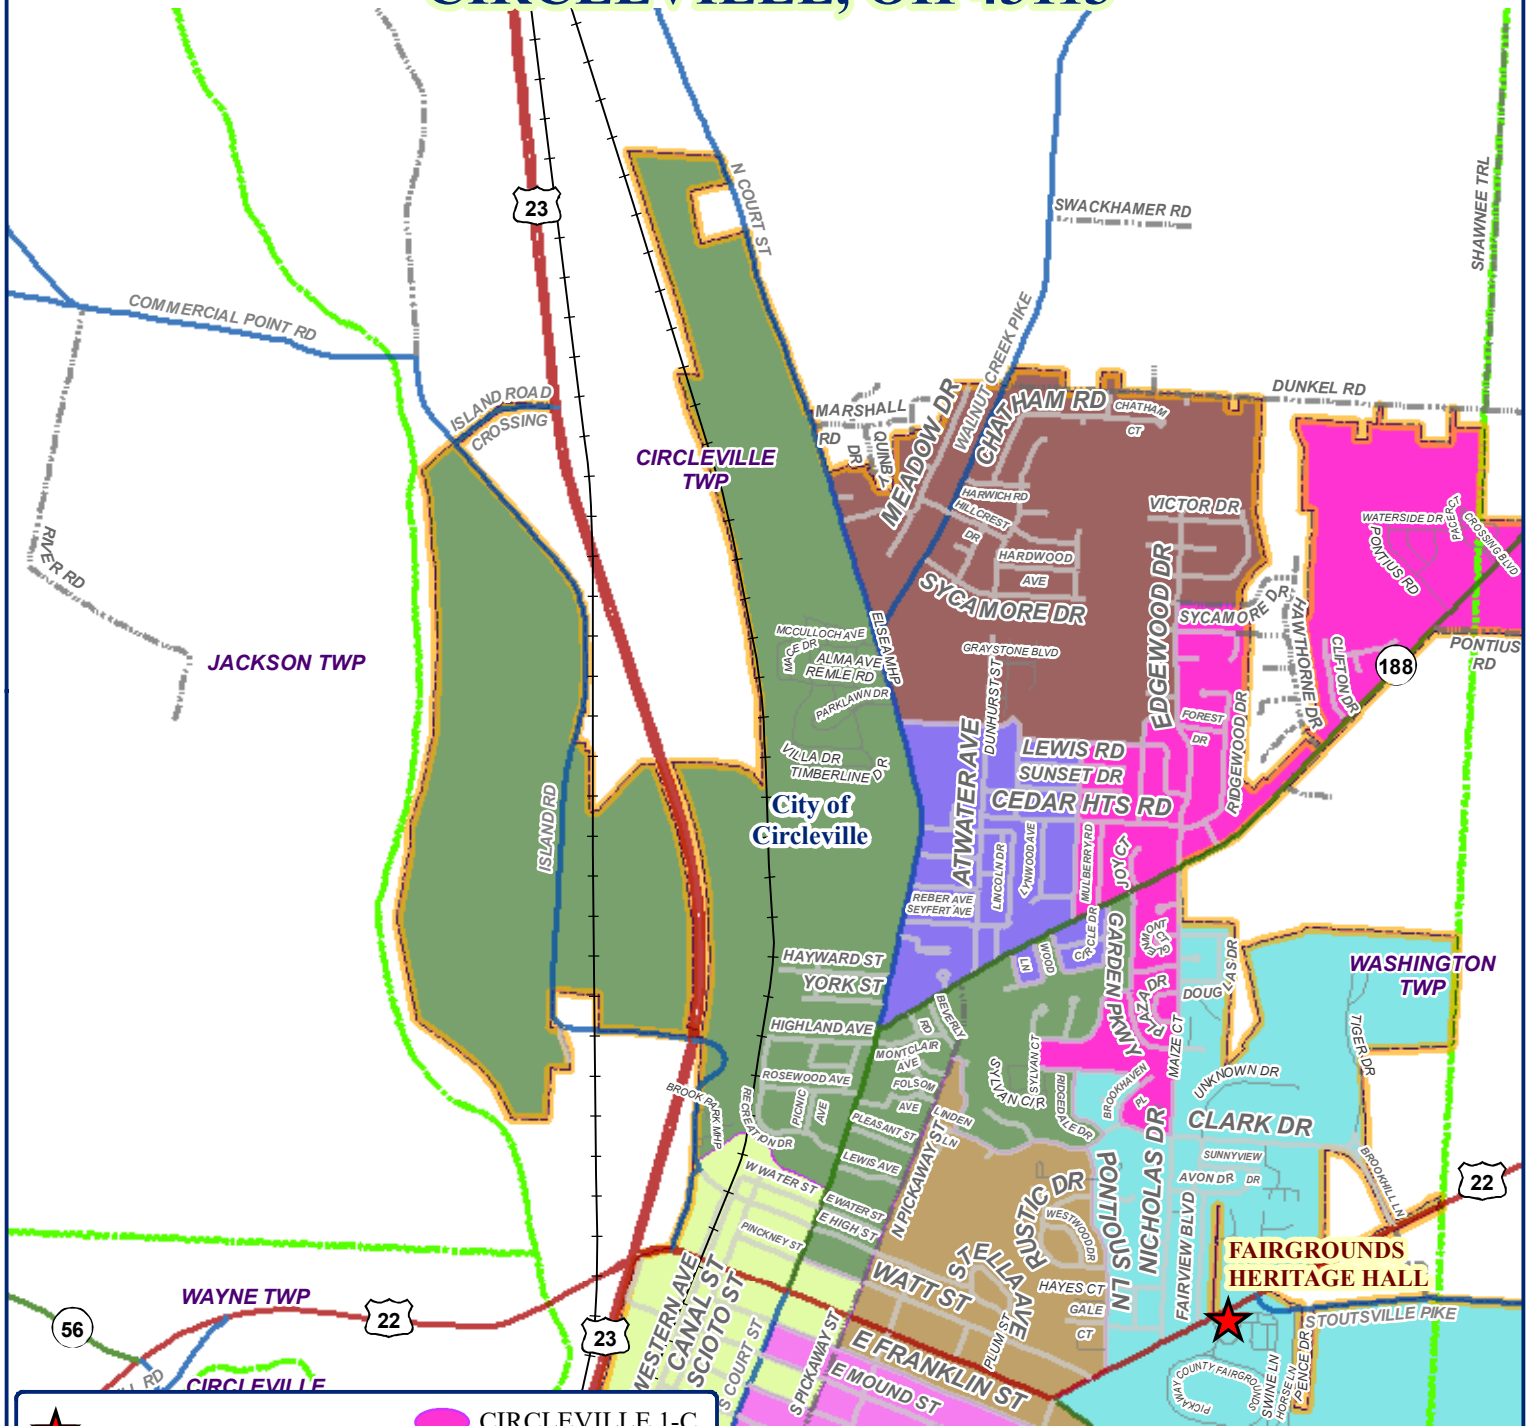

PICKAWAY COUNTY VOTING PRECINCTS

**CIRCLEVILLE 3-A, AAI
FAIRGROUNDS HERITAGE HALL
415 LANCASTER PIKE
CIRCLEVILLE, OH 43113**

1. POLLING LOCATIONS
   - CIRCLEVILLE 1-C
   - CIRCLEVILLE 2-A
   - CIRCLEVILLE 2-B
   - CIRCLEVILLE 1-A
   - CIRCLEVILLE 3-A
   - CIRCLEVILLE 3-B
   - CIRCLEVILLE 1-B
   - CIRCLEVILLE 4-A
2. **2022 CITY OF CIRCLEVILLE VOTING PRECINCTS**