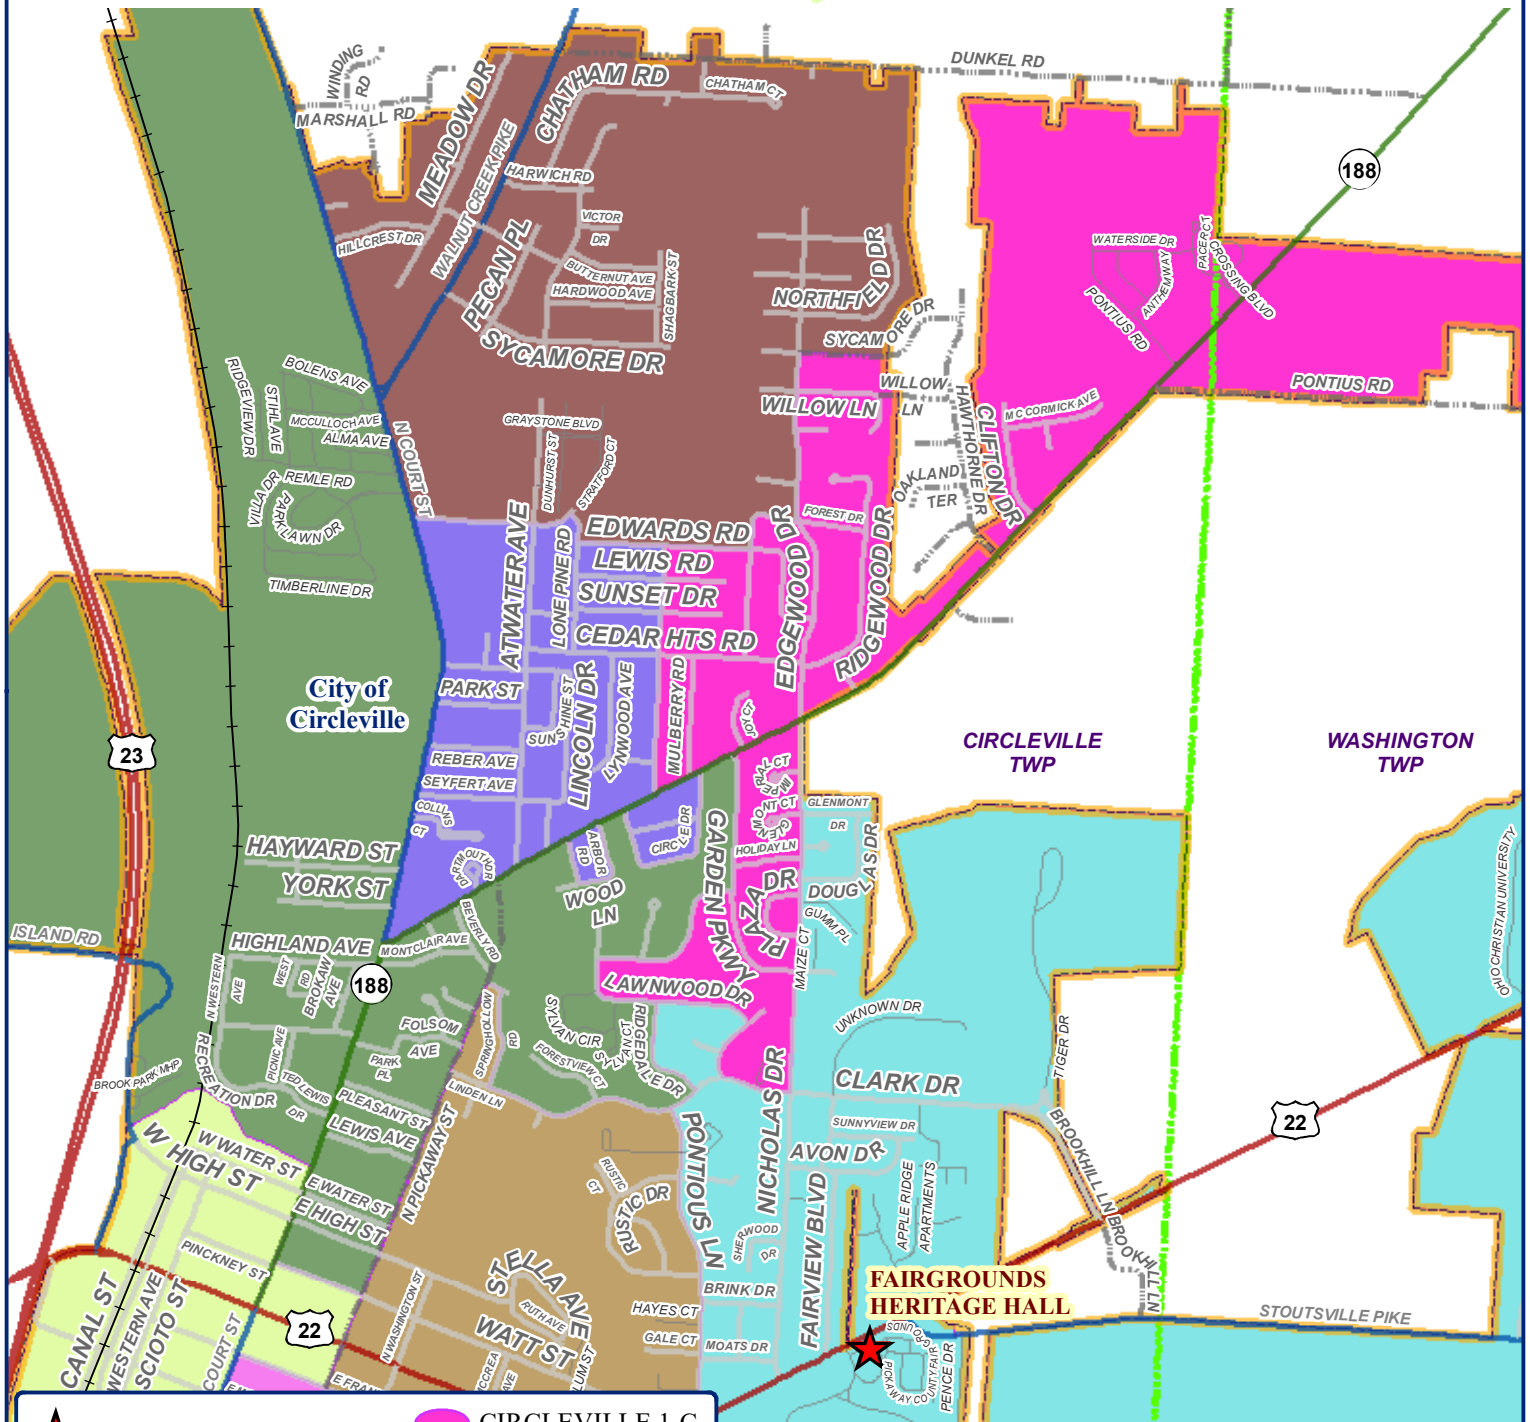

PICKAWAY COUNTY VOTING PRECINCTS

**CIRCLEVILLE 1-A, AAA
FAIRGROUNDS HERITAGE HALL
415 LANCASTER PIKE
CIRCLEVILLE, OH 43113**

-  POLLING LOCATIONS
- 2022 CITY OF CIRCLEVILLE VOTING PRECINCTS**
-  CIRCLEVILLE 1-A
-  CIRCLEVILLE 1-B
-  CIRCLEVILLE 1-C
-  CIRCLEVILLE 2-A
-  CIRCLEVILLE 2-B
-  CIRCLEVILLE 3-A
-  CIRCLEVILLE 3-B
-  CIRCLEVILLE 4-A

CIRCLEVILLE 1-B, AAB
FAIRGROUNDS HERITAGE HALL
415 LANCASTER PIKE
CIRCLEVILLE, OH 43113

-  POLLING LOCATIONS
-  CIRCLEVILLE 1-A
-  CIRCLEVILLE 1-B
-  CIRCLEVILLE 1-C
-  CIRCLEVILLE 2-A
-  CIRCLEVILLE 2-B
-  CIRCLEVILLE 3-A
-  CIRCLEVILLE 3-B
-  CIRCLEVILLE 4-A