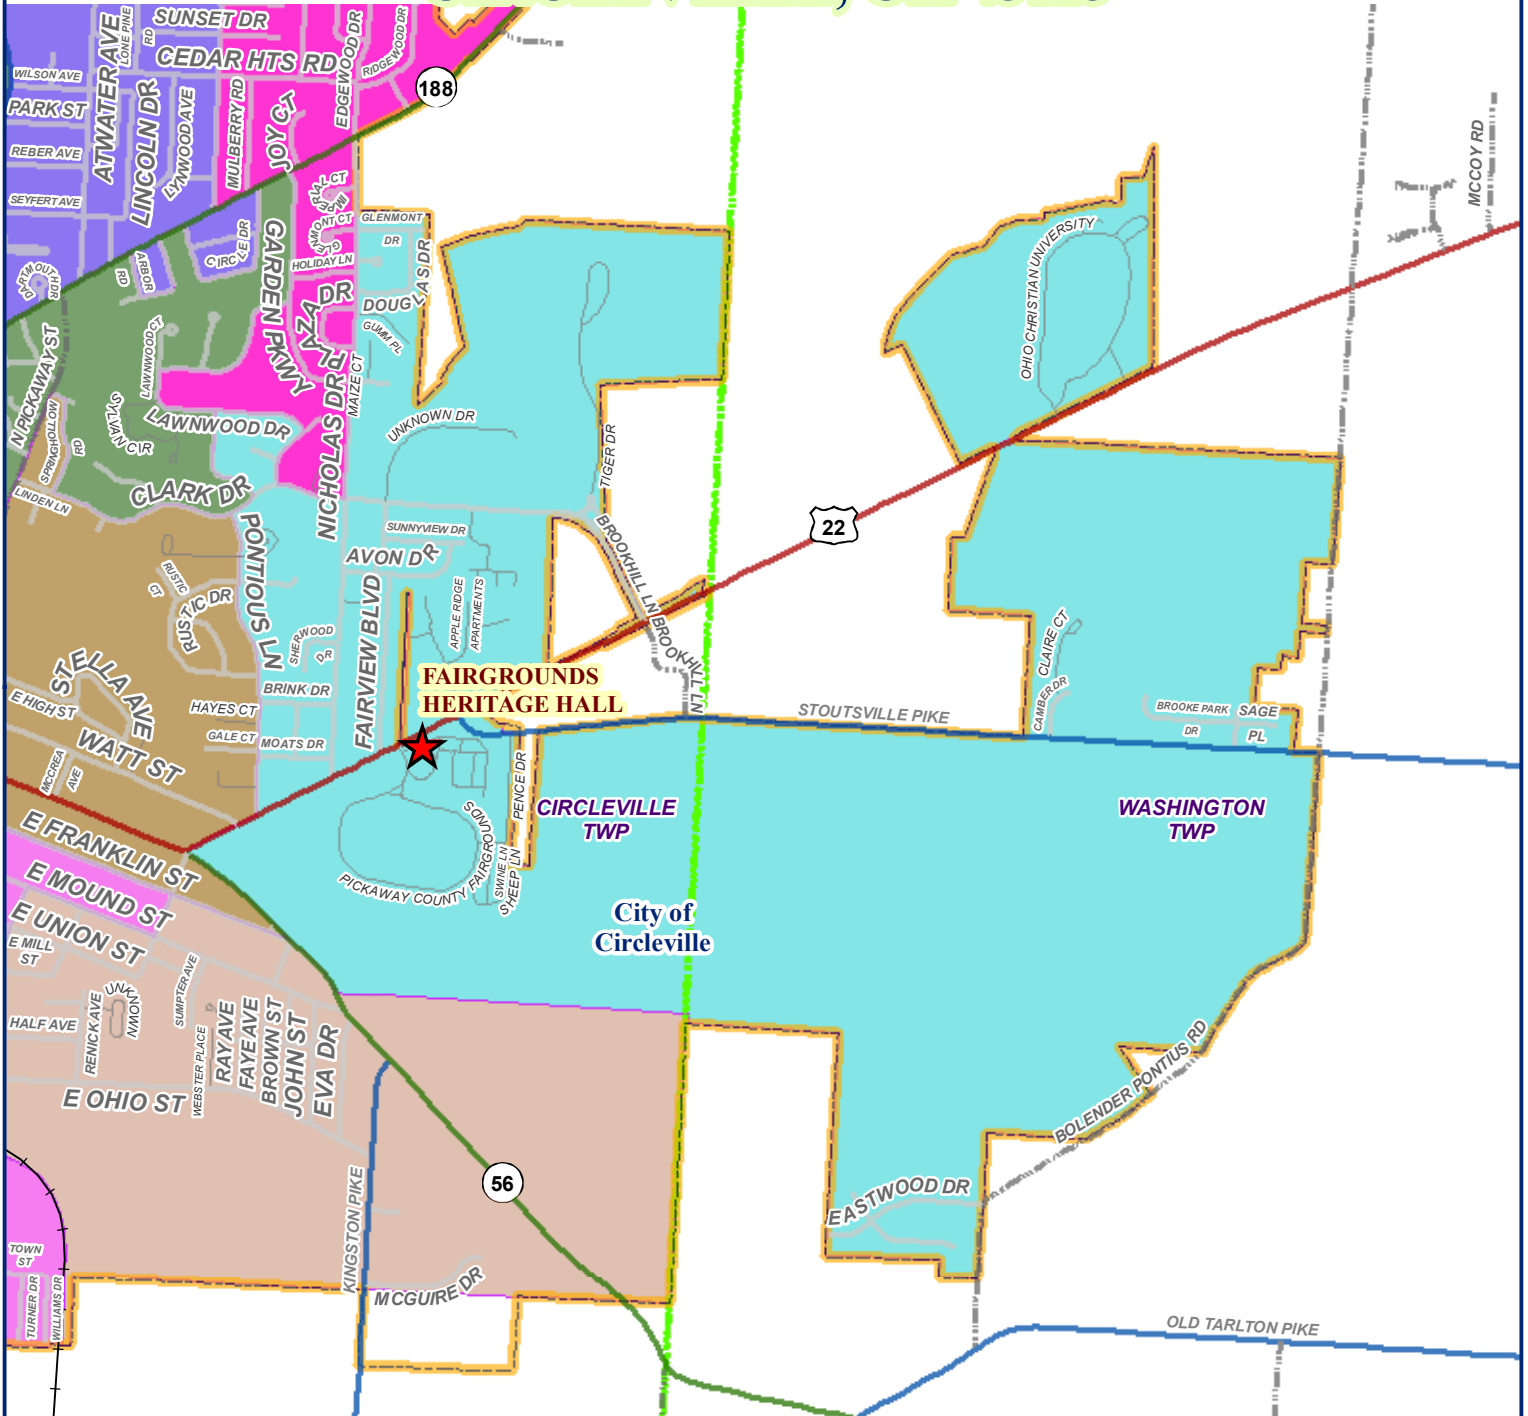

PICKAWAY COUNTY VOTING PRECINCTS

**CIRCLEVILLE 2-B, AAF
FAIRGROUNDS HERITAGE HALL
415 LANCASTER PIKE
CIRCLEVILLE, OH 43113**

POLLING LOCATIONS

**2022 CITY OF CIRCLEVILLE
VOTING PRECINCTS**

- CIRCLEVILLE 1-B
- CIRCLEVILLE 1-C

- CIRCLEVILLE 2-A
- CIRCLEVILLE 2-B
- CIRCLEVILLE 3-A
- CIRCLEVILLE 4-A
- CIRCLEVILLE 4-B