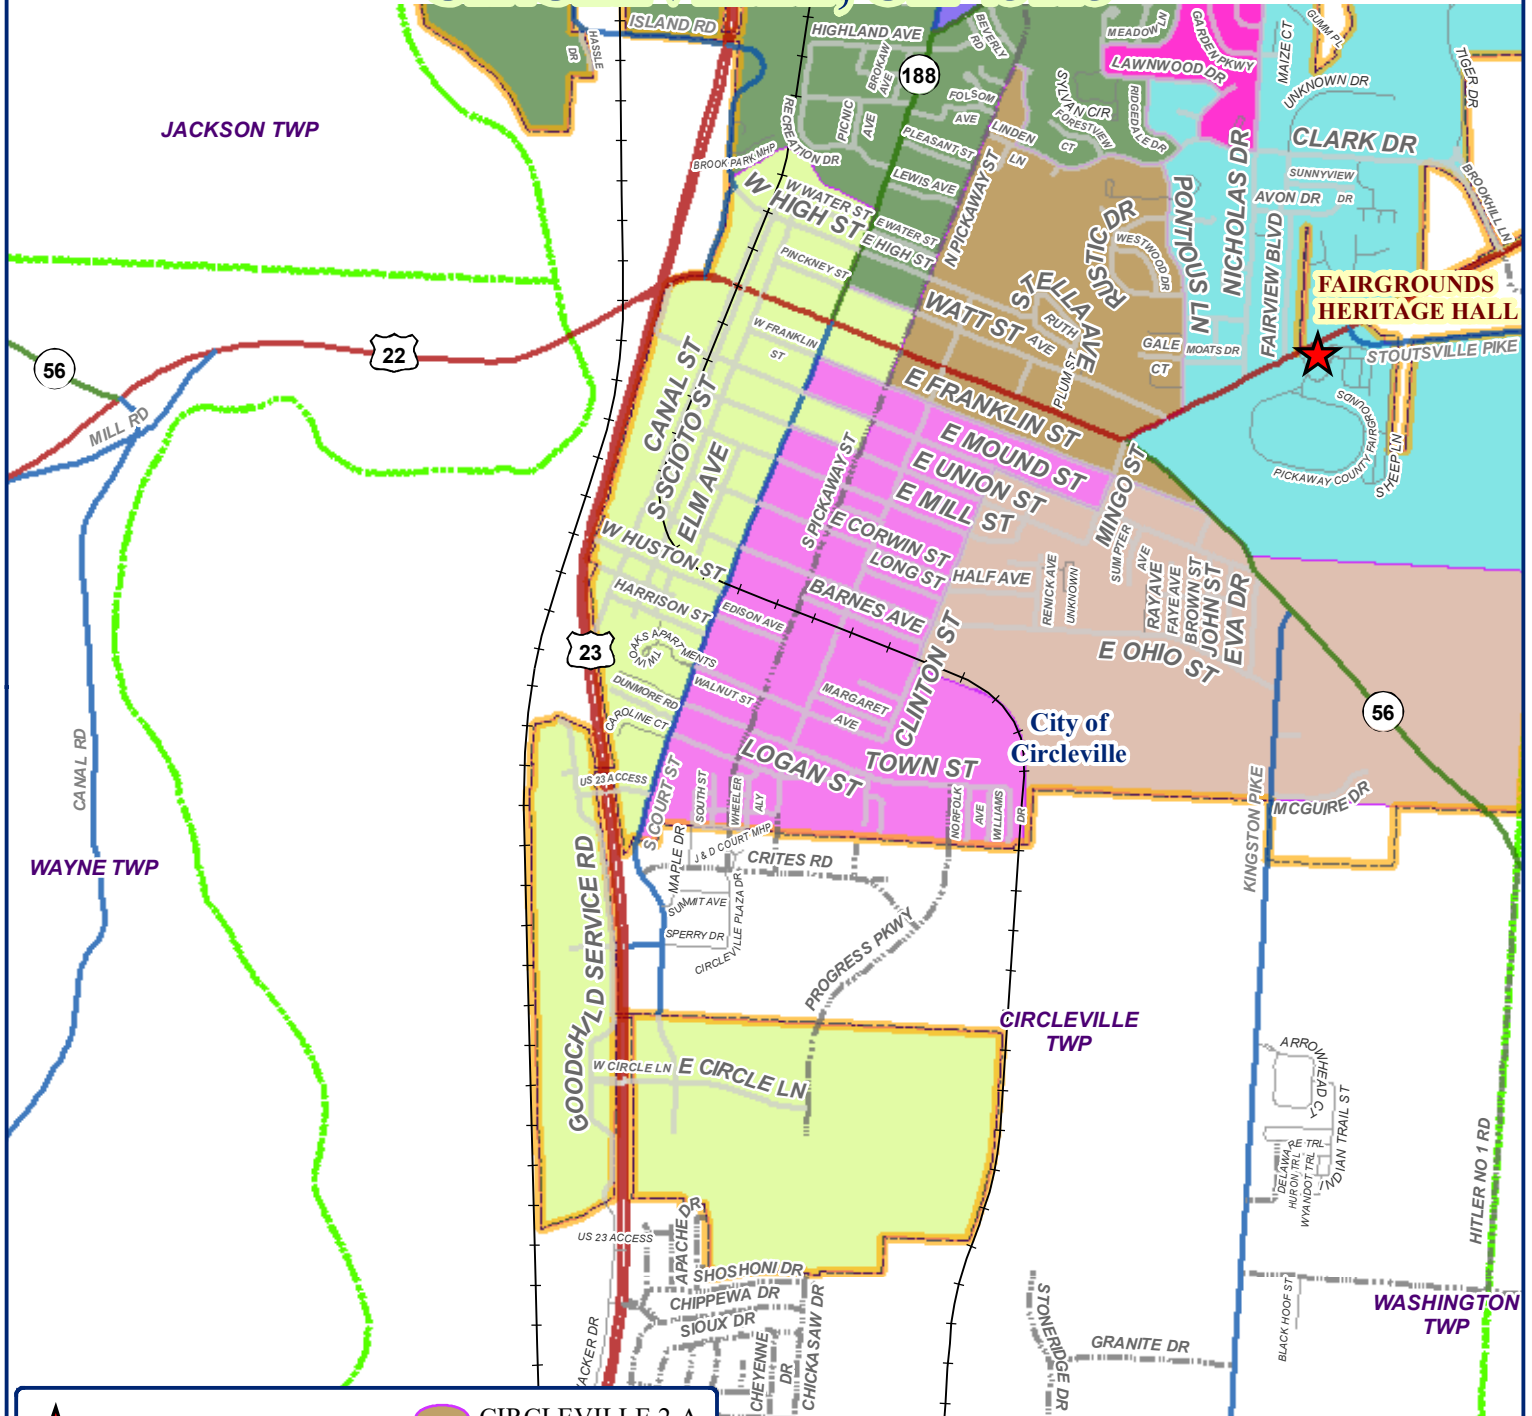

PICKAWAY COUNTY VOTING PRECINCTS

**CIRCLEVILLE 3-B, AAJ
FAIRGROUNDS HERITAGE HALL
415 LANCASTER PIKE
CIRCLEVILLE, OH 43113**

★ POLLING LOCATIONS

2022 CITY OF CIRCLEVILLE VOTING PRECINCTS

- CIRCLEVILLE 1-B
- CIRCLEVILLE 1-C
- CIRCLEVILLE 2-A
- CIRCLEVILLE 2-B
- CIRCLEVILLE 3-A
- CIRCLEVILLE 3-B
- CIRCLEVILLE 4-A
- CIRCLEVILLE 4-B