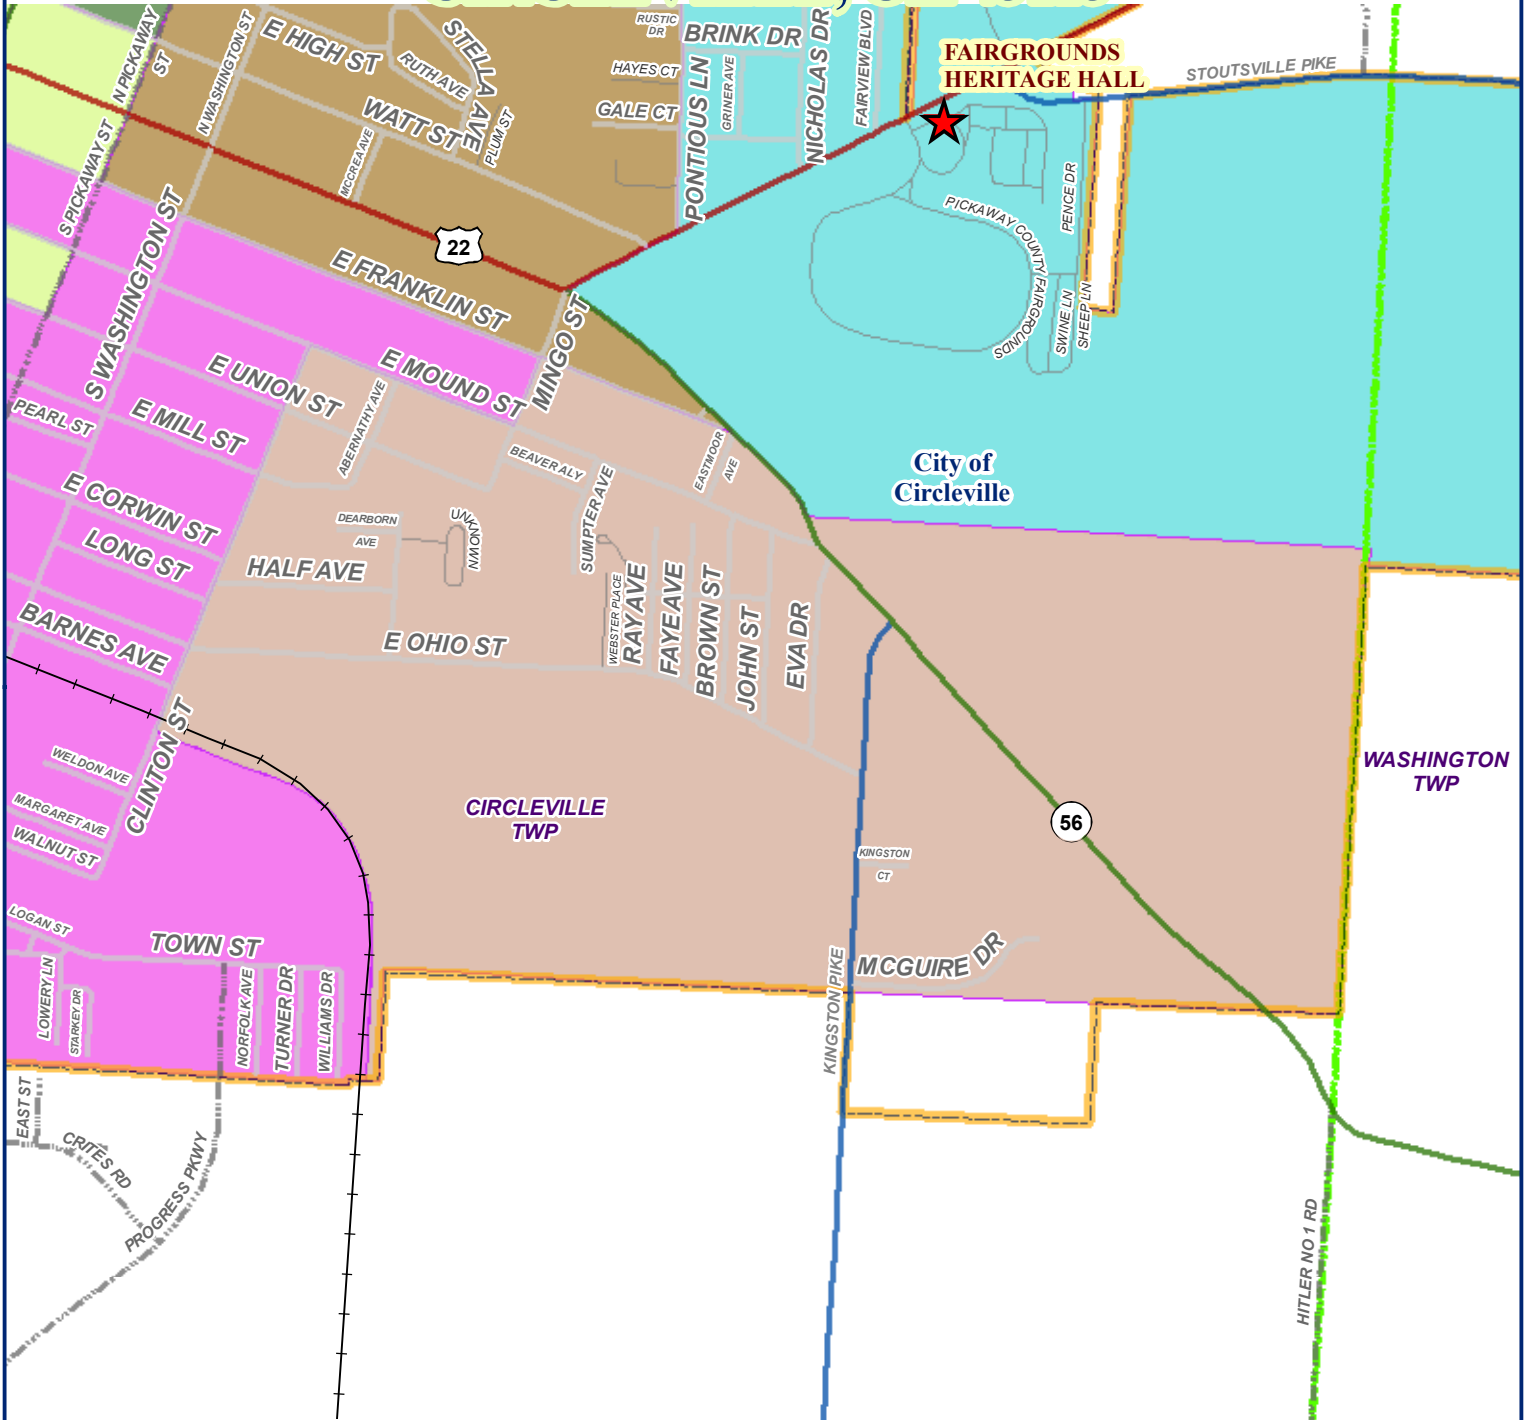

PICKAWAY COUNTY VOTING PRECINCTS

**CIRCLEVILLE 4-B, AAN
FAIRGROUNDS HERITAGE HALL
415 LANCASTER PIKE
CIRCLEVILLE, OH 43113**

1. POLLING LOCATIONS
   - CIRCLEVILLE 2-B
   - CIRCLEVILLE 3-A
   - CIRCLEVILLE 3-B
   - CIRCLEVILLE 4-A
   - CIRCLEVILLE 4-B
   - CIRCLEVILLE 2-A
2. **2022 CITY OF CIRCLEVILLE VOTING PRECINCTS**