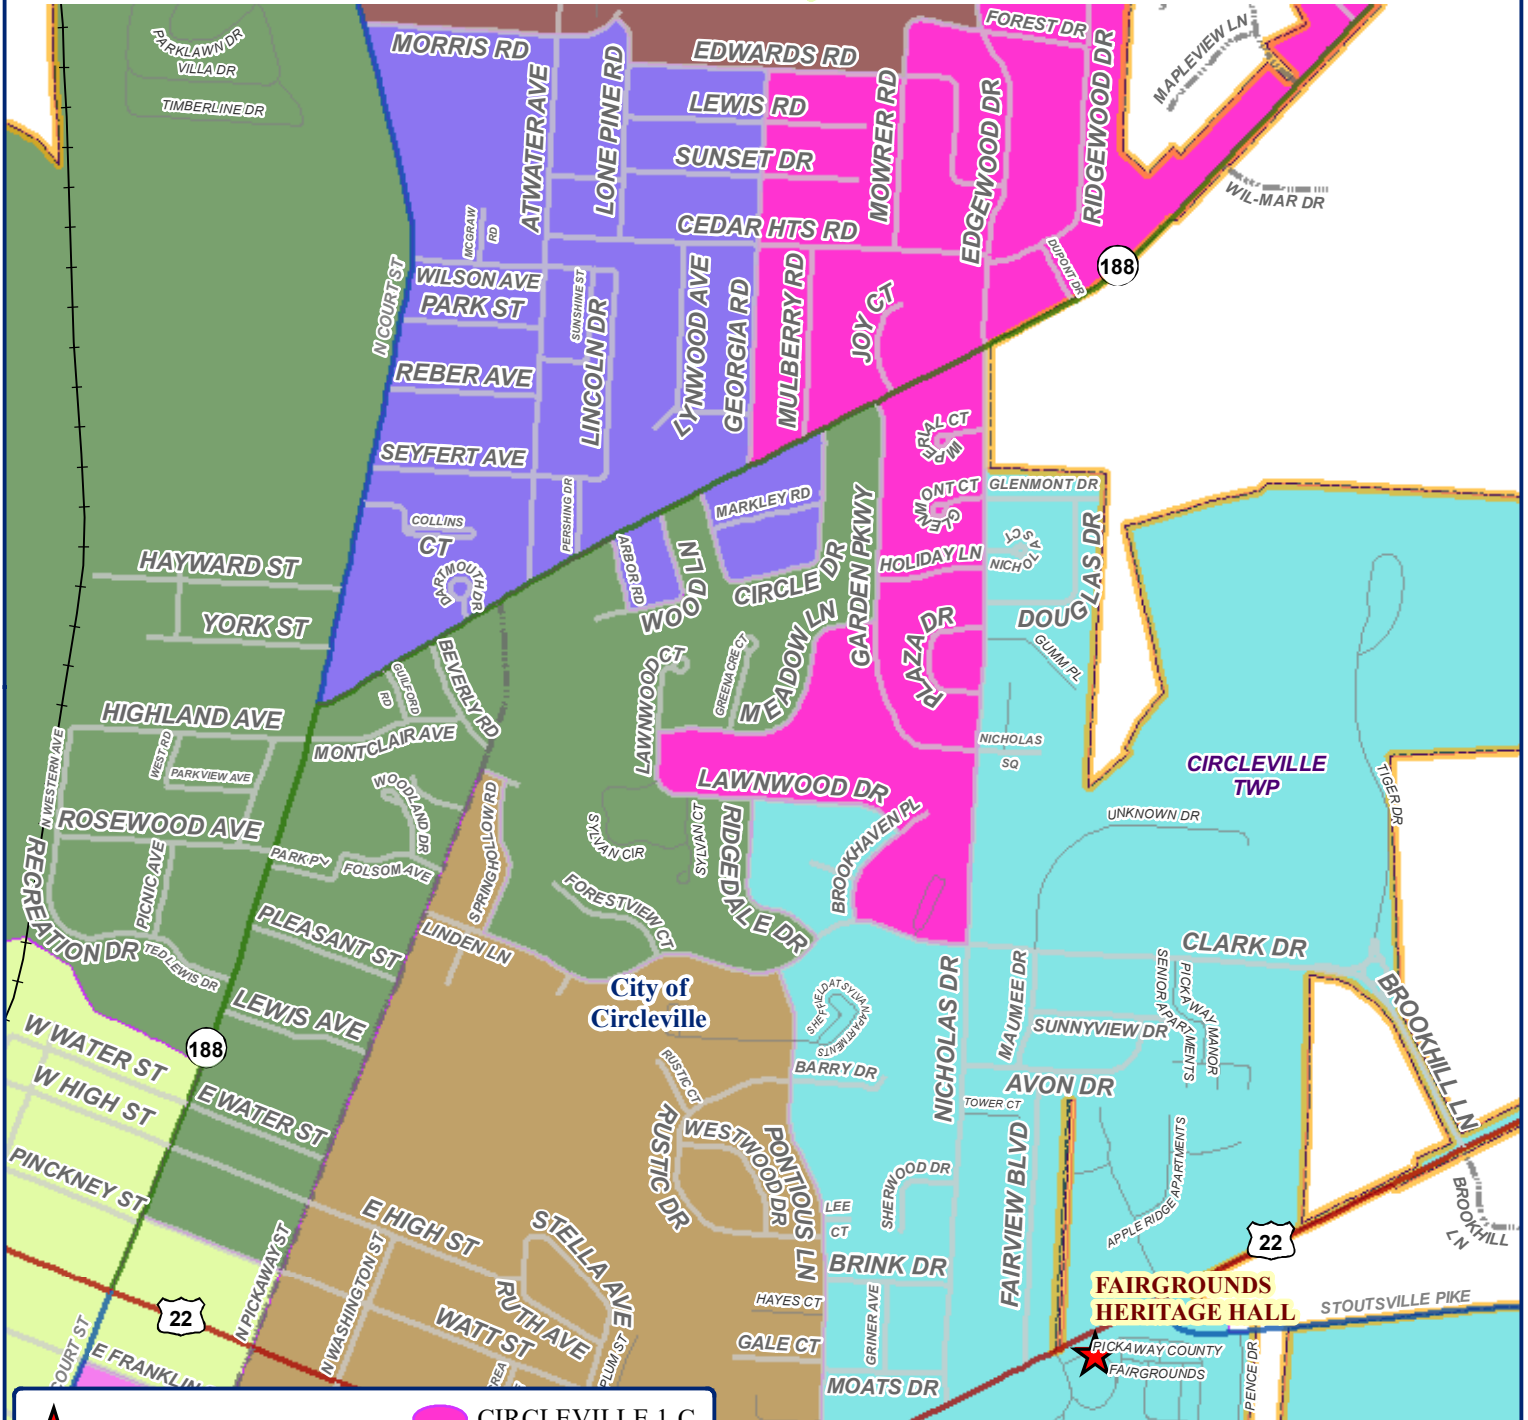

PICKAWAY COUNTY VOTING PRECINCTS

**CIRCLEVILLE 1-A, AAA
FAIRGROUNDS HERITAGE HALL
415 LANCASTER PIKE
CIRCLEVILLE, OH 43113**

-  POLLING LOCATIONS
- 2022 CITY OF CIRCLEVILLE VOTING PRECINCTS**
-  CIRCLEVILLE 1-A
-  CIRCLEVILLE 1-B
-  CIRCLEVILLE 1-C
-  CIRCLEVILLE 2-A
-  CIRCLEVILLE 2-B
-  CIRCLEVILLE 3-A
-  CIRCLEVILLE 3-B
-  CIRCLEVILLE 4-A

CIRCLEVILLE 1-B, AAB
FAIRGROUNDS HERITAGE HALL
415 LANCASTER PIKE
CIRCLEVILLE, OH 43113

-  POLLING LOCATIONS
-  CIRCLEVILLE 1-A
-  CIRCLEVILLE 1-B
-  CIRCLEVILLE 1-C
-  CIRCLEVILLE 2-A
-  CIRCLEVILLE 2-B
-  CIRCLEVILLE 3-A
-  CIRCLEVILLE 3-B
-  CIRCLEVILLE 4-A