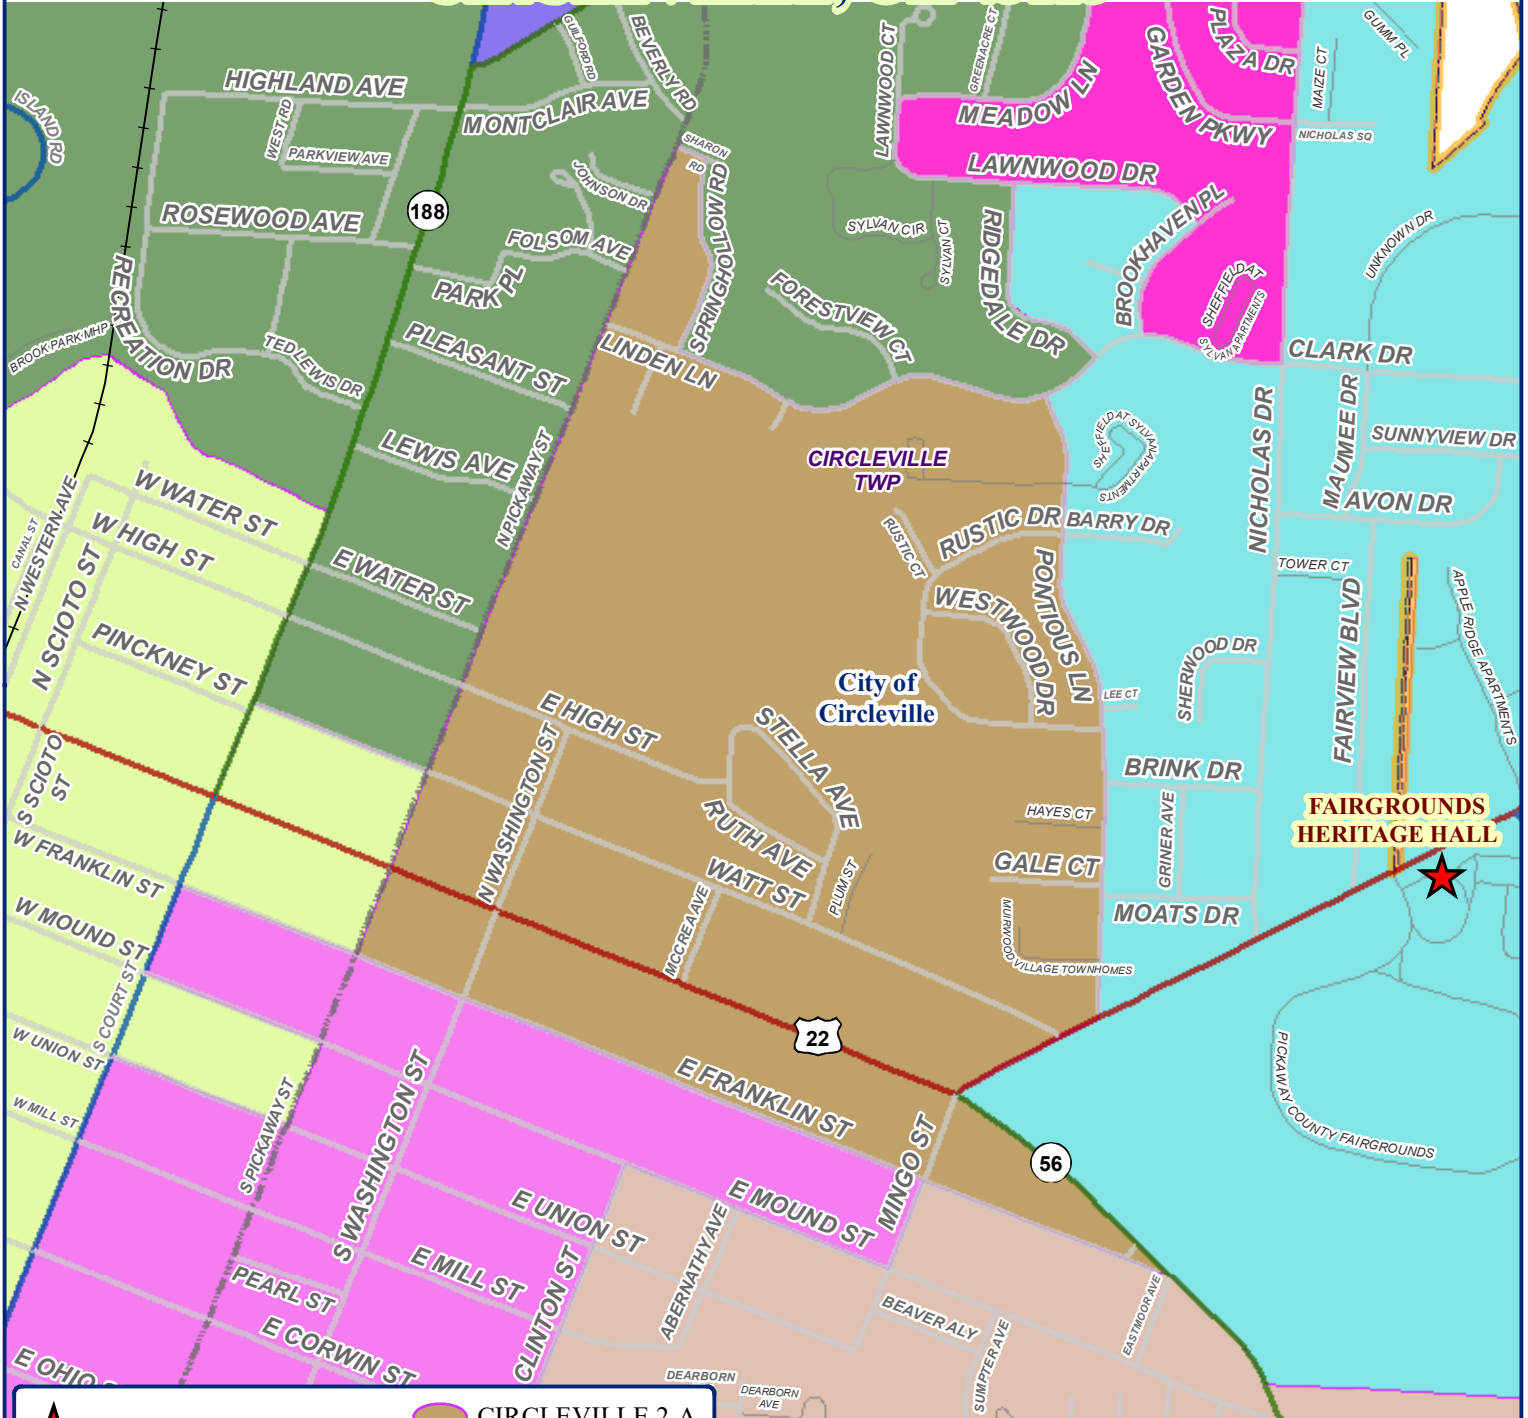

CIRCLEVILLE 1-C, AAC

FAIRGROUNDS HERITAGE HALL

415 LANCASTER PIKE

CIRCLEVILLE, OH 43113

POLLING LOCATIONS

2022 CITY OF CIRCLEVILLE
VOTING PRECINCTS

CIRCLEVILLE 1-A

CIRCLEVILLE 1-B

CIRCLEVILLE 1-C

CIRCLEVILLE 2-A

CIRCLEVILLE 2-B

CIRCLEVILLE 3-A

Pickaway County GIS Dept
For Reference Only Date 2022
Source: Pickaway Co,
Please See Pickaway Co
Auditor's Disclaimer
<https://auditor.pickawaycountyohio.gov/Disclaimer>

PICKAWAY COUNTY VOTING PRECINCTS

**CIRCLEVILLE 2-A, AAE
FAIRGROUNDS HERITAGE HALL
415 LANCASTER PIKE
CIRCLEVILLE, OH 43113**

 POLLING LOCATIONS

**2022 CITY OF CIRCLEVILLE
VOTING PRECINCTS**

-  CIRCLEVILLE 1-B
-  CIRCLEVILLE 1-C