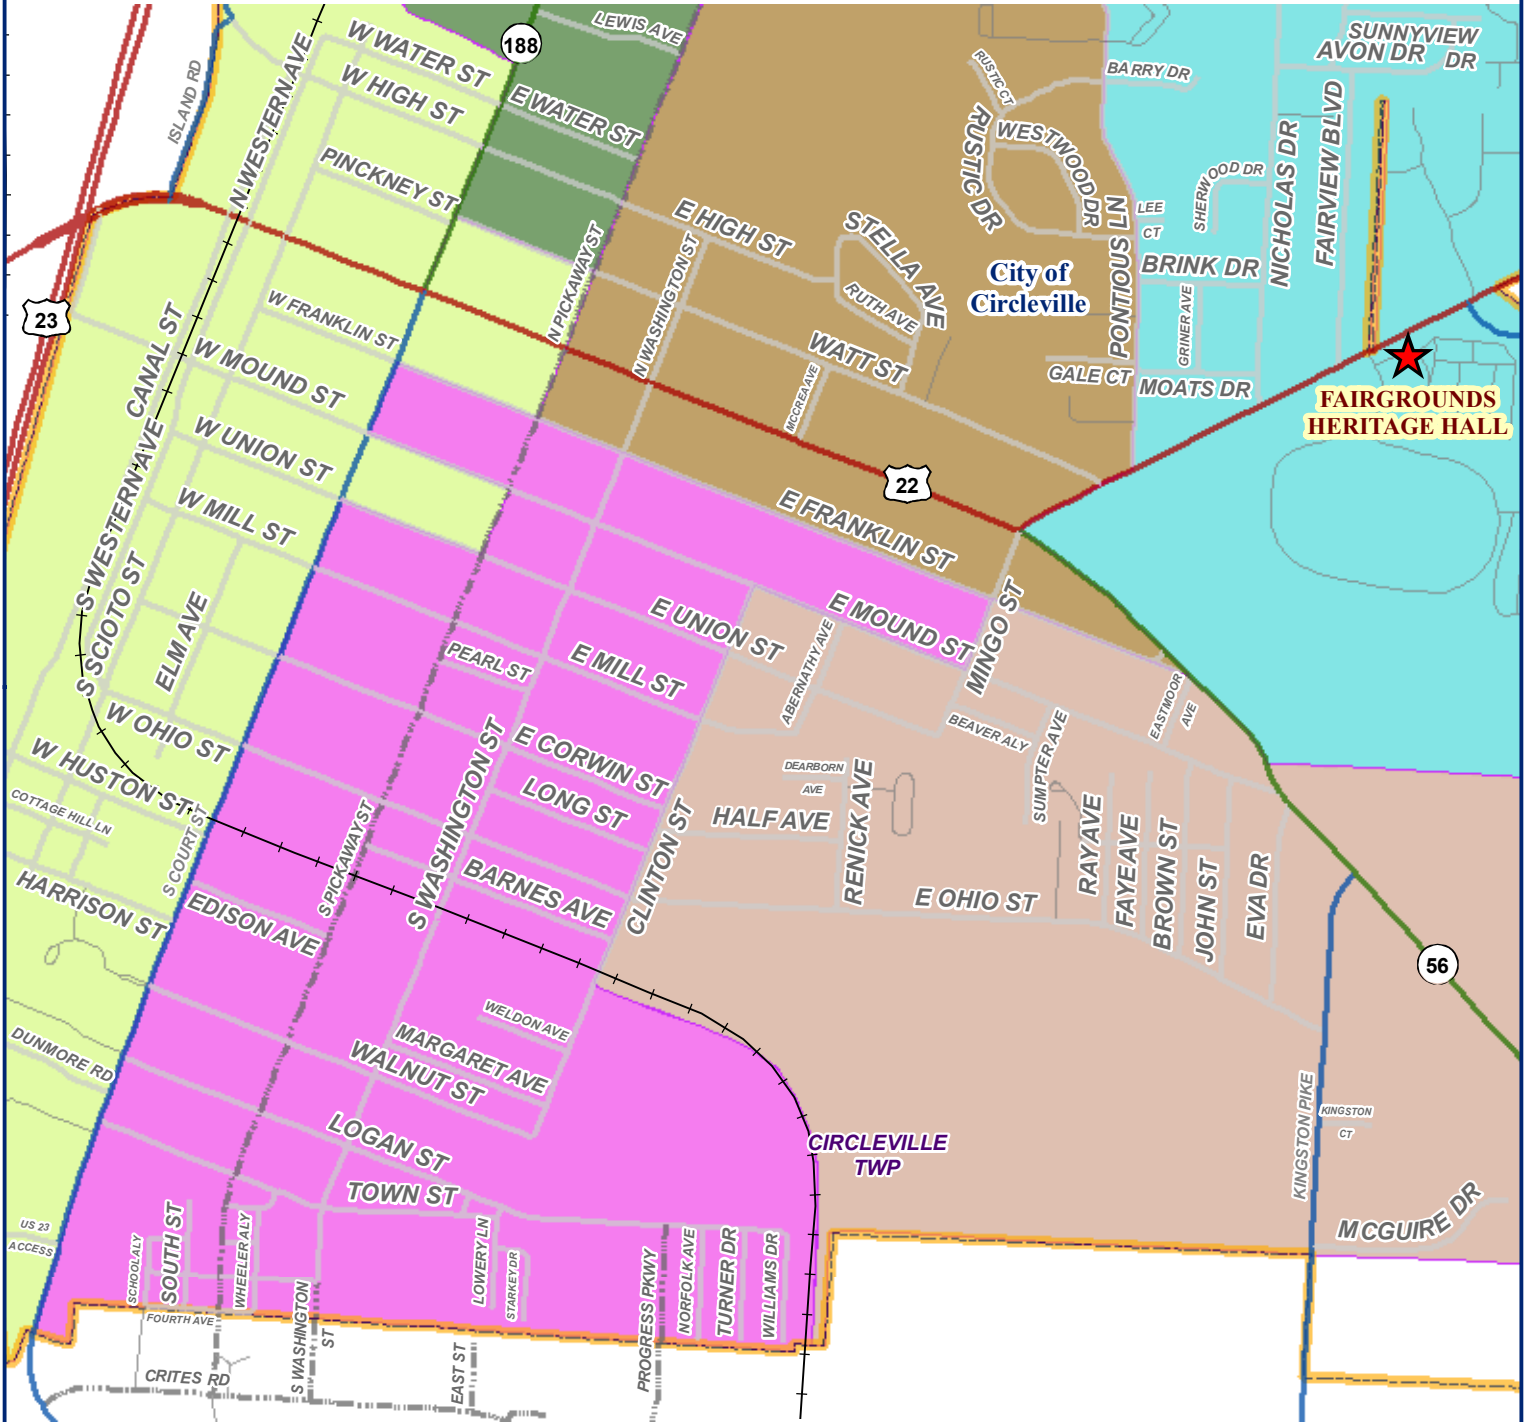

**CIRCLEVILLE 3-B, AAJ
FAIRGROUNDS HERITAGE HALL
415 LANCASTER PIKE
CIRCLEVILLE, OH 43113**

★ POLLING LOCATIONS

2022 CITY OF CIRCLEVILLE VOTING PRECINCTS

- CIRCLEVILLE 1-B
- CIRCLEVILLE 1-C
- CIRCLEVILLE 2-A
- CIRCLEVILLE 2-B
- CIRCLEVILLE 3-A
- CIRCLEVILLE 3-B
- CIRCLEVILLE 4-A
- CIRCLEVILLE 4-B

CIRCLEVILLE 4-A, AAM

FAIRGROUNDS HERITAGE HALL

415 LANCASTER PIKE

CIRCLEVILLE, OH 43113

-  POLLING LOCATIONS
 -  CIRCLEVILLE 2-B
 -  CIRCLEVILLE 3-A
 -  CIRCLEVILLE 3-B
 -  CIRCLEVILLE 4-A
 -  CIRCLEVILLE 4-B
 -  CIRCLEVILLE 2-A
- 2022 CITY OF CIRCLEVILLE VOTING PRECINCTS**