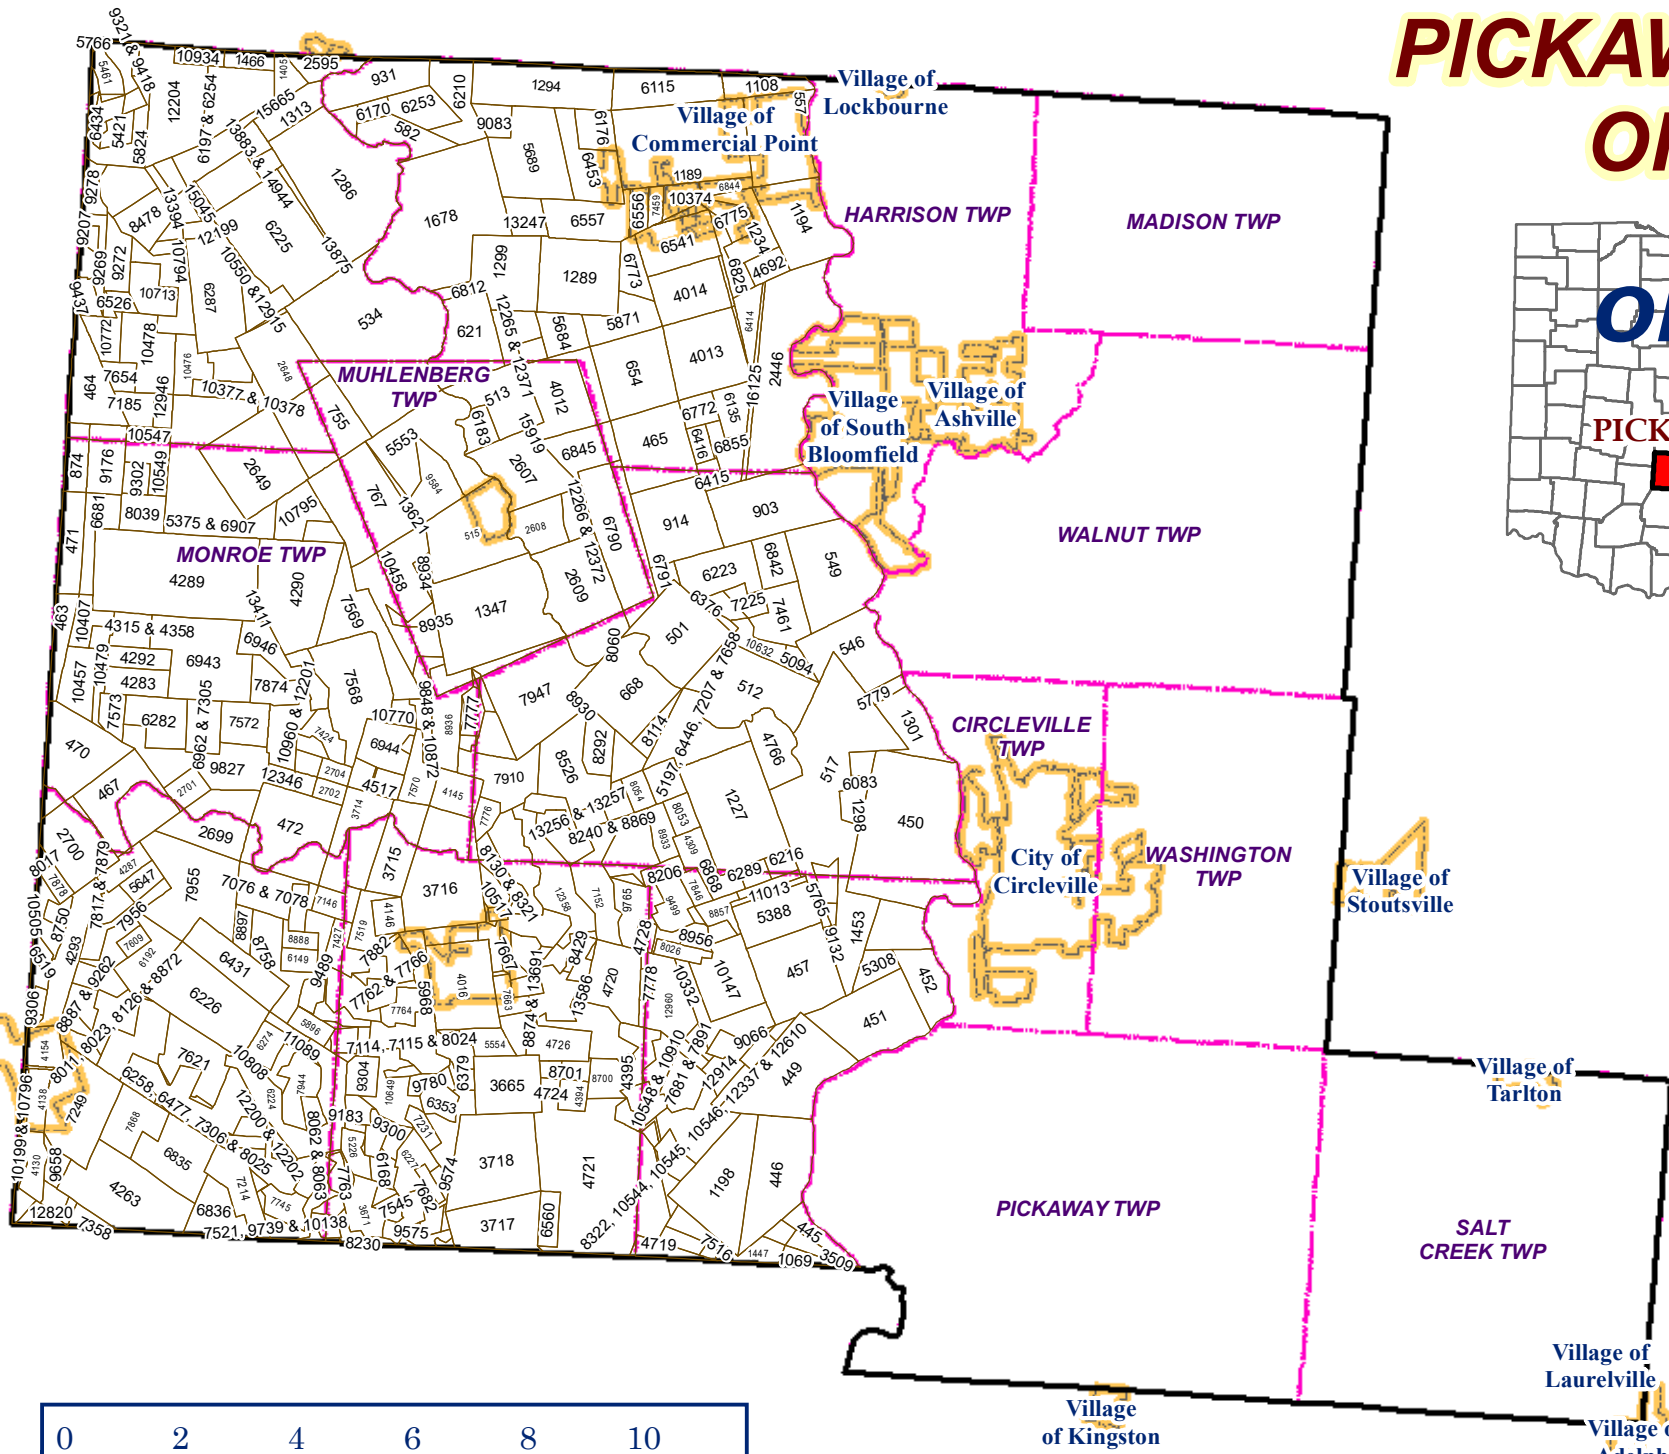

# PICKAWAY CO. OHIO

-  DRAFT Pickaway VMS
-  Townships
-  Corp Boundaries

1 inch = 17,500 feet

Pickaway County GIS  
 124 W Franklin St.  
 Circleville, Ohio 43113  
 For Reference Only Date 2020  
 Source: Pickaway Co, ODNR  
 Please See Pickaway Co  
 Auditor Disclaimer  
<http://pickaway.ivivauditor.com/Disclaimer.aspx>