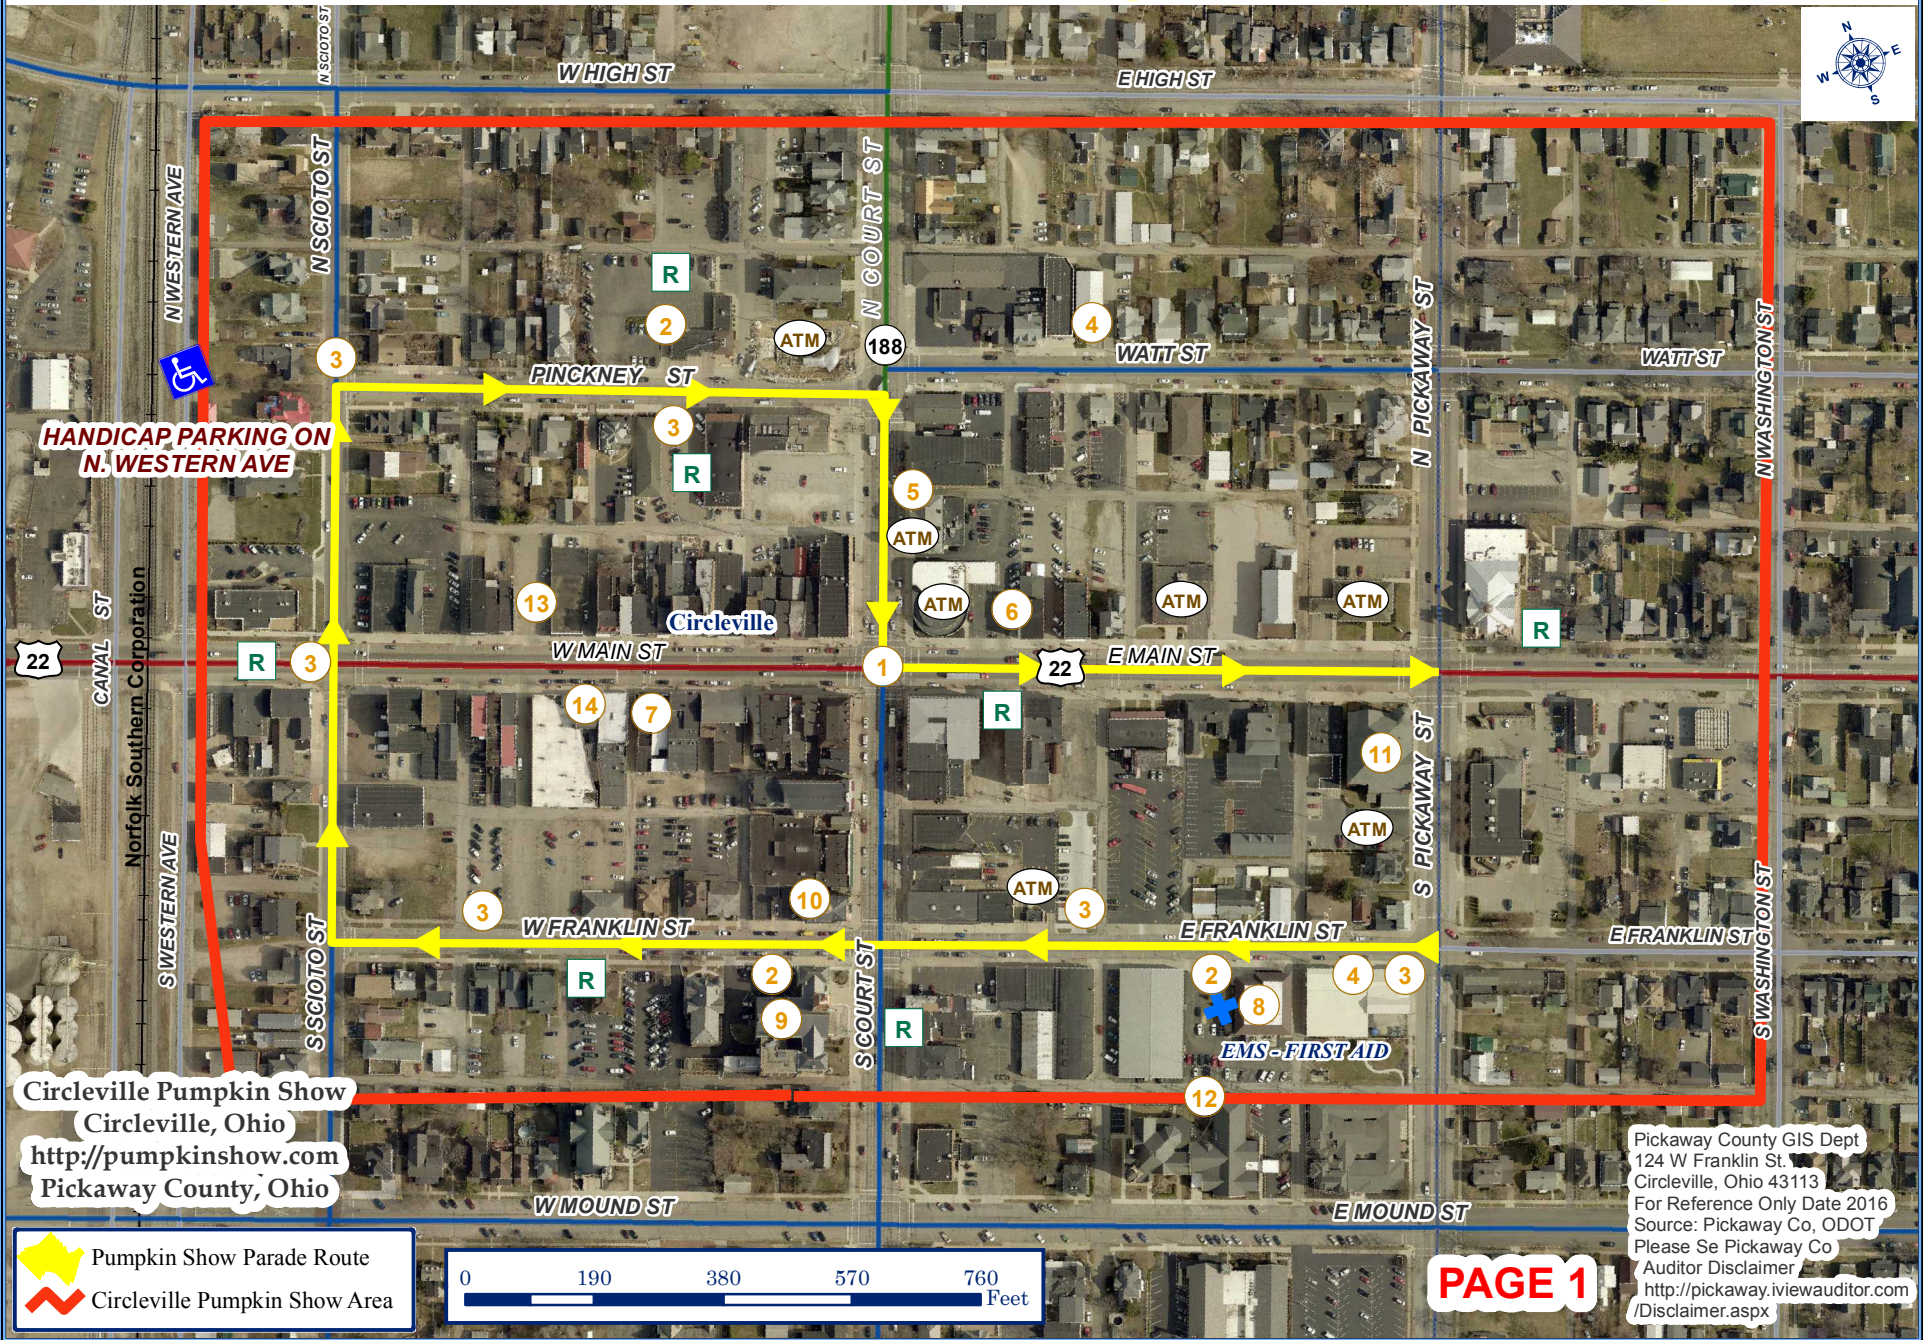

CIRCLEVILLE PUMPKIN SHOW, CIRCLEVILLE, OHIO

HANDICAP PARKING ON N WESTERN AVE

Circleville Pumpkin Show
 Circleville, Ohio
<http://pumpkinshow.com>
 Pickaway County, Ohio

 Pumpkin Show Parade Route
 Circleville Pumpkin Show Area

Pickaway County GIS Dept
 124 W Franklin St.
 Circleville, Ohio 43113
 For Reference Only Date 2016
 Source: Pickaway Co, ODOT
 Please See Pickaway Co
 Auditor Disclaimer
<http://pickaway.iiviewauditor.com/Disclaimer.aspx>

CIRCLEVILLE PUMPKIN SHOW, CIRCLEVILLE, OHIO

MAP LEGEND

<u>REFERENCE</u>	<u>NAME</u>
1	INFORMATION BOOTH
2	BLEACHER SEATING
3	STREET STAGE
4	PUMPKIN SHOW BUILDING
5	BABY DIAPER CHANGING STATION
6	PUMPKIN SHOW MURAL
7	WORLD'S LARGEST PUMPKIN PIE
8	CIRCLEVILLE POLICE DEPT.
9	PICKAWAY COUNTY COURT HOUSE
10	CIRCLEVILLE CITY HALL
11	MEMORIAL HALL
12	HOME ARTS & CRAFTS BUILDING
13	BICENTENNIAL MURAL
14	TED LEWIS MUSEUM
ATM	ATM
R	HANDICAPPED RESTROOMS/RESTROOMS