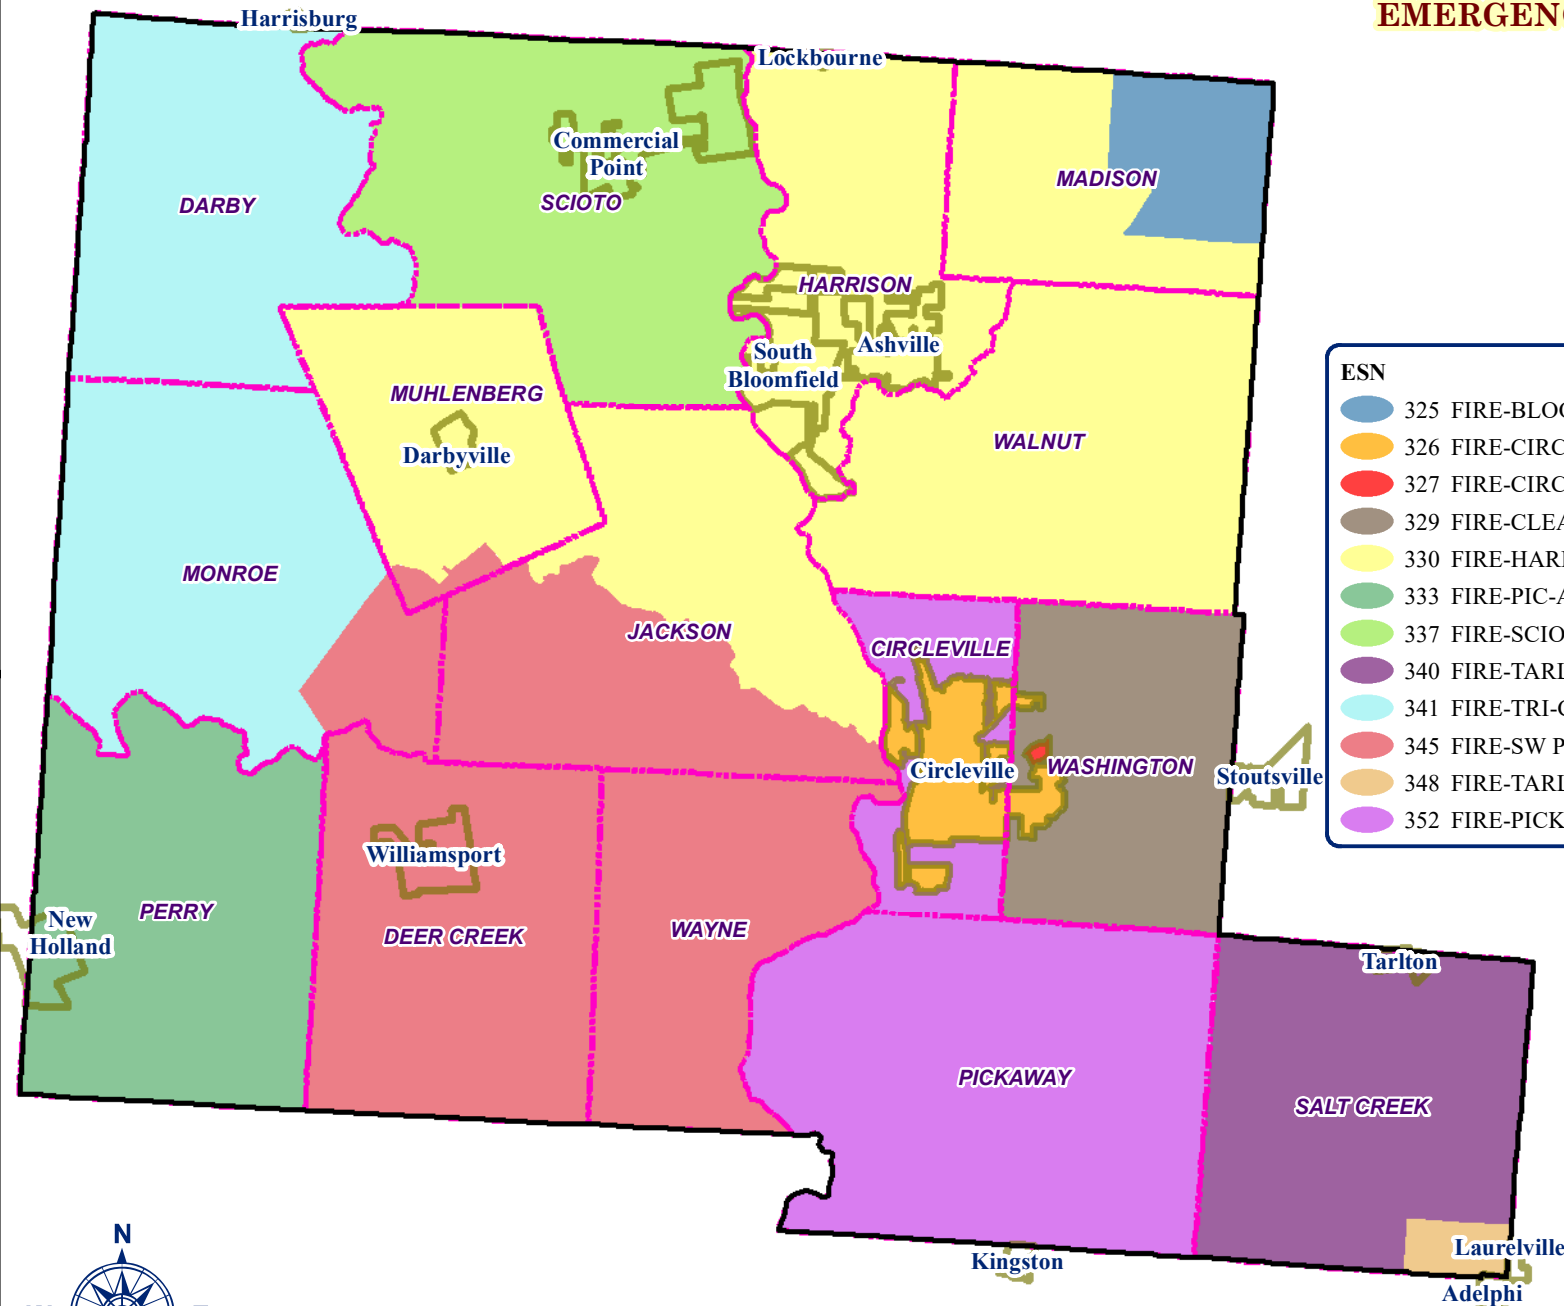

PICKAWAY COUNTY

EMERGENCY SERVICE NUMBER (ESN) 2018

ESN	
	325 FIRE-BLOOM EMS-BLOOM
	326 FIRE-CIRCLEVILLE EMS-CIRCLEVILLE
	327 FIRE-CIRCLEVILLE EMS-CIRCLEVILLE
	329 FIRE-CLEARCREEK EMS-CLEARCREEK
	330 FIRE-HARRISON EMS-HARRISON
	333 FIRE-PIC-A-FAY EMS-PIC-A-FAY
	337 FIRE-SCIOTO EMS-SCIOTO
	340 FIRE-TARLTON EMS-TARLTON
	341 FIRE-TRI-COUNTY EMS-STERLING JOINT
	345 FIRE-SW PICKAWAY EMS-WADES
	348 FIRE-TARLTON w/ LAURELVILLE EMS-TARLTON
	352 FIRE-PICKAWAY TWP EMS-PICKAWAY TWP

1 inch = 19,167 feet

Pickaway County GIS
124 W Franklin St.
Circleville, Ohio 43113
For Reference Only Date 2018
Source: Pickaway Co, LBRS, ODOT
See Pickaway Co Disclaimer