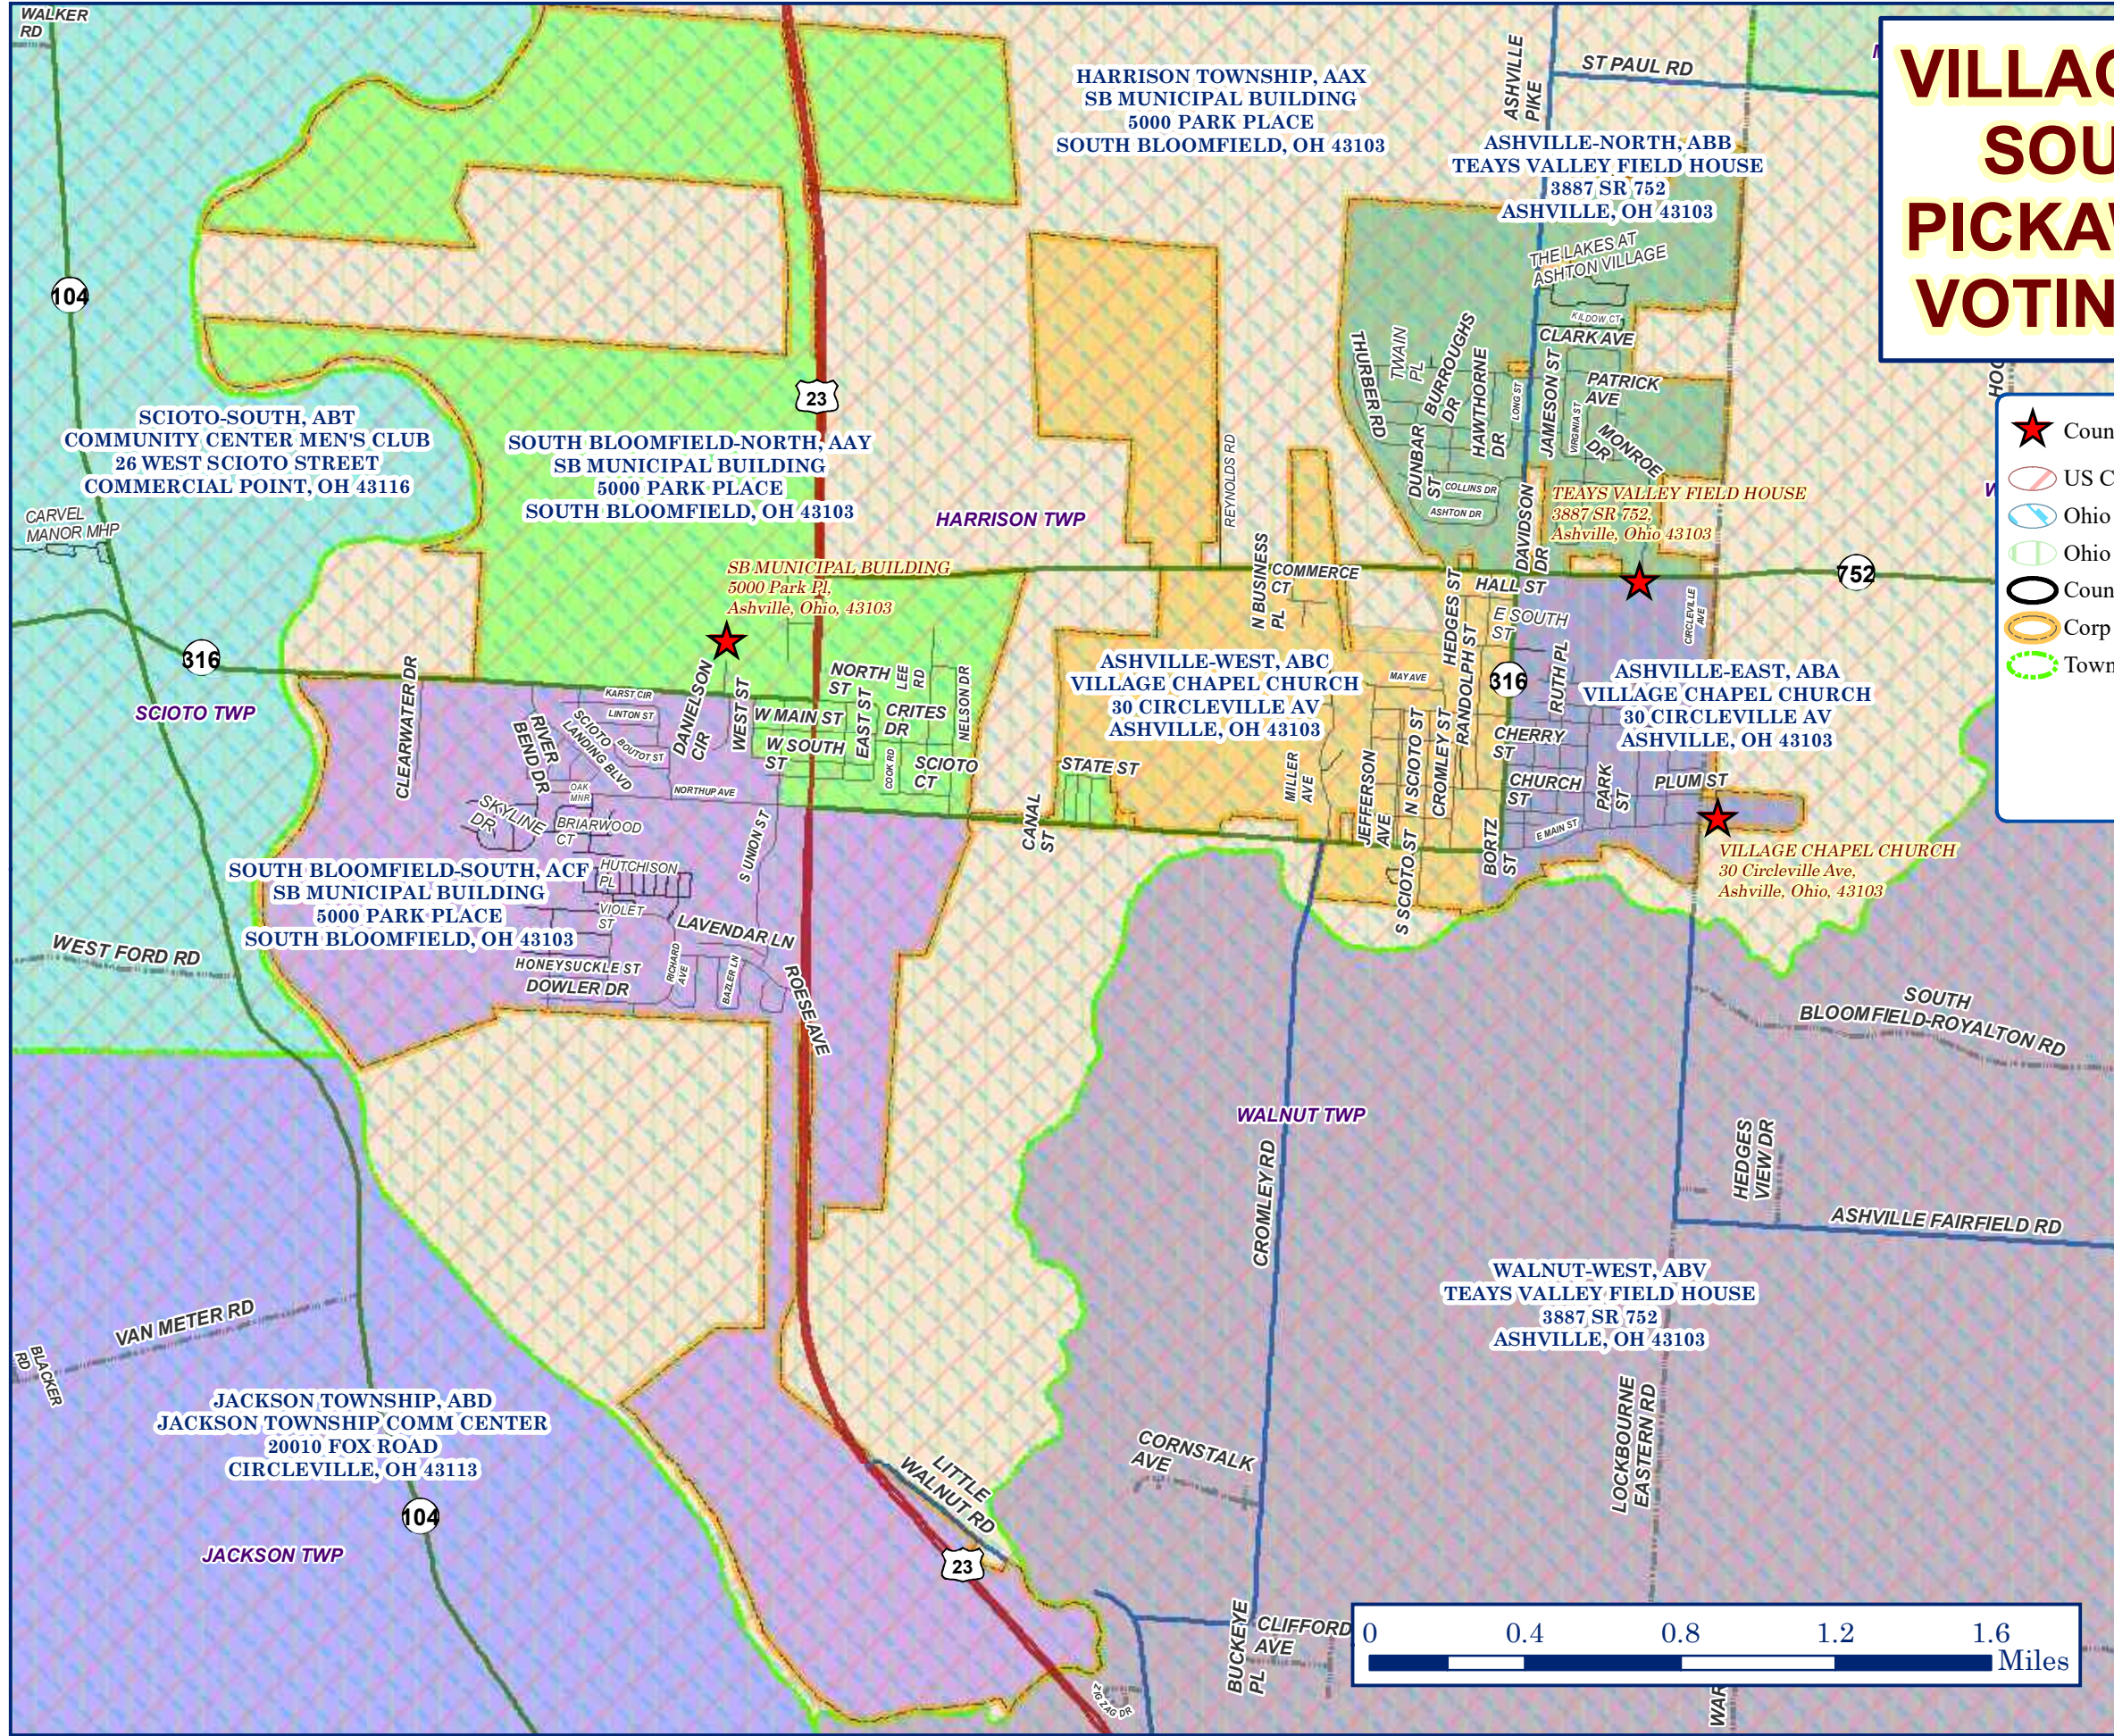

# VILLAGES OF ASHVILLE & SOUTH BLOOMFIELD PICKAWAY COUNTY, OHIO VOTING PRECINCTS 2022

**★** County Polling Locations 2022

US Congressional 2nd District

Ohio Senate 16th District

Ohio House 12th District

County

Corp Boundaries

Townships

**MAIN 2022 VOTING PRECINCTS**

- ASHVILLE-EAST
- ASHVILLE-NORTH
- ASHVILLE-WEST
- HARRISON TOWNSHIP
- JACKSON TOWNSHIP
- MADISON TOWNSHIP
- SCIOTO-SOUTH
- SOUTH BLOOMFIELD-NORTH
- SOUTH BLOOMFIELD-SOUTH
- WALNUT-WEST