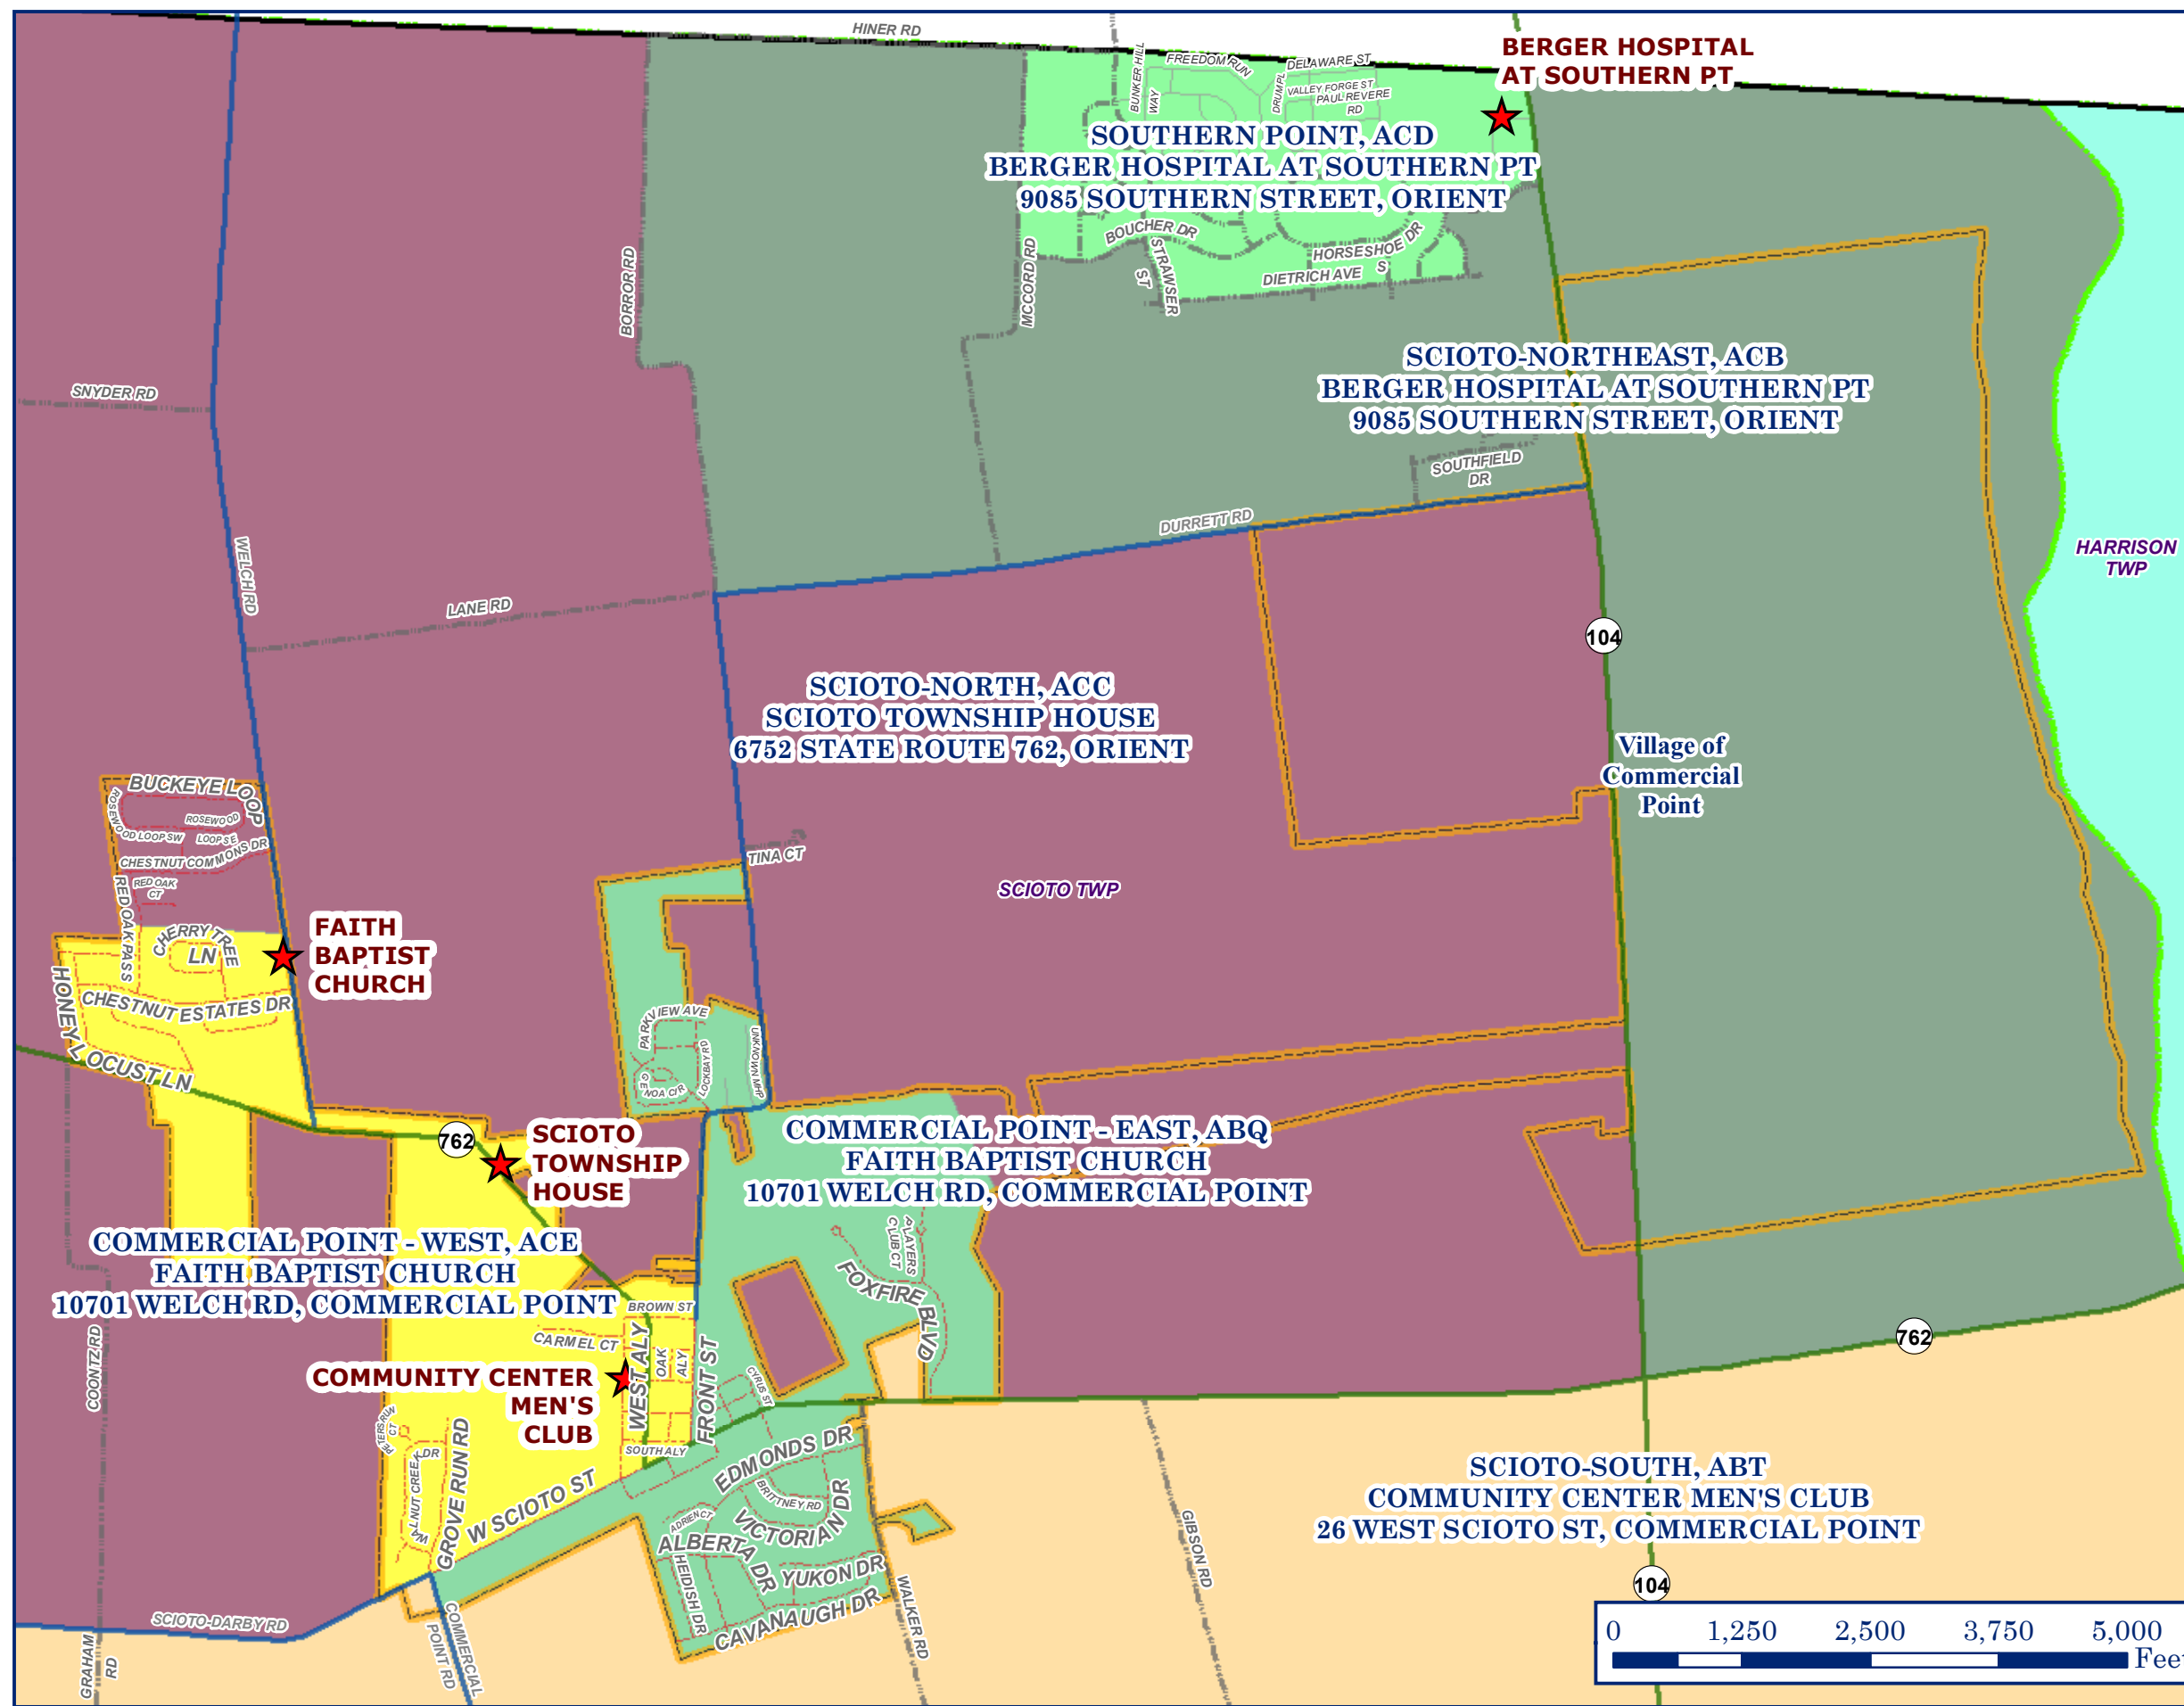

# VILLAGE OF COMMERCIAL POINT VOTING PRECINCTS 2019

★ County Polling Locations 2019

**Roads**

- State Routes
- County Road
- Township Routes
- Streets
- Private

○ County

○ Corp Boundaries

○ Townships

**MAIN 2019 VOTING PRECINCTS**

- COMMERCIAL POINT - EAST
- COMMERCIAL POINT - WEST
- HARRISON TOWNSHIP
- SCIOTO-NORTH
- SCIOTO-NORTHEAST
- SCIOTO-SOUTH
- SOUTHERN POINT

Pickaway County GIS Dept  
For Reference Only Date 2019  
Source: Pickaway Co,  
Please See Pickaway Co  
Auditor's Disclaimer  
<http://pickaway.iviewauditor.com>