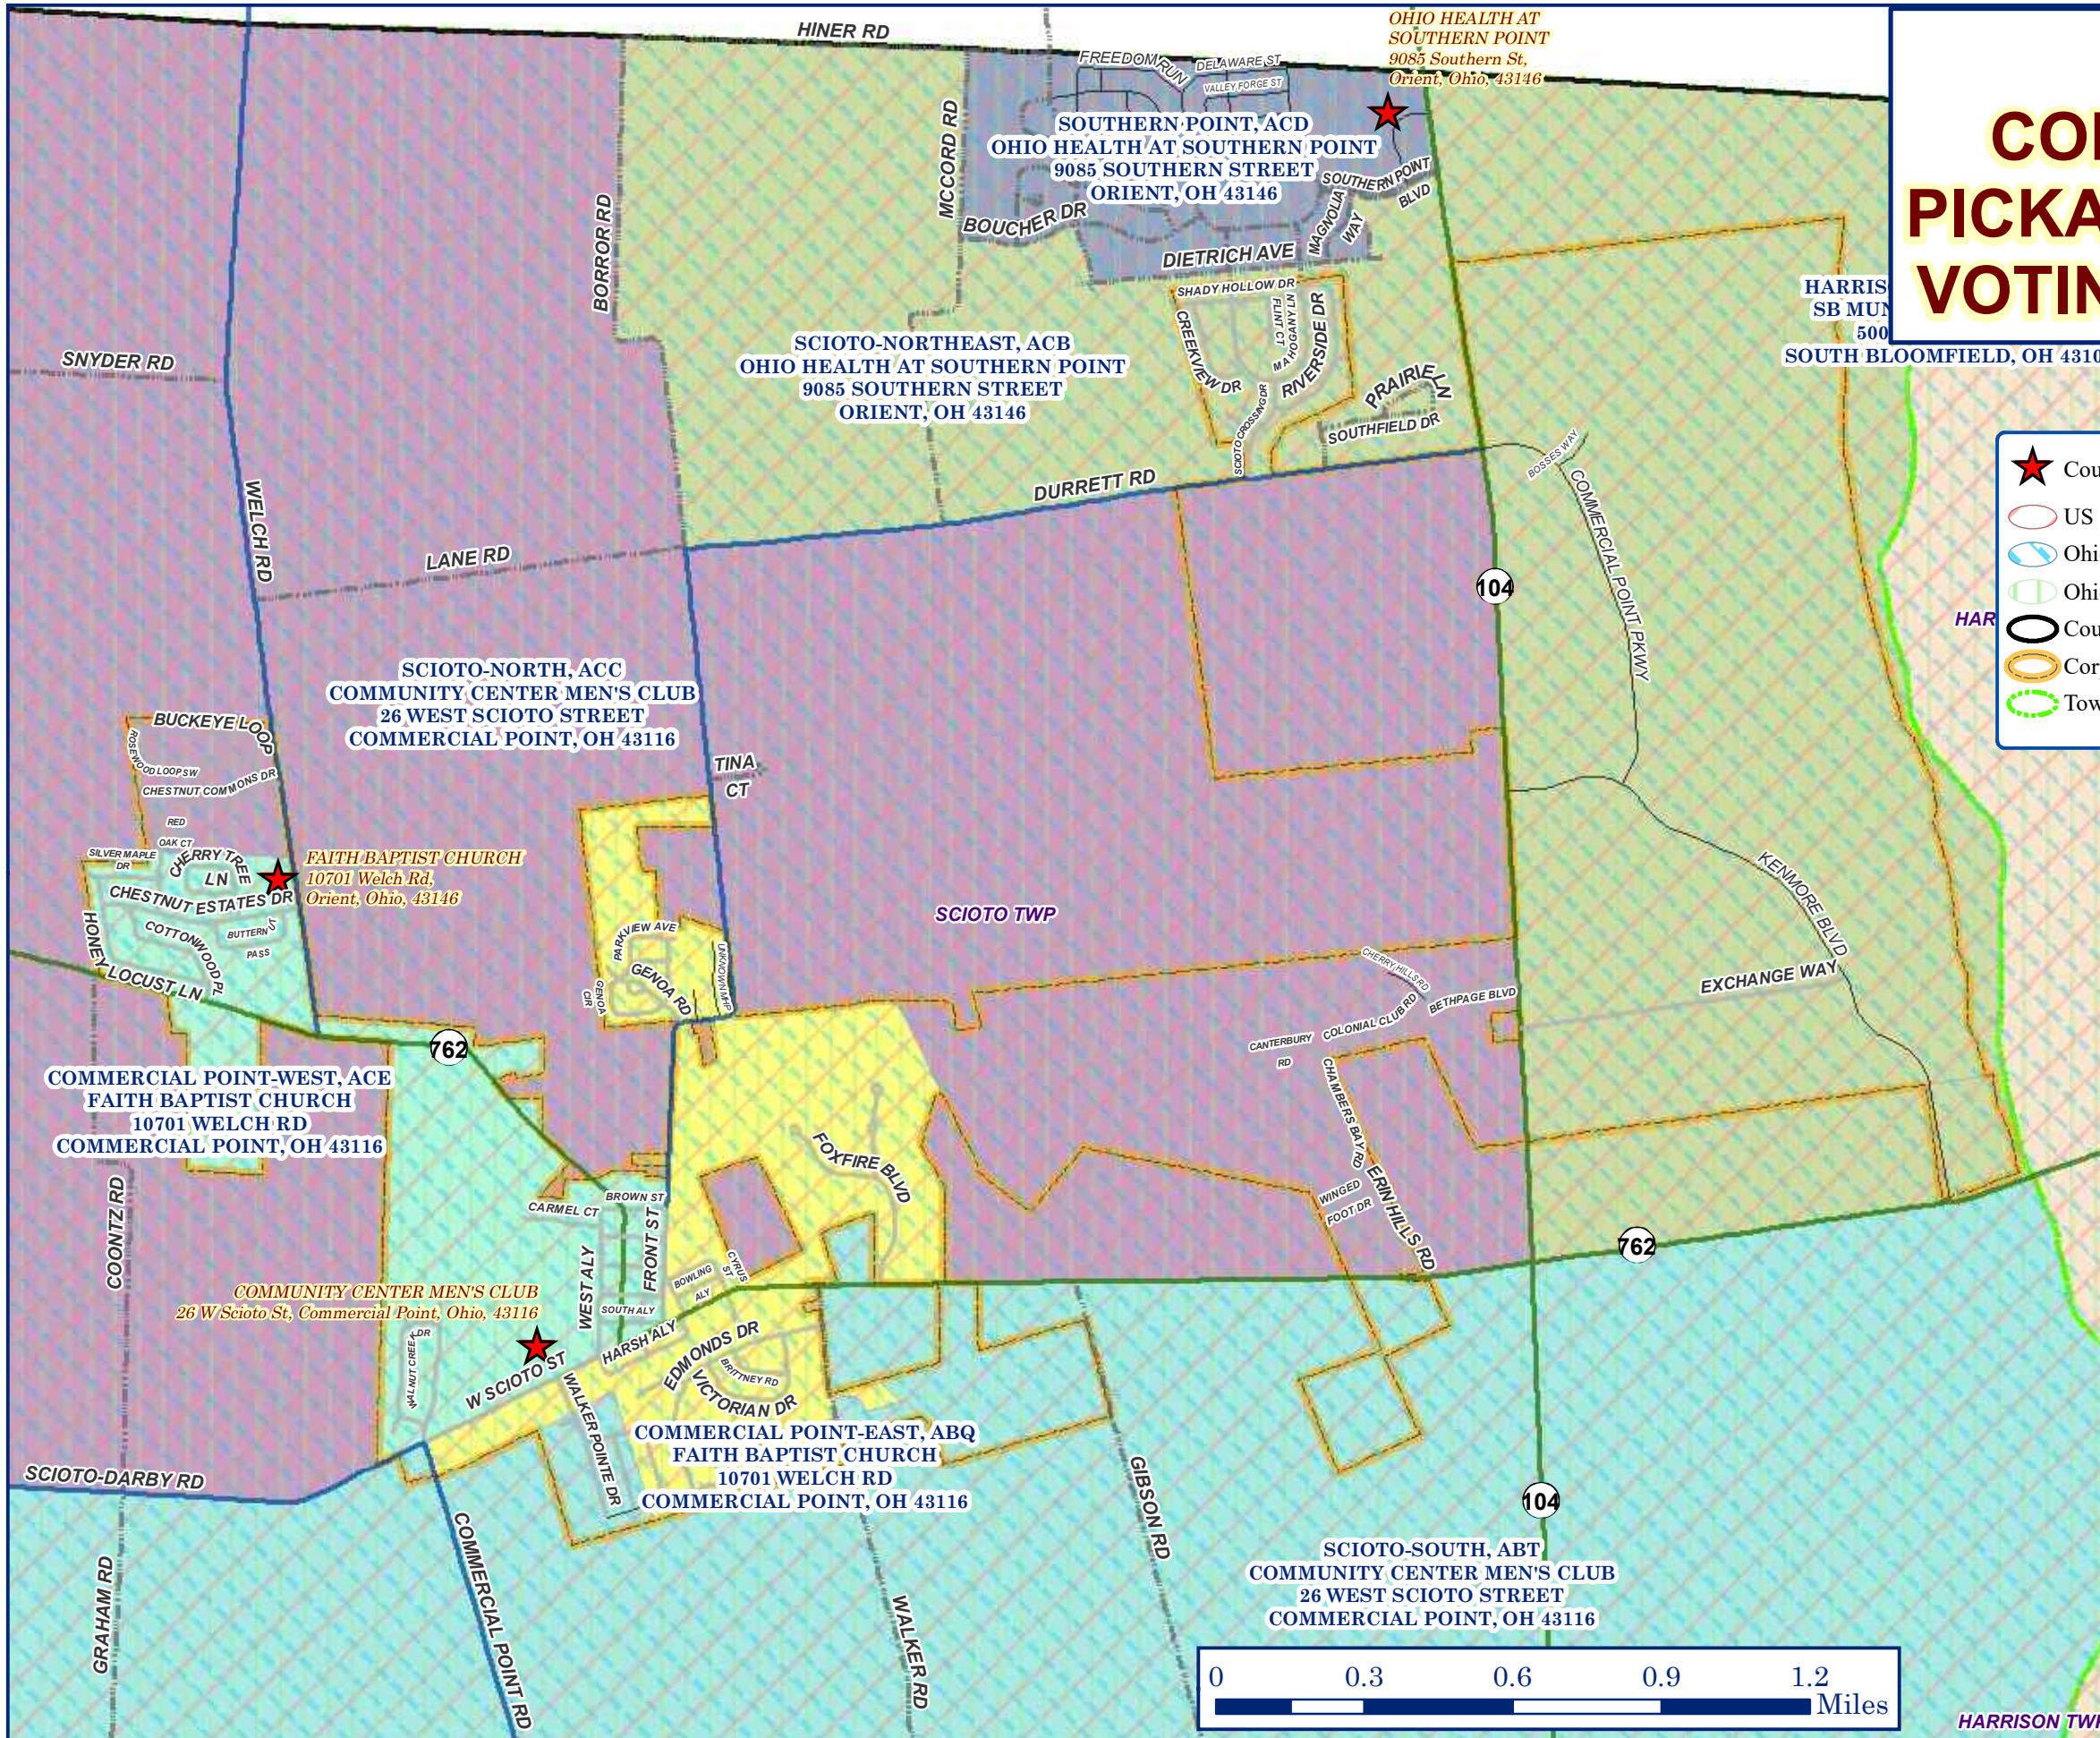

VILLAGE OF COMMERCIAL POINT PICKAWAY COUNTY, OHIO VOTING PRECINCTS 2022

MAIN 2022 VOTING PRECINCTS

- ★ County Polling Locations 2022
- US Congressional 2nd District
- Ohio Senate 16th District
- Ohio House 12th District
- County
- Corp Boundaries
- Townships
- COMMERCIAL POINT-EAST
- COMMERCIAL POINT-WEST
- HARRISON TOWNSHIP
- SCIOTO-NORTH
- SCIOTO-NORTHEAST
- SCIOTO-SOUTH
- SOUTHERN POINT