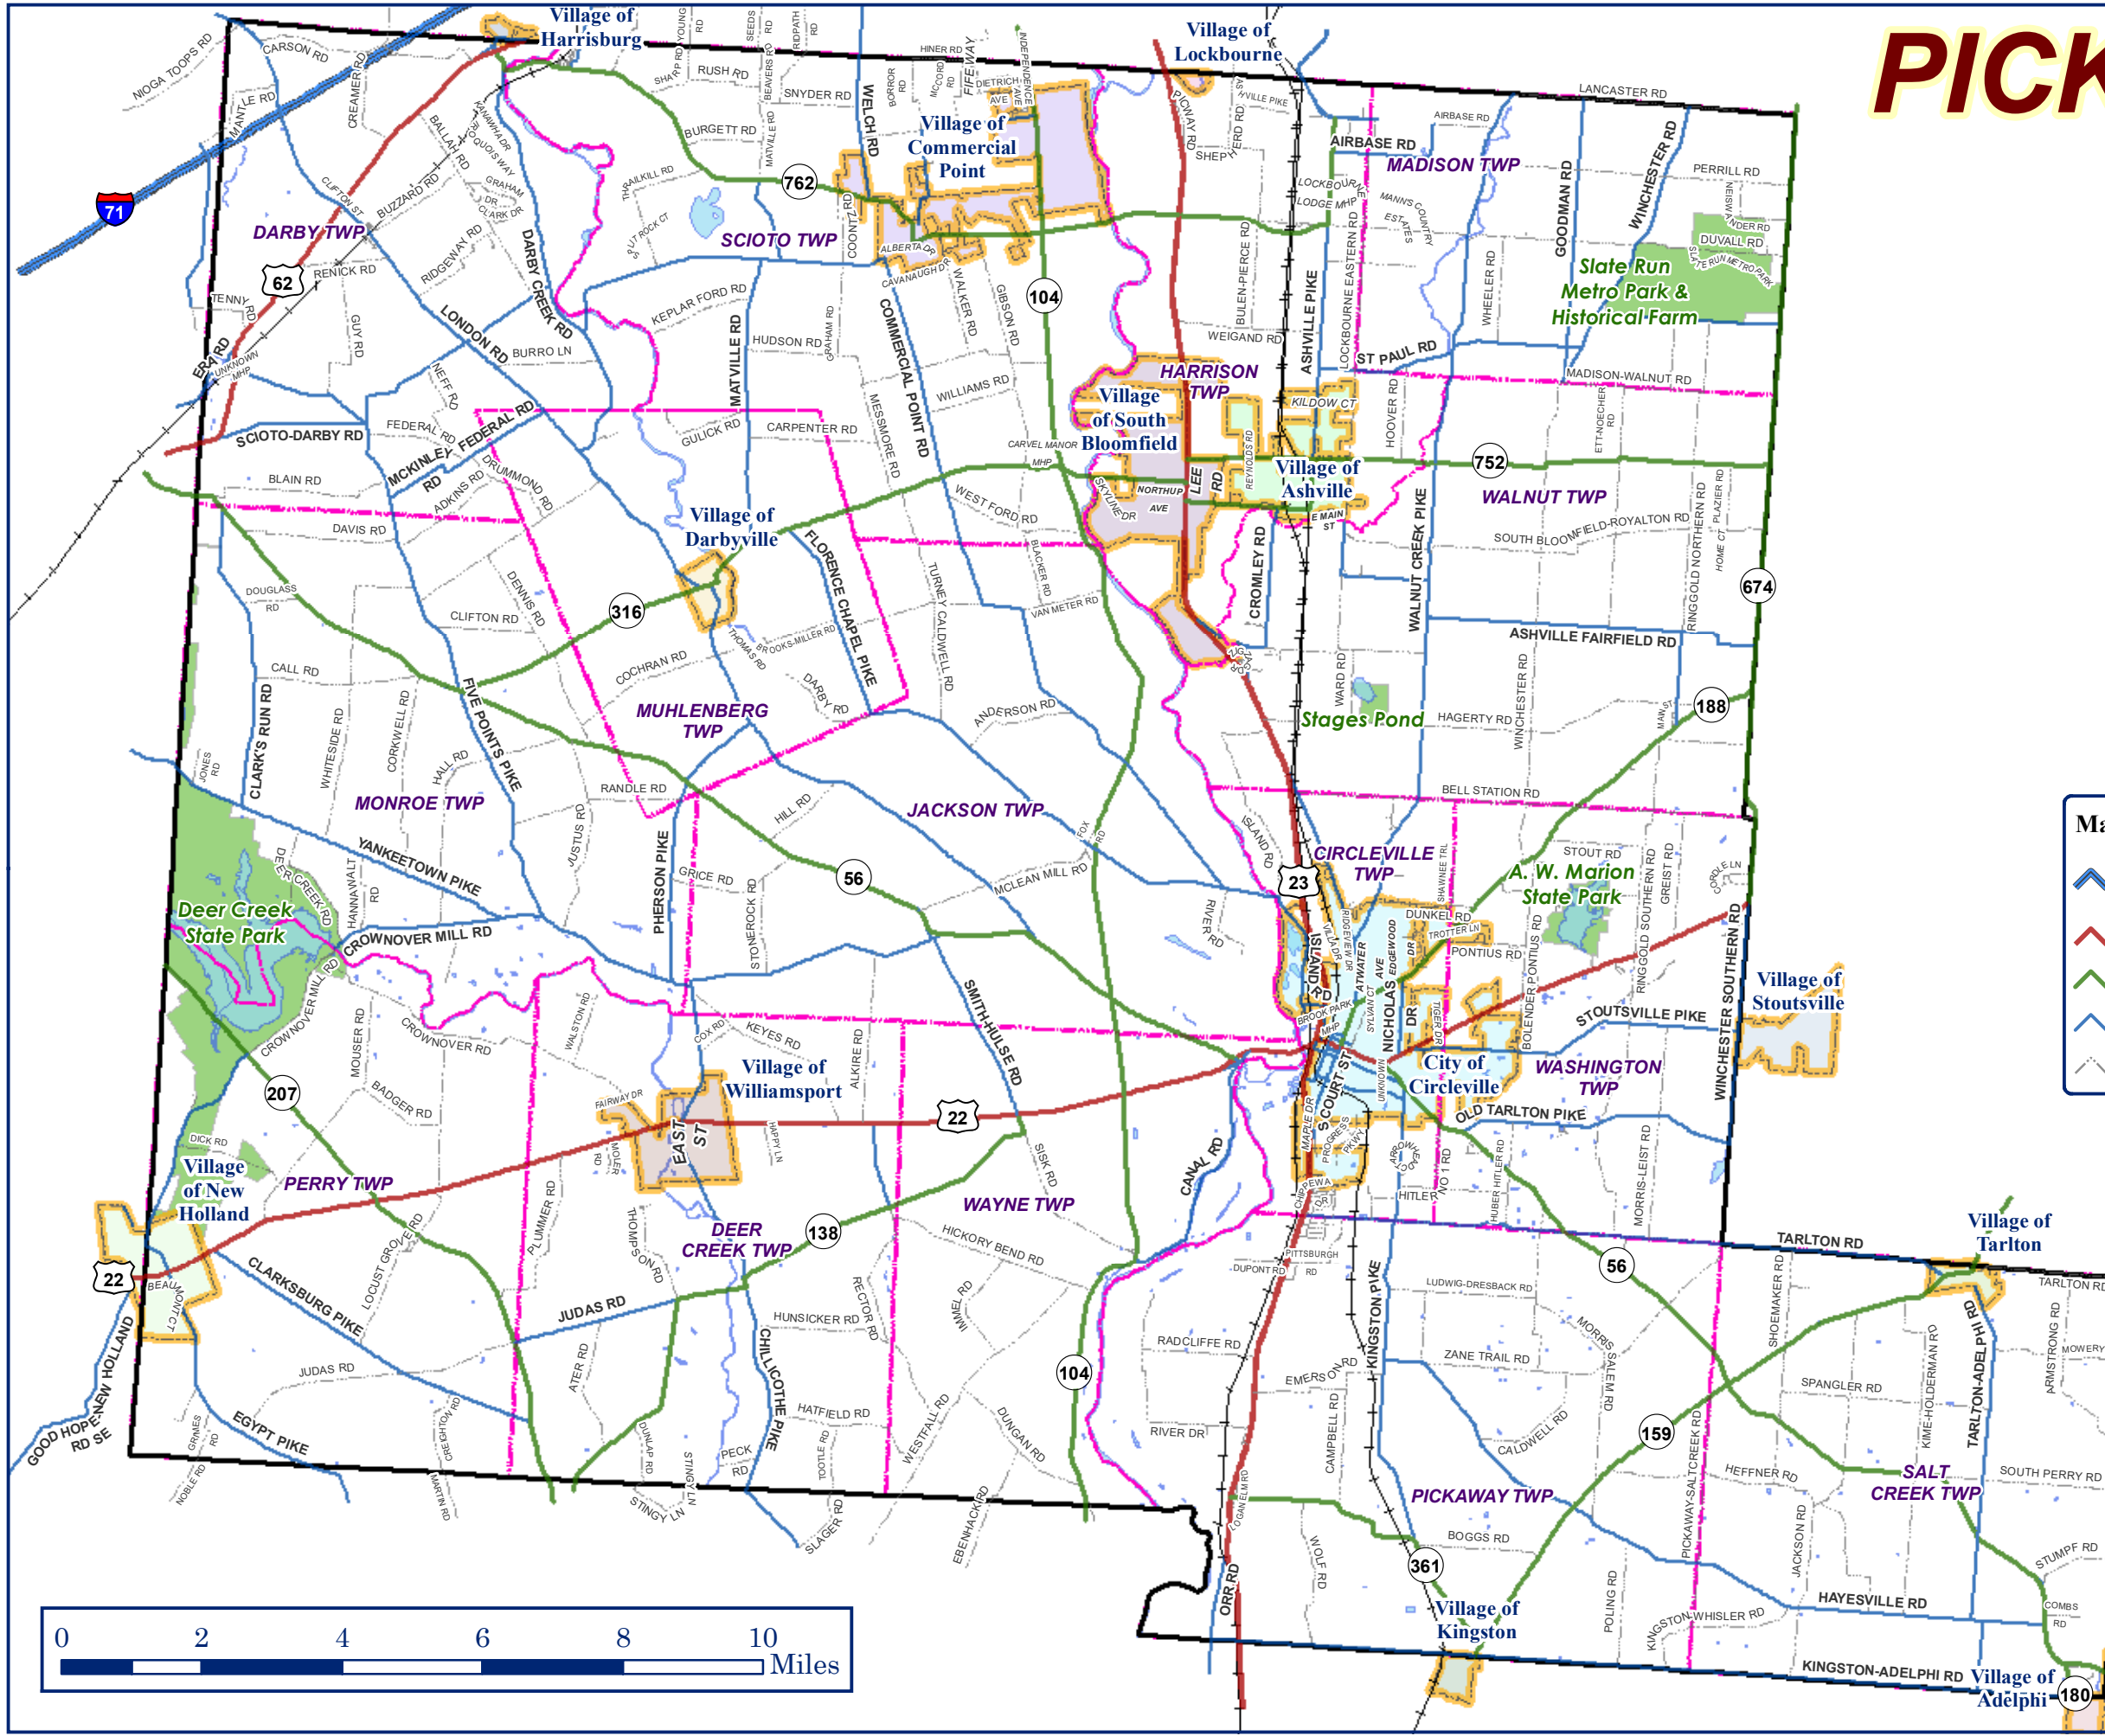

# PICKAWAY CO. OHIO

Main Roads	Railroad
Interstate Highway	Townships
US Routes	Corp Boundaries
State Routes	Water
County Road	Parks
Township Routes	

1 inch = 12,500 feet

Pickaway County GIS  
 124 W Franklin St.  
 Circleville, Ohio 43113  
 For Reference Only Date 2020  
 Source: Pickaway Co, ODOT, ODNR  
 Please See Pickaway Co Auditor's Disclaimer  
<http://pickaway.iviewauditor.com>