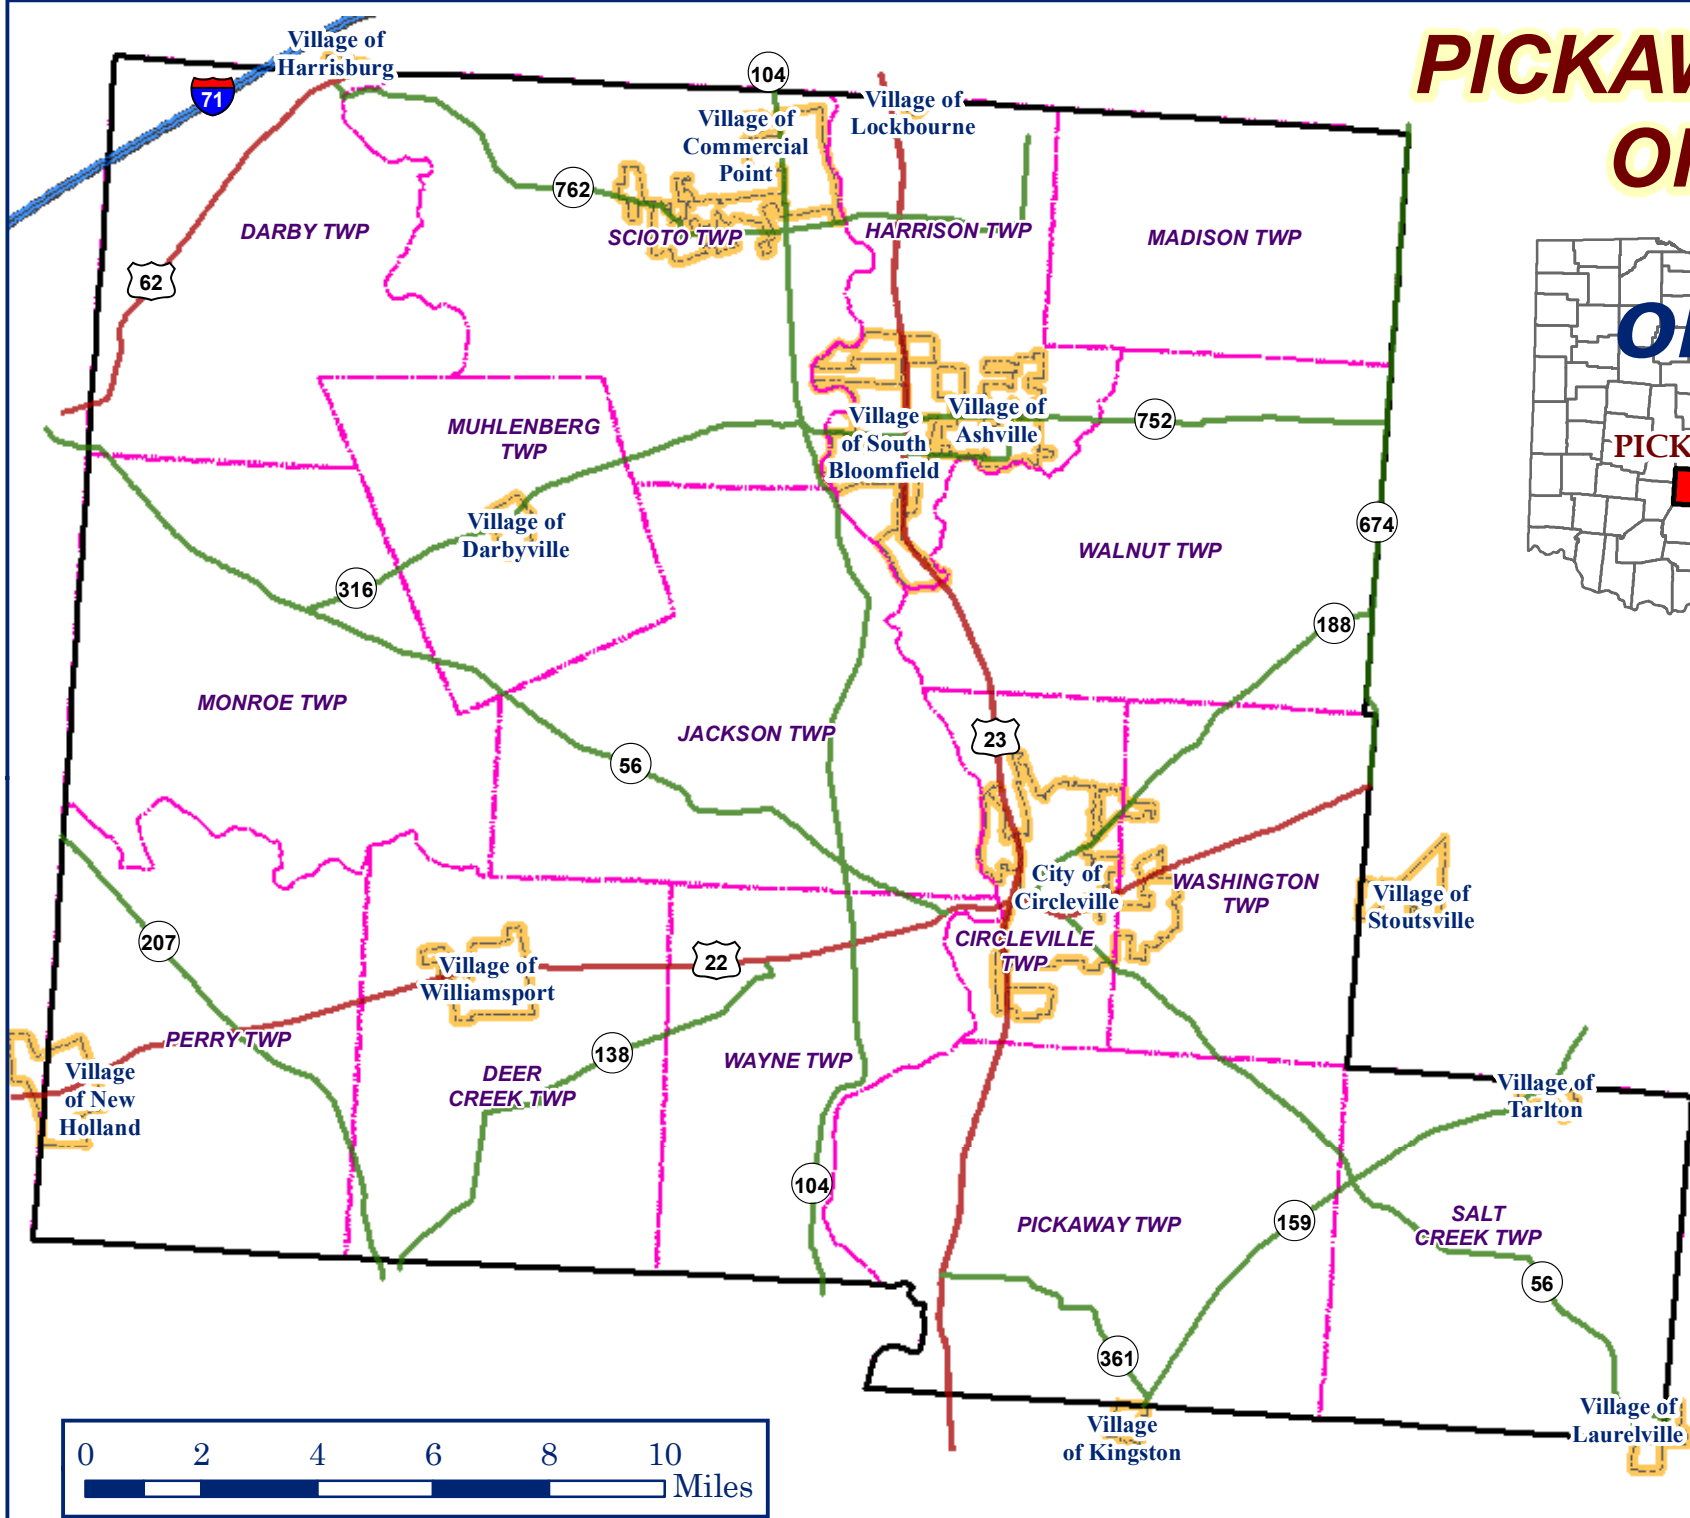

PICKAWAY CO. OHIO

Roads

- Interstate Highway
- US Routes
- State Routes
- Townships
- Corp Boundaries

1 inch = 17,500 feet

Pickaway County GIS
124 W Franklin St.
Circleville, Ohio 43113
For Reference Only Date 2020
Source: Pickaway Co., ODNR
Please See Pickaway Co
Auditor Disclaimer
<http://pickaway.iviewauditor.com/Disclaimer.aspx>