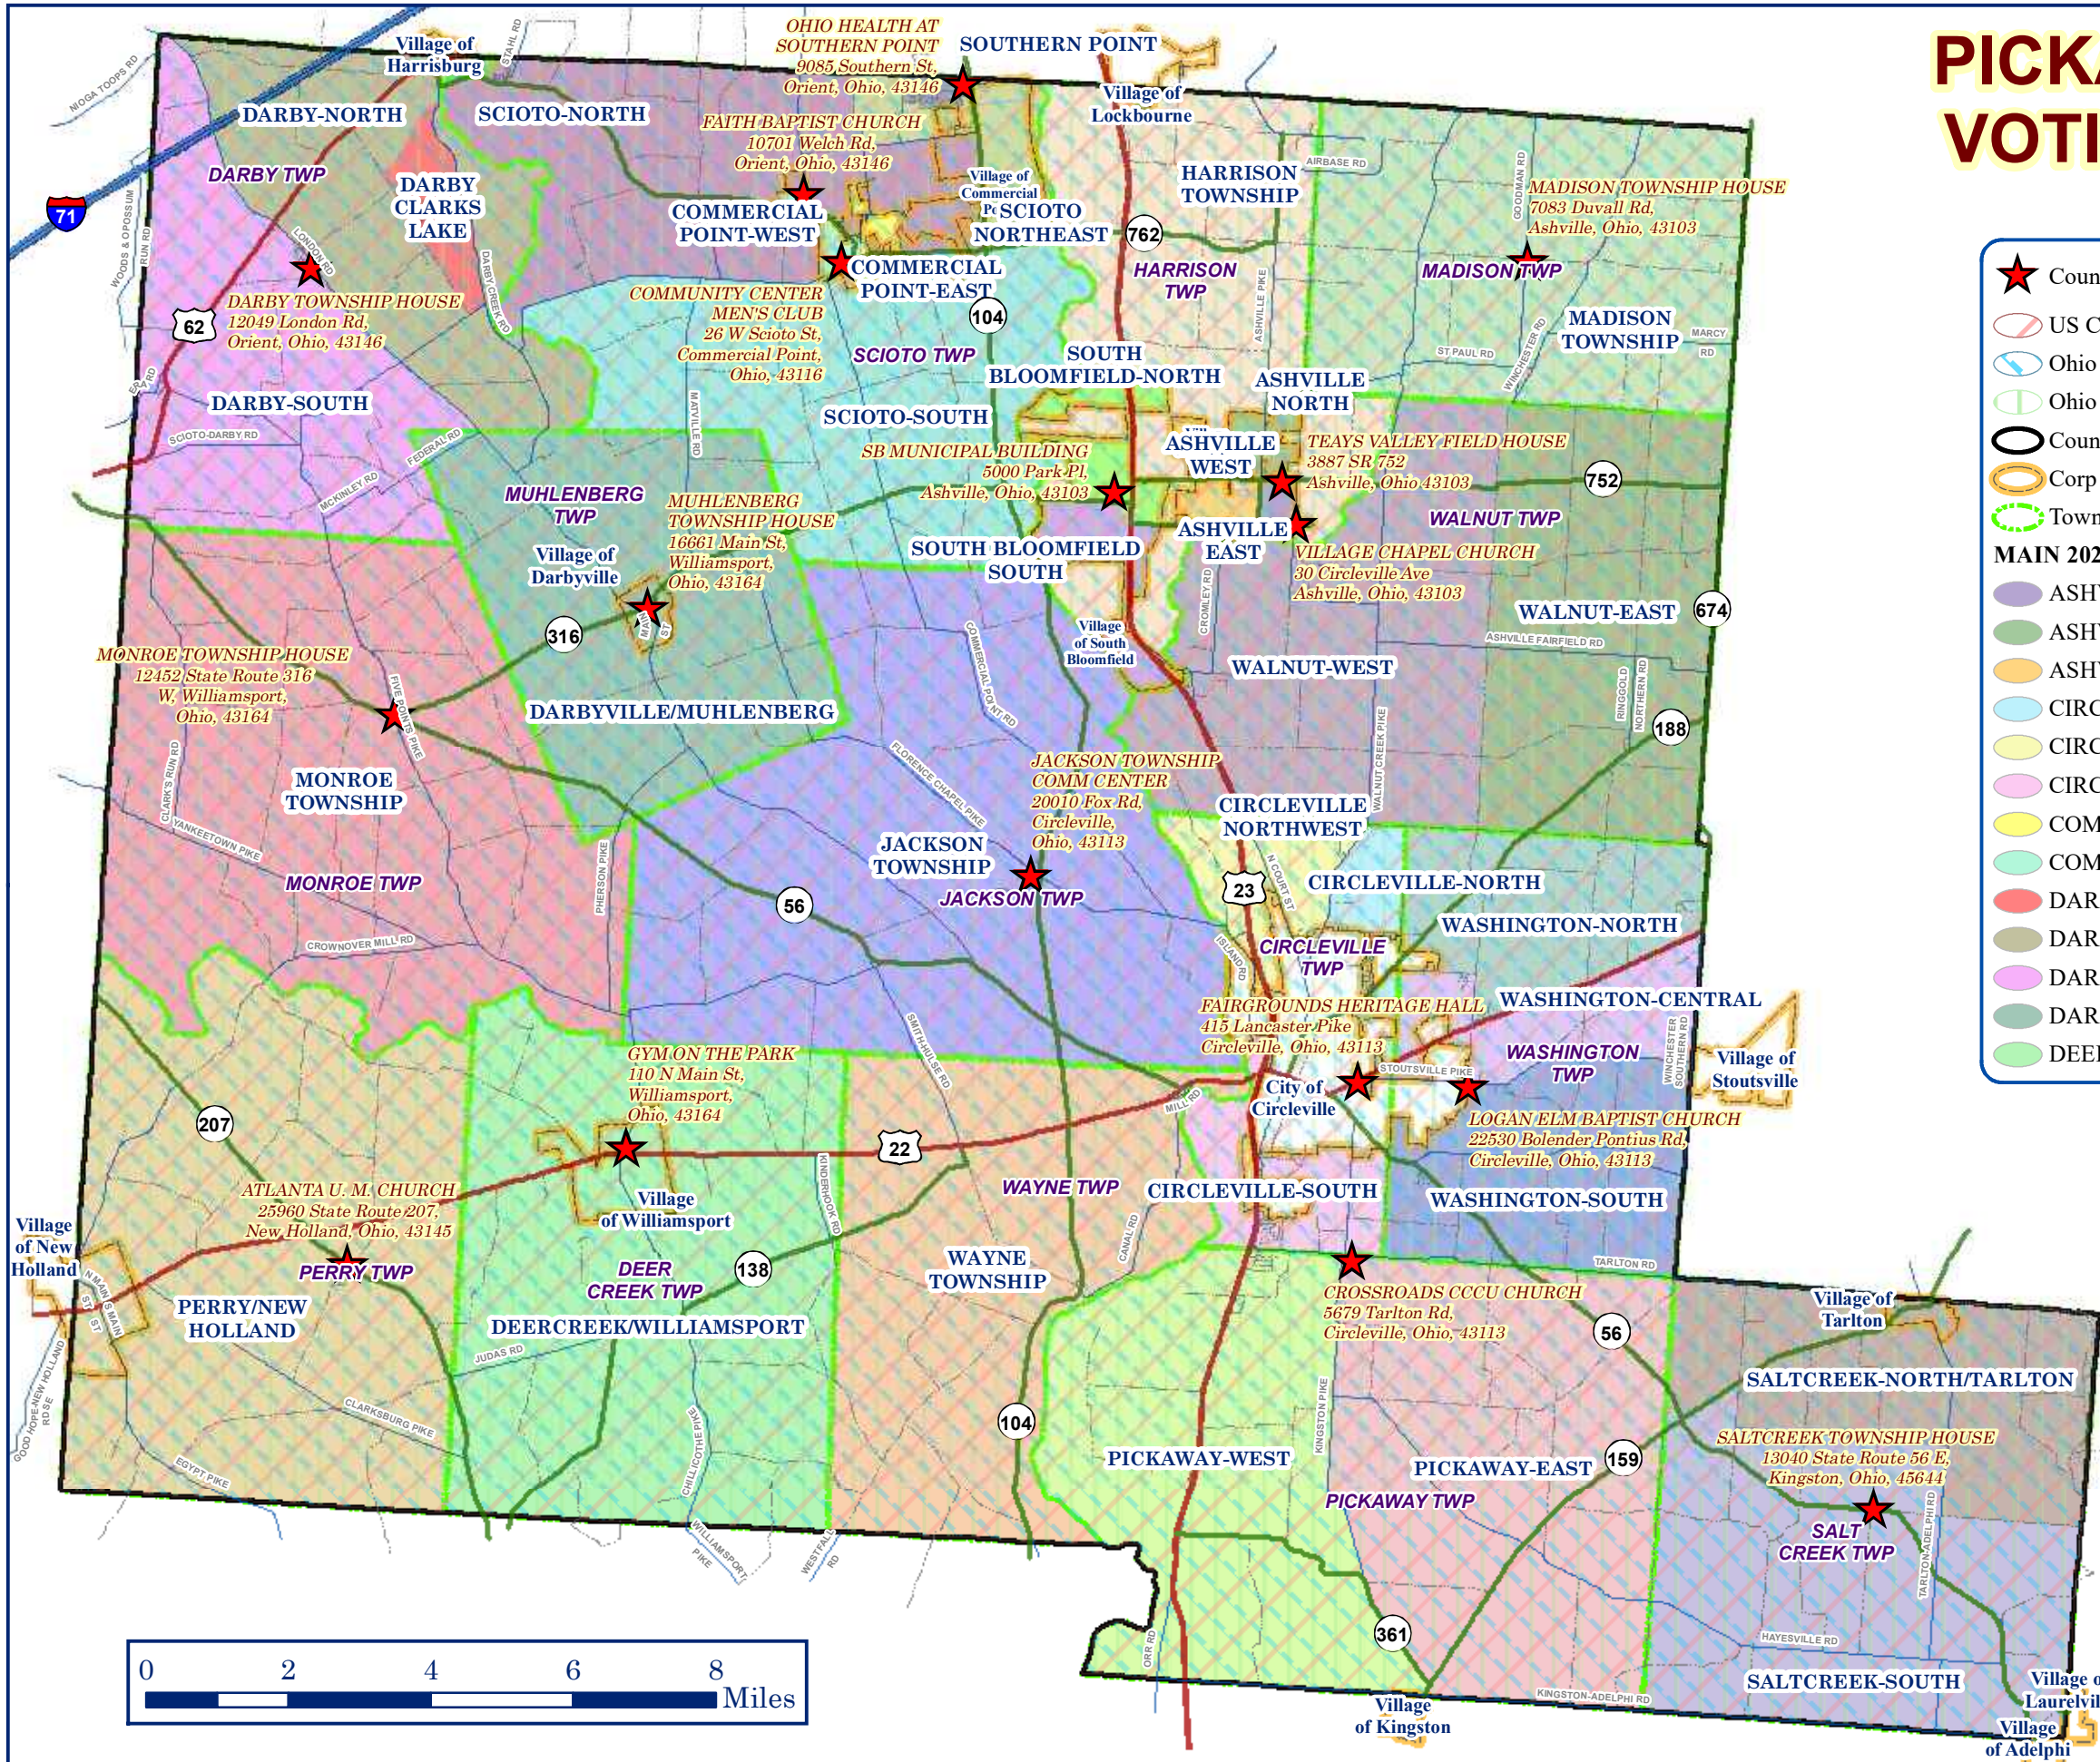

PICKAWAY COUNTY, OHIO VOTING PRECINCTS 2022

- ★ County Polling Locations 2022
- US Congressional 2nd District
- Ohio Senate 16th District
- Ohio House 12th District
- County
- Corp Boundaries
- Townships

MAIN 2022 VOTING PRECINCTS

- ASHVILLE-EAST
- ASHVILLE-NORTH
- ASHVILLE-WEST
- CIRCLEVILLE-NORTH
- CIRCLEVILLE-NORTHWEST
- CIRCLEVILLE-SOUTH
- COMMERCIAL POINT-EAST
- COMMERCIAL POINT-WEST
- DARBY CLARKS LAKE
- DARBY-NORTH
- DARBY-SOUTH
- DARBYVILLE/MUHLENBERG
- DEERCREEK/WILLIAMSPORT
- HARRISON TOWNSHIP
- JACKSON TOWNSHIP
- MADISON TOWNSHIP
- MONROE TOWNSHIP
- PERRY/NEW HOLLAND
- PICKAWAY-EAST
- PICKAWAY-WEST
- SALTCREEK-NORTH/TARLTON
- SALTCREEK-SOUTH
- SCIOTO-NORTH
- SCIOTO-NORTHEAST
- SCIOTO-SOUTH
- SOUTH BLOOMFIELD-NORTH
- SOUTH BLOOMFIELD-SOUTH
- SOUTHERN POINT
- WALNUT-EAST
- WALNUT-WEST
- WASHINGTON-CENTRAL
- WASHINGTON-NORTH
- WASHINGTON-SOUTH
- WAYNE TOWNSHIP