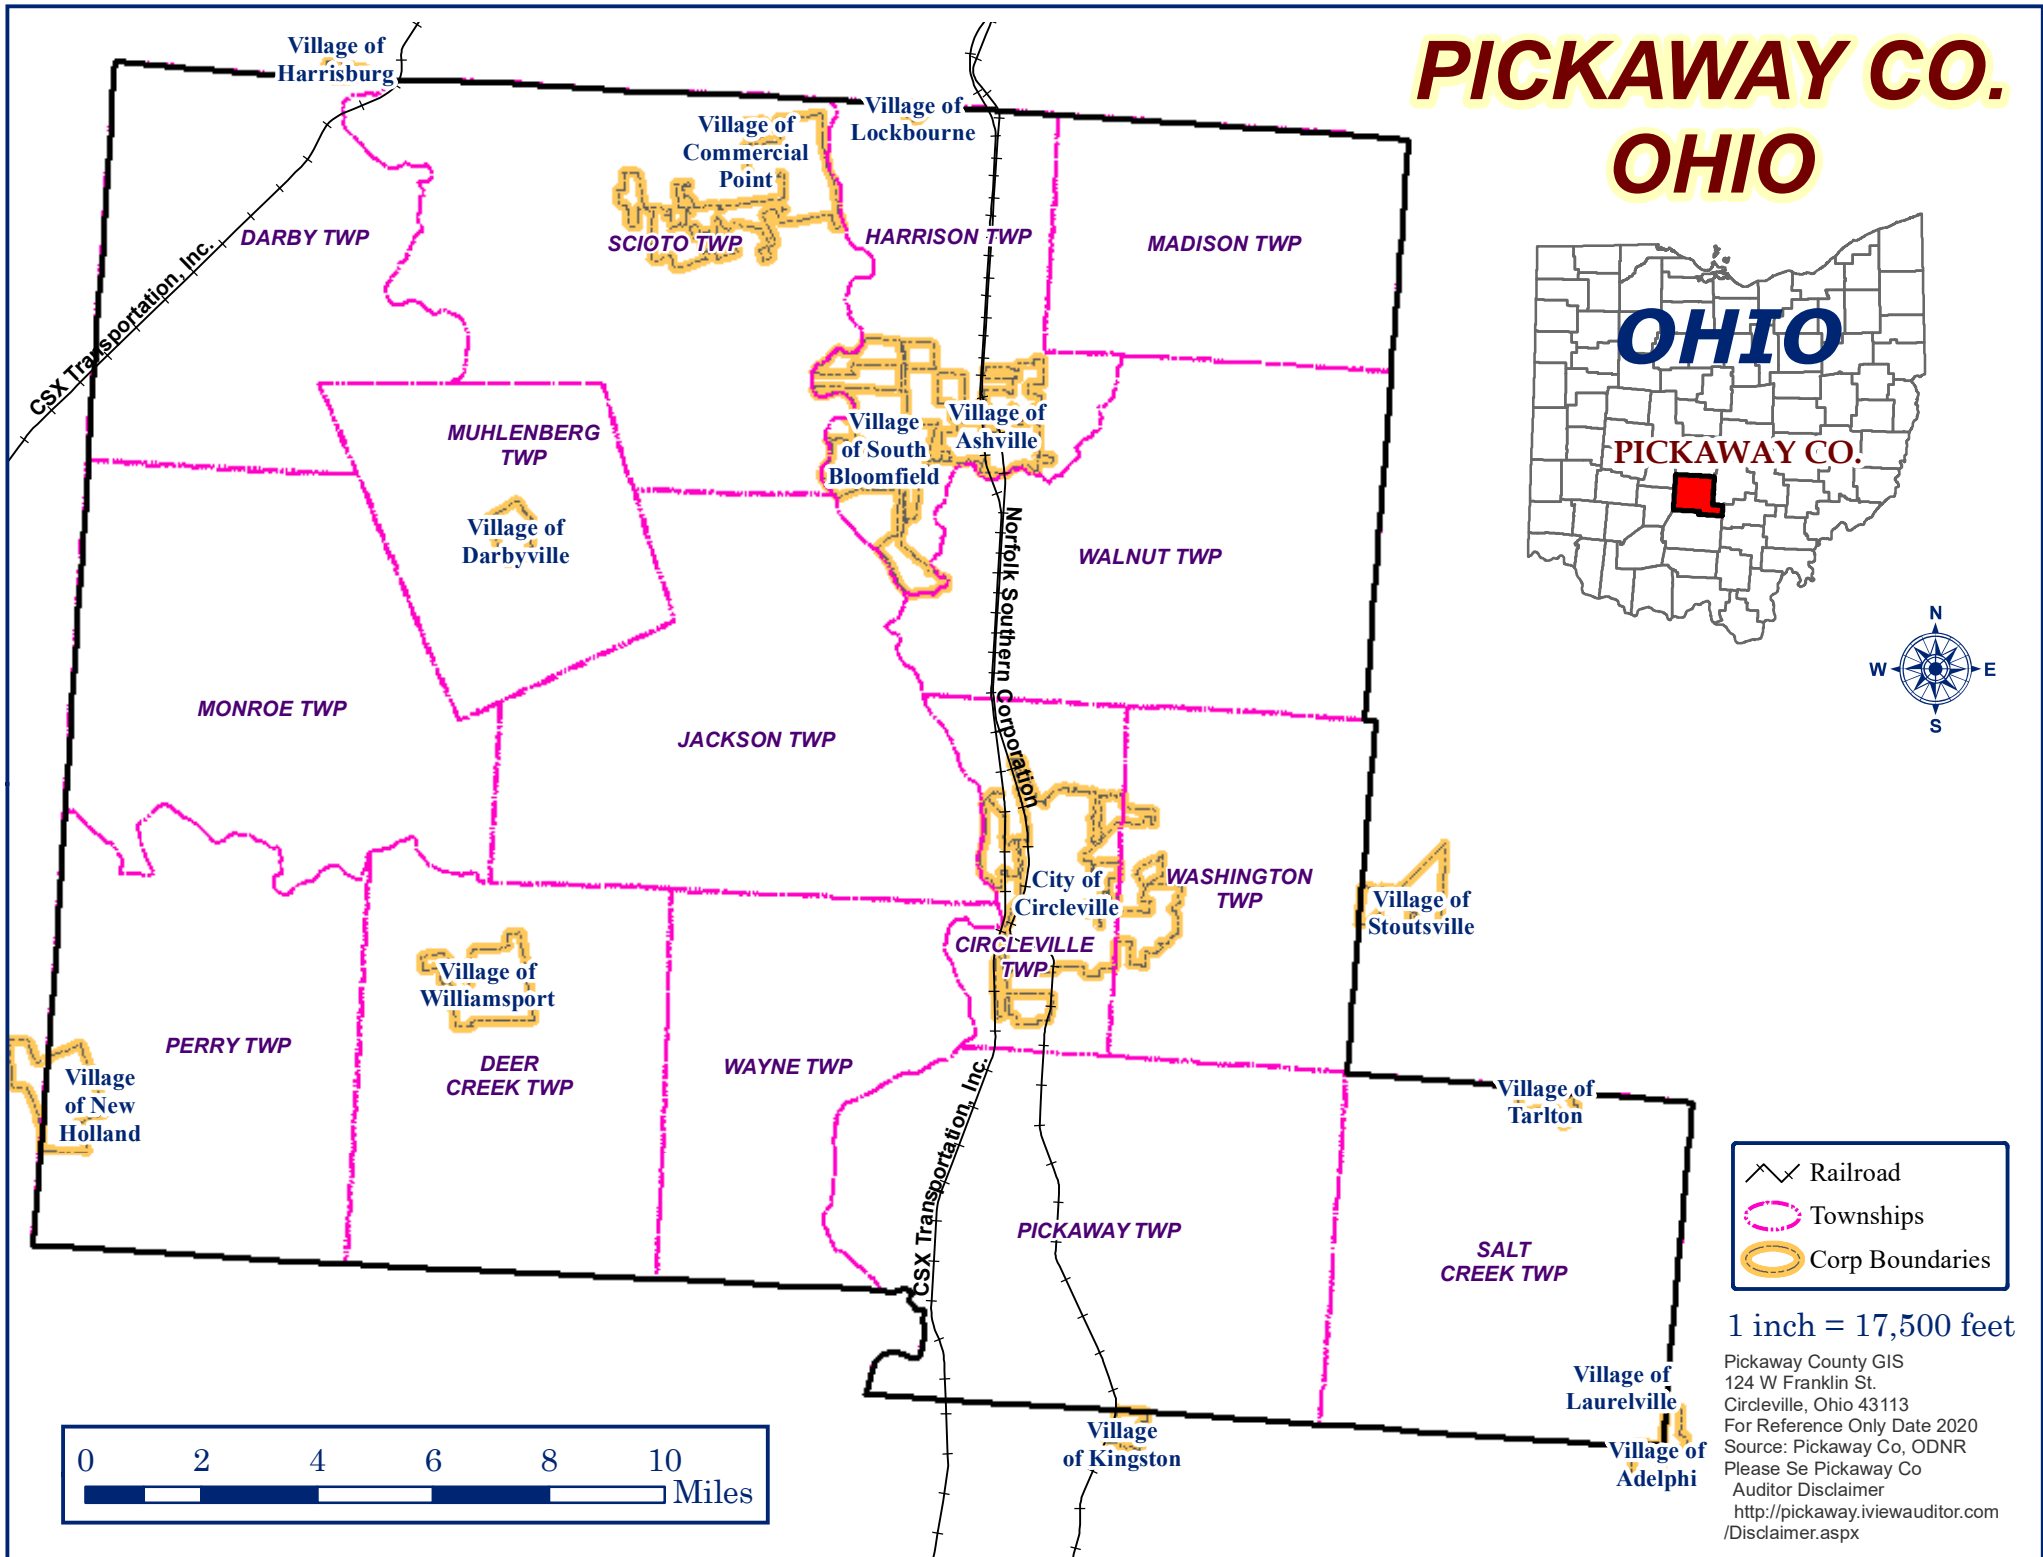

# PICKAWAY CO. OHIO

 Railroad  
 Townships  
 Corp Boundaries

1 inch = 17,500 feet

Pickaway County GIS  
 124 W Franklin St.  
 Circleville, Ohio 43113  
 For Reference Only Date 2020  
 Source: Pickaway Co, ODNR  
 Please Se Pickaway Co  
 Auditor Disclaimer  
<http://pickaway.iviewauditor.com/Disclaimer.aspx>