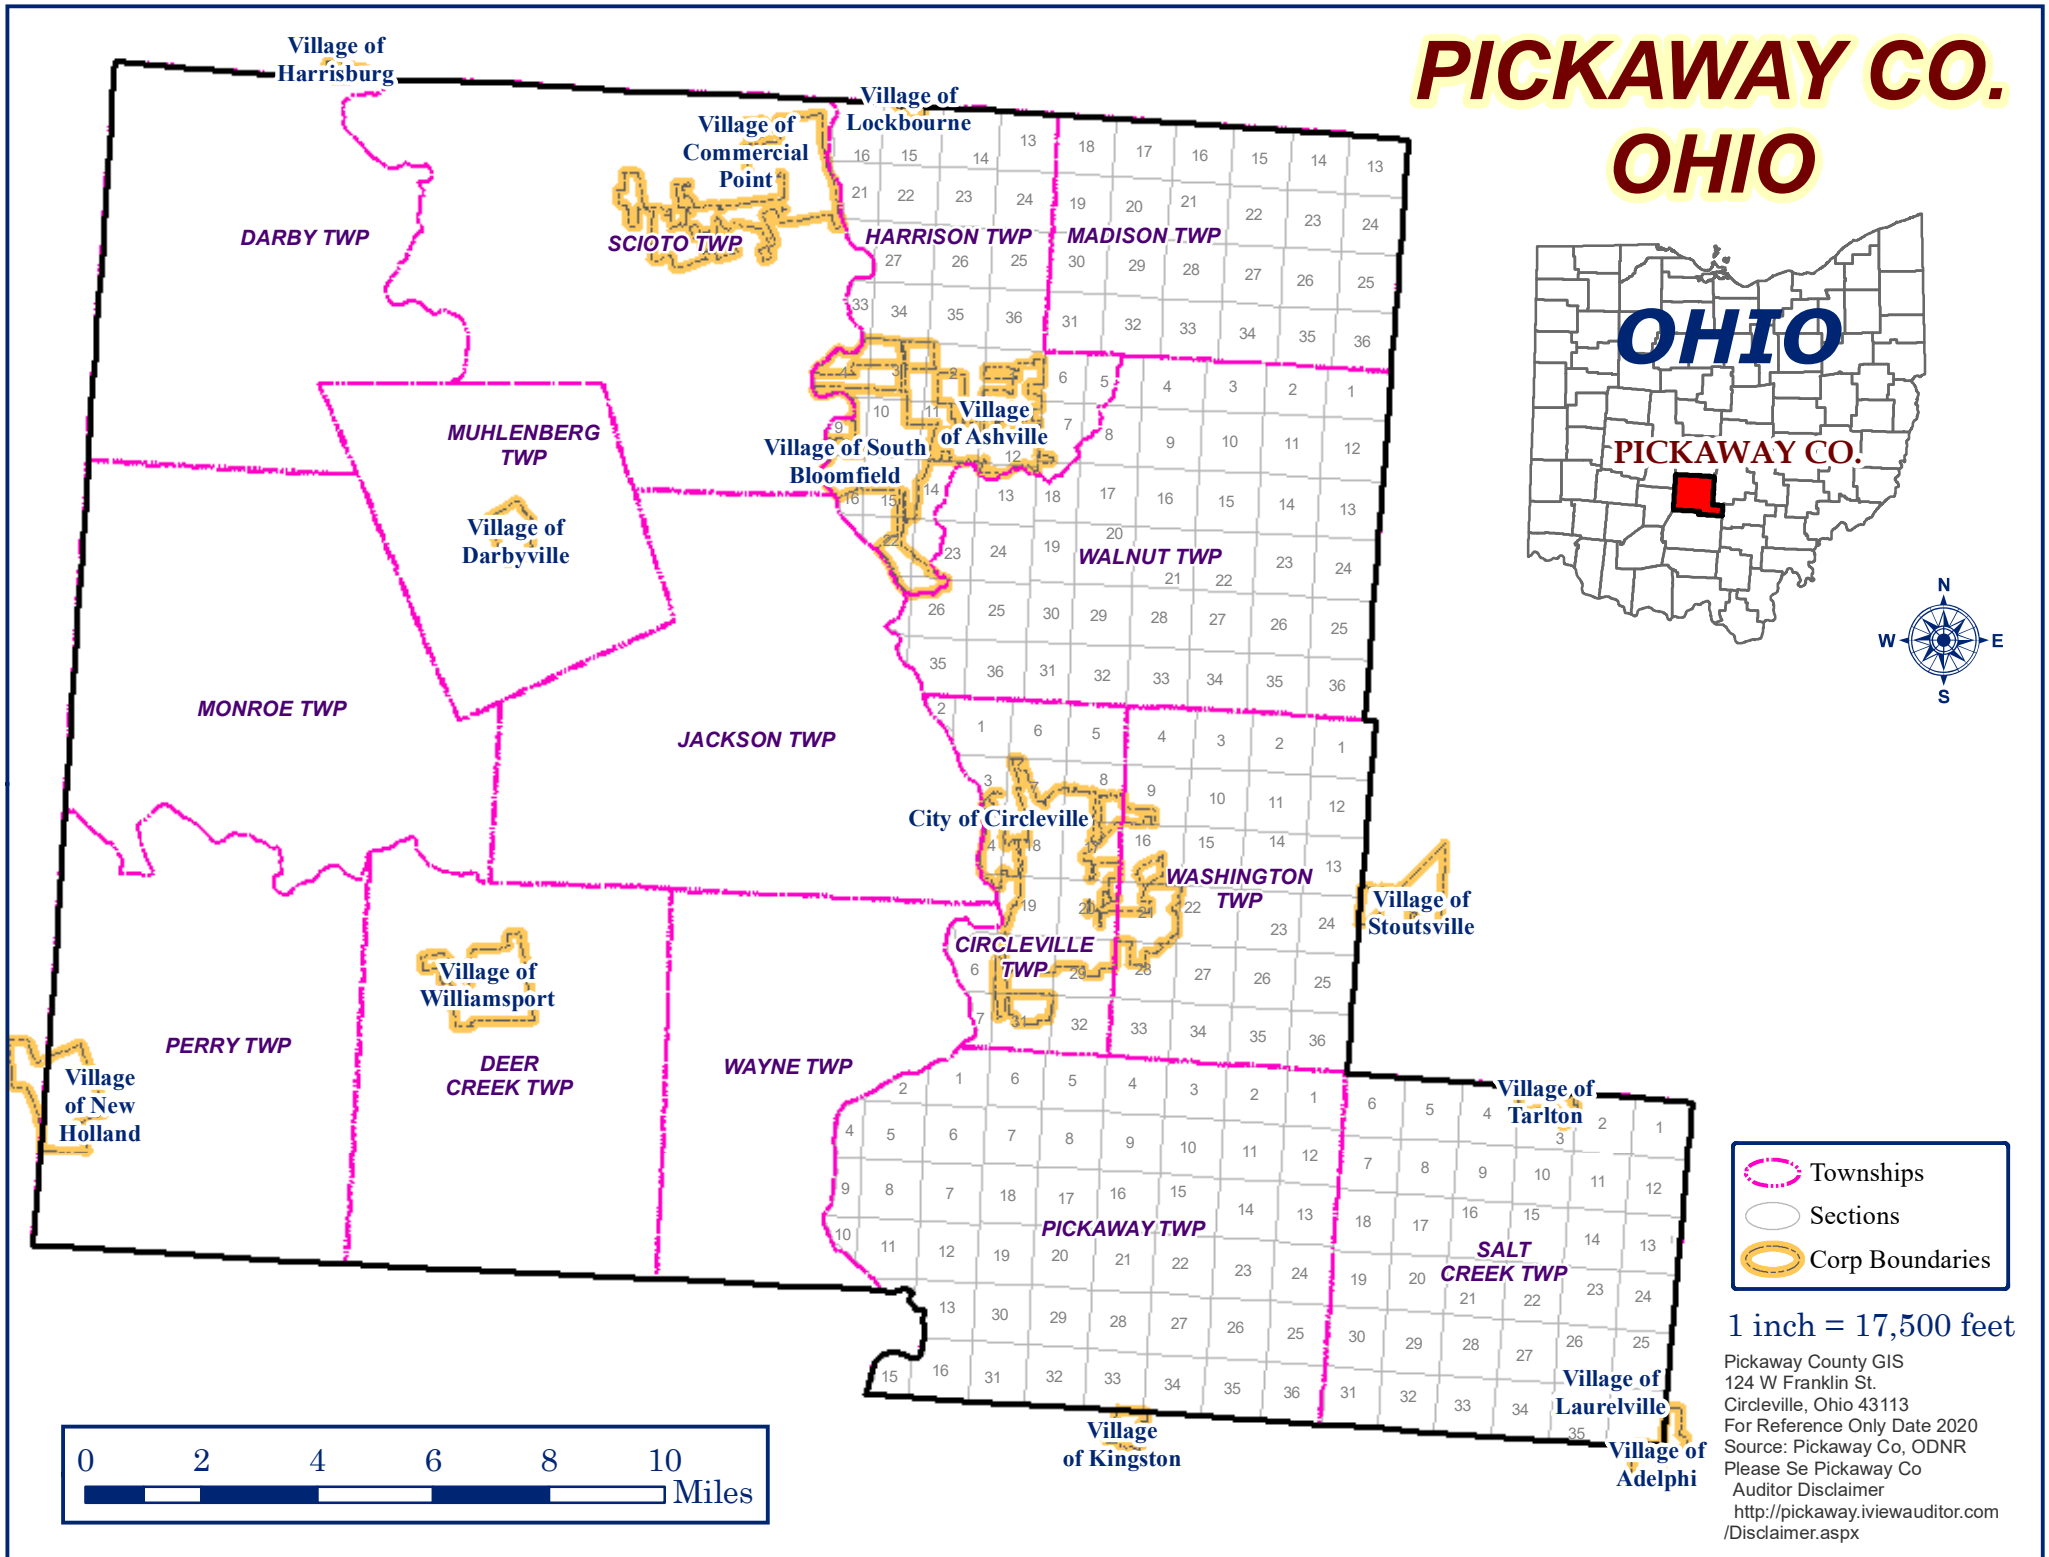

PICKAWAY CO. OHIO

-  Townships
-  Sections
-  Corp Boundaries

1 inch = 17,500 feet

Pickaway County GIS
 124 W Franklin St.
 Circleville, Ohio 43113
 For Reference Only Date 2020
 Source: Pickaway Co, ODNR
 Please Se Pickaway Co
 Auditor Disclaimer
<http://pickaway.iviewauditor.com/Disclaimer.aspx>