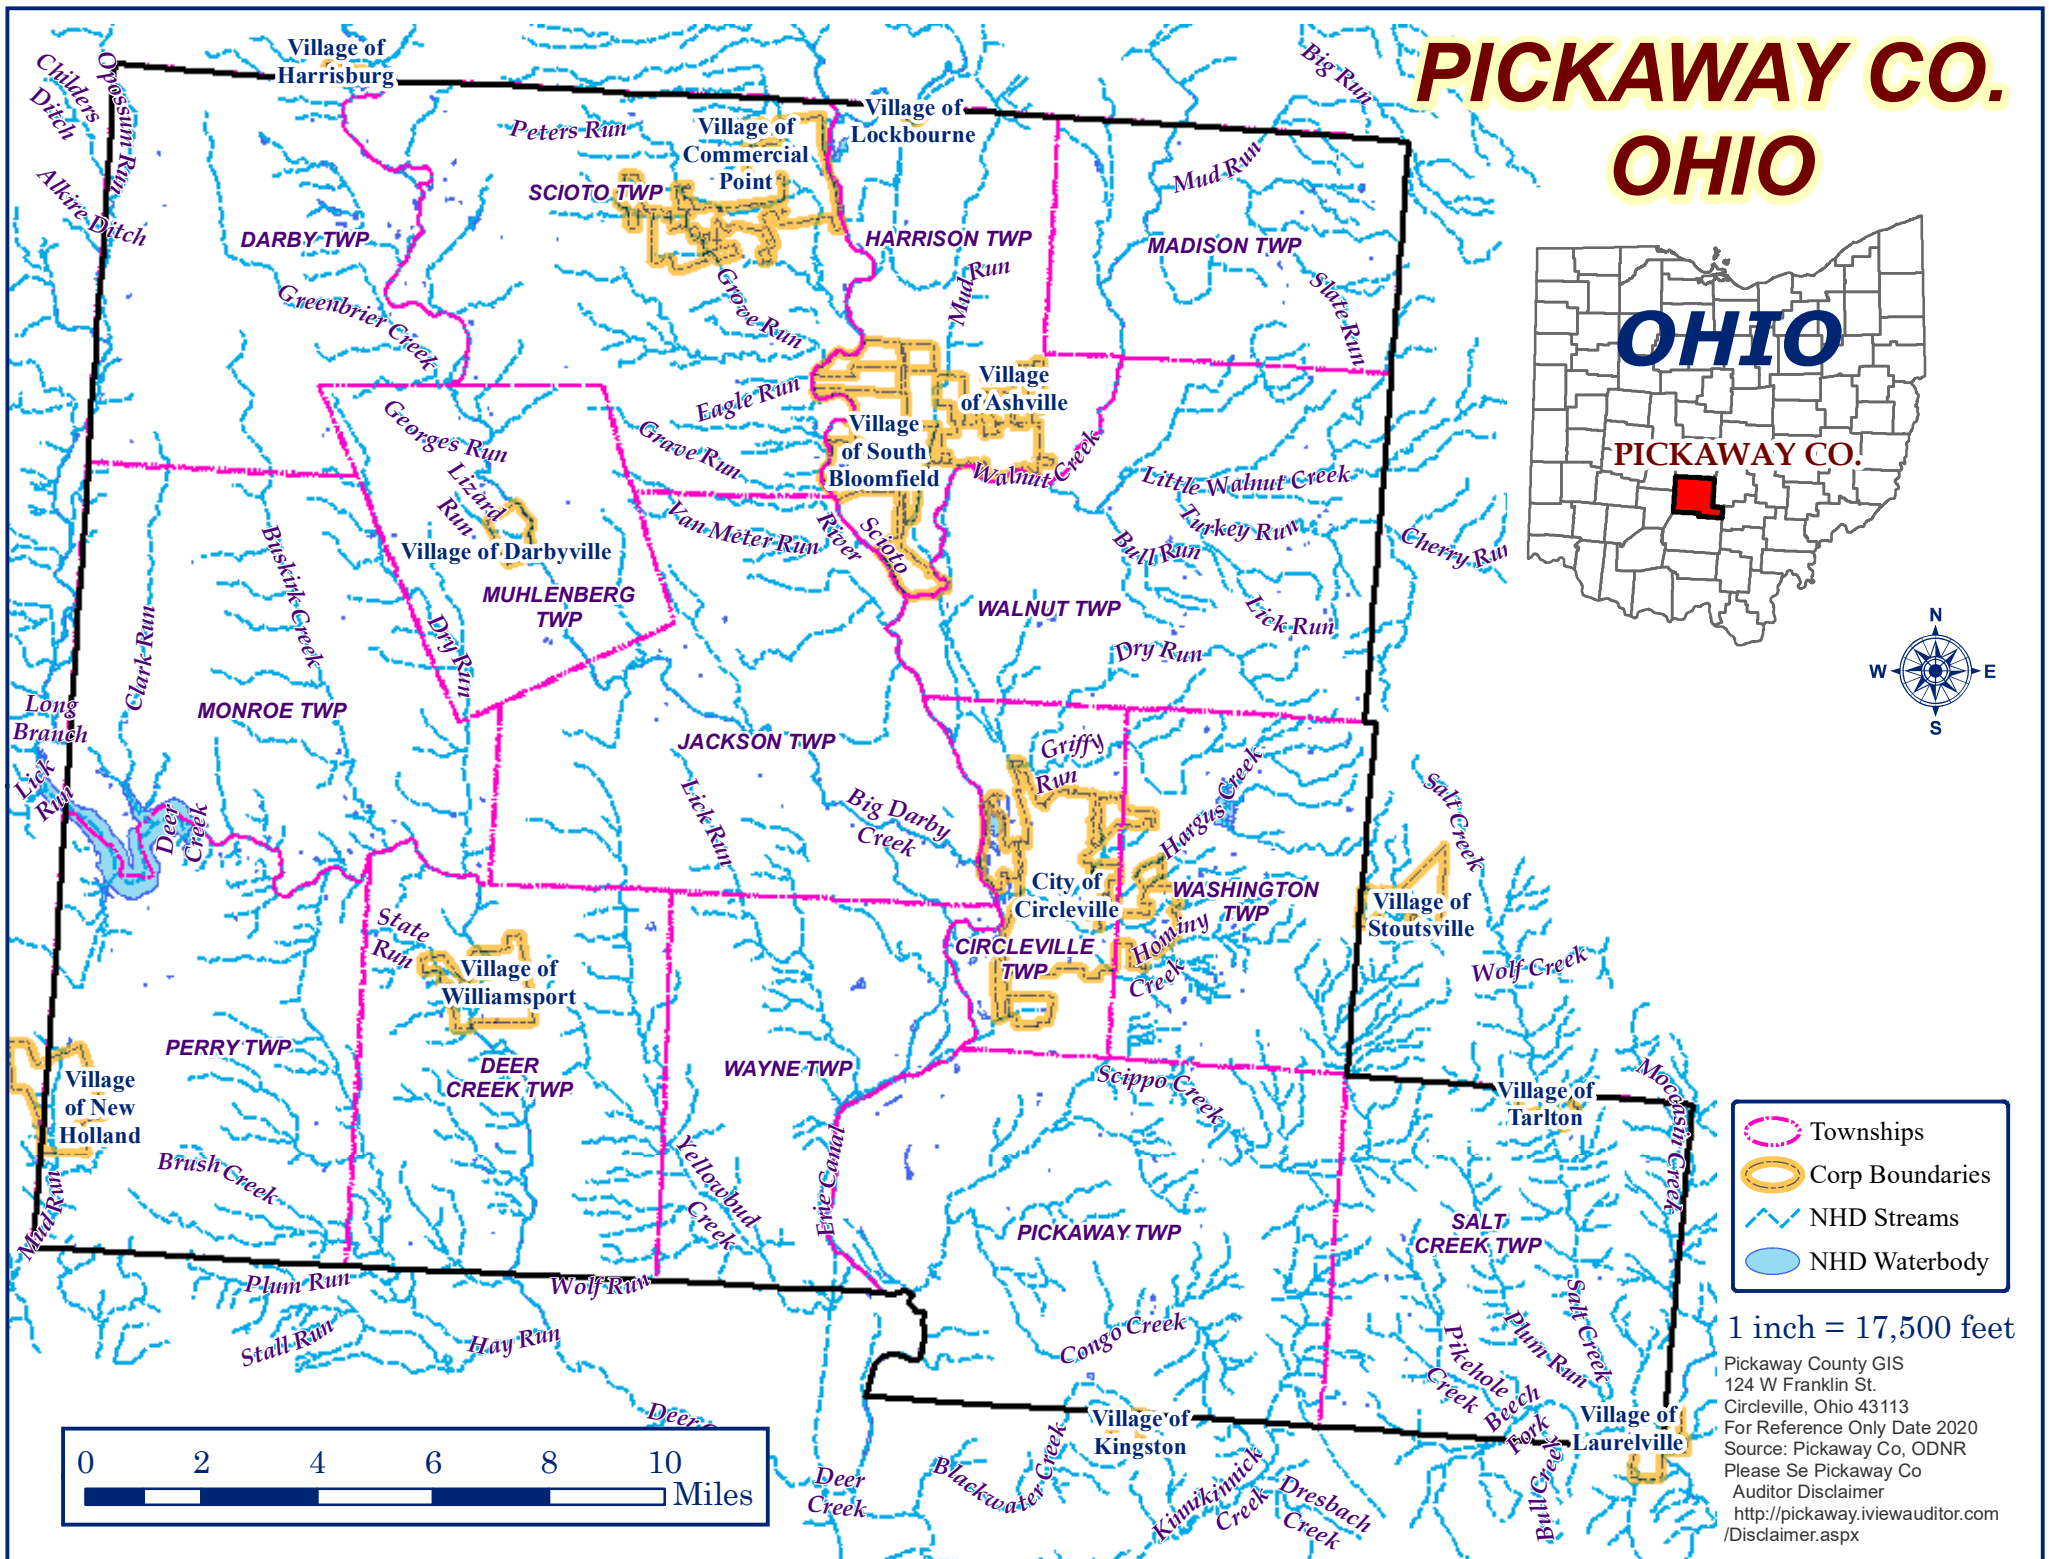

PICKAWAY CO. OHIO

- Townships
- Corp Boundaries
- NHD Streams
- NHD Waterbody

1 inch = 17,500 feet

Pickaway County GIS
124 W Franklin St.
Circleville, Ohio 43113
For Reference Only Date 2020
Source: Pickaway Co, ODNR
Please See Pickaway Co
Auditor Disclaimer
<http://pickaway.ivivauditor.com/Disclaimer.aspx>