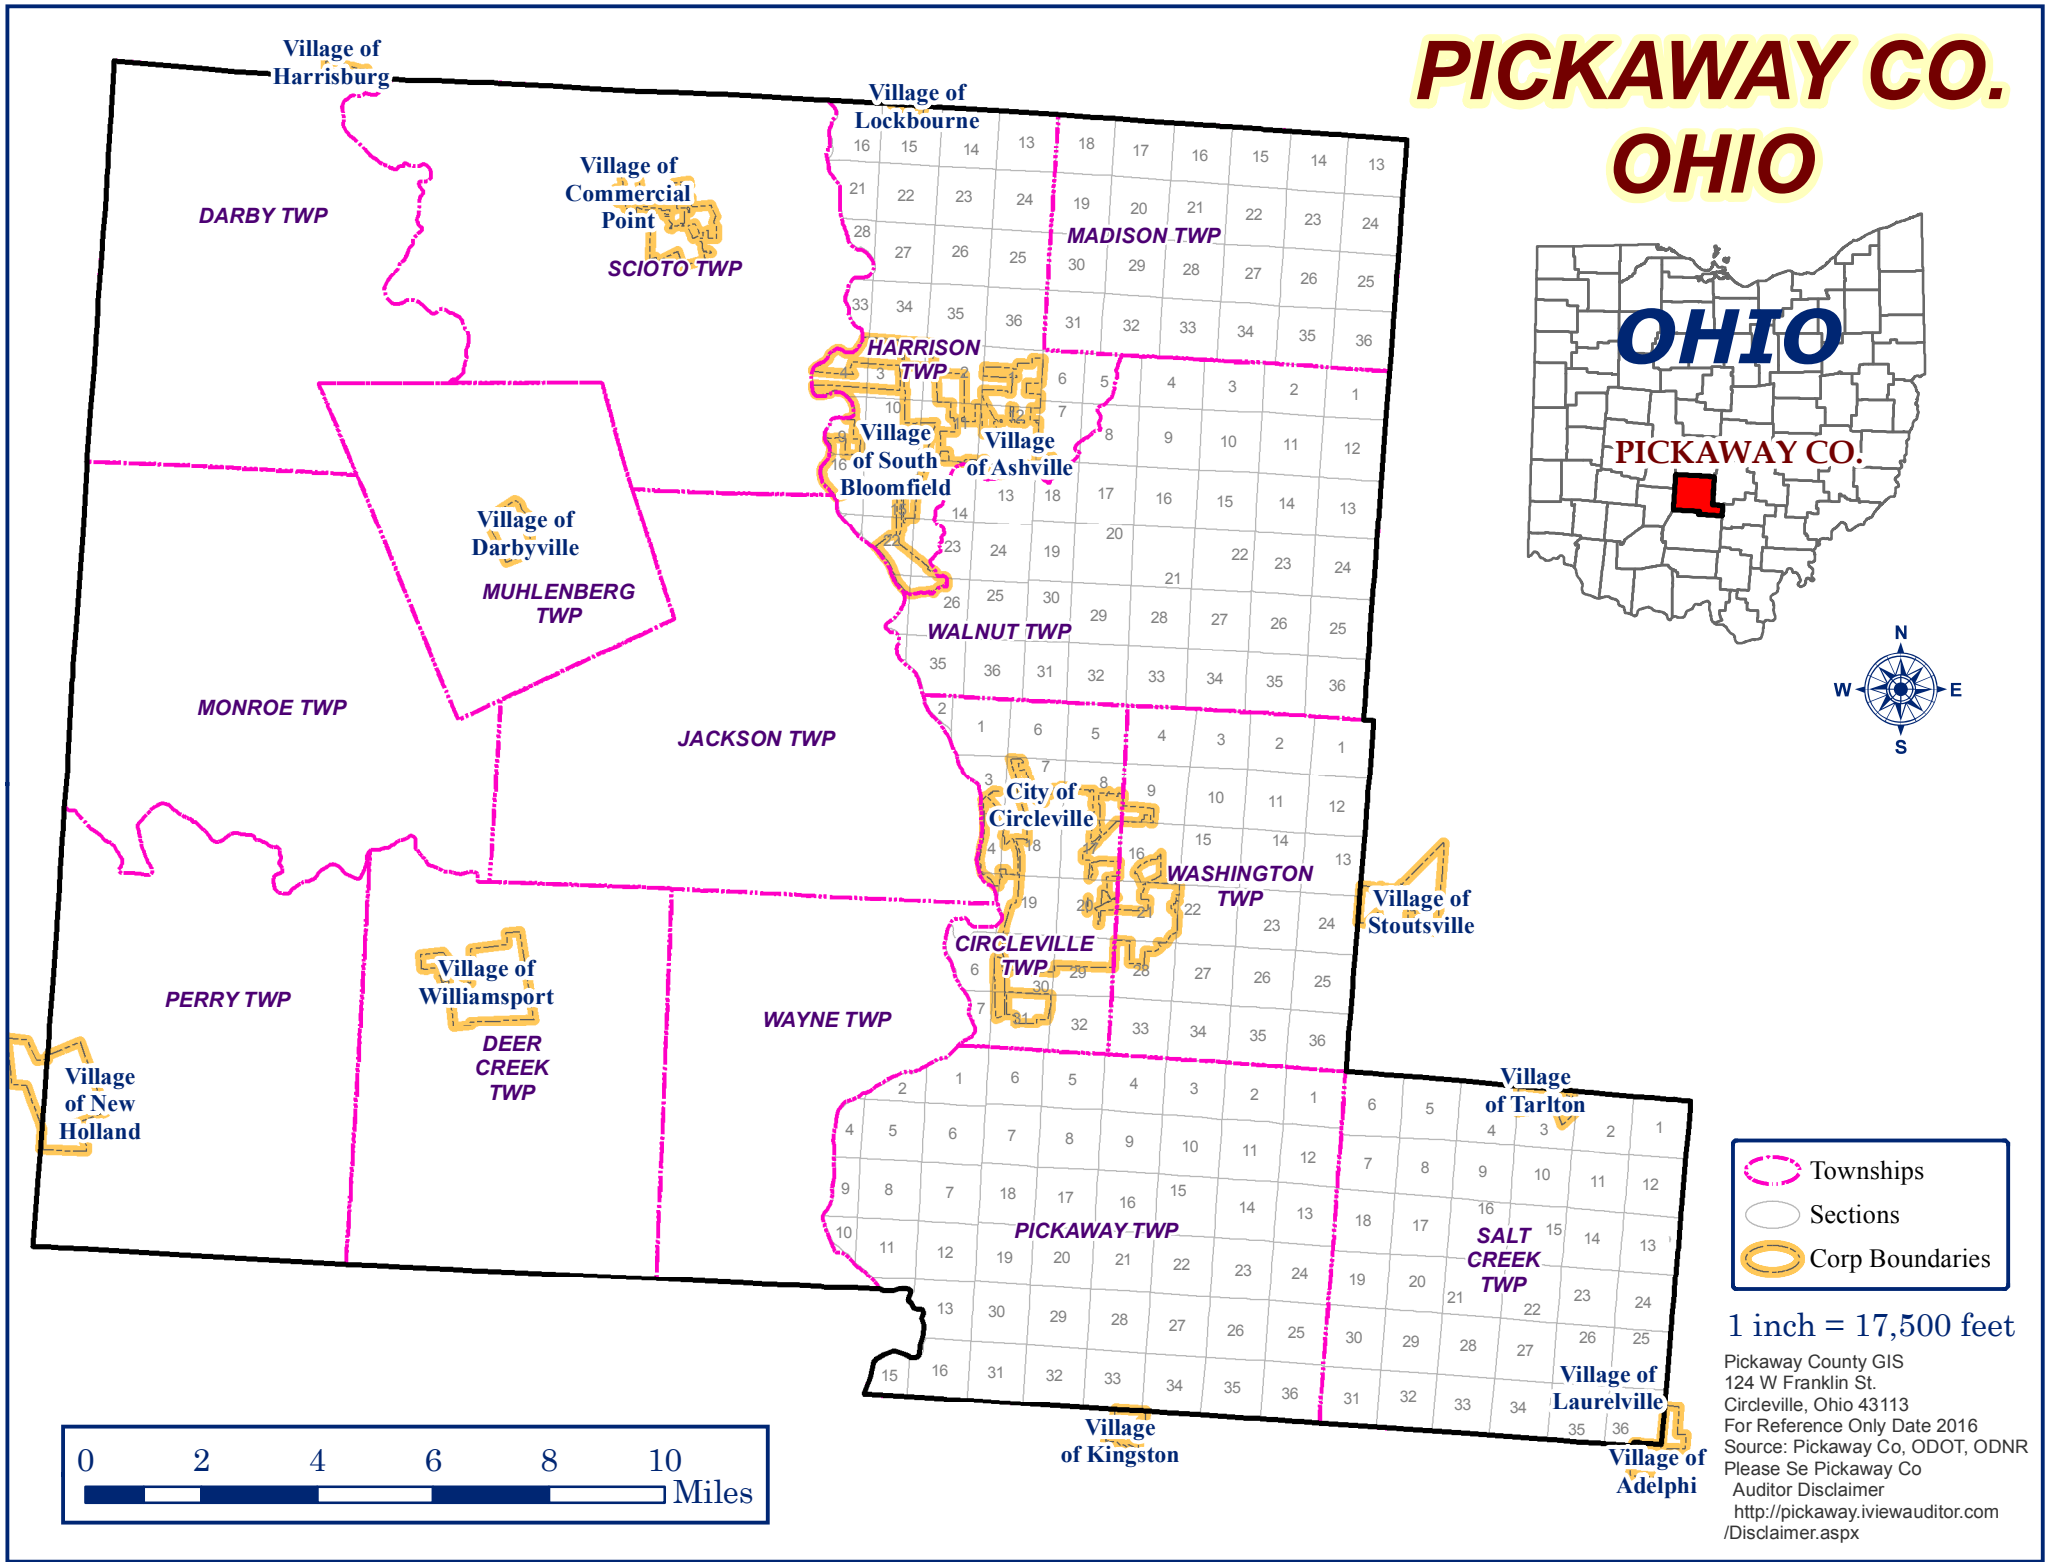

PICKAWAY CO. OHIO

-  Townships
-  Sections
-  Corp Boundaries

1 inch = 17,500 feet

Pickaway County GIS
 124 W Franklin St.
 Circleville, Ohio 43113
 For Reference Only Date 2016
 Source: Pickaway Co., ODOT, ODNR
 Please See Pickaway Co
 Auditor Disclaimer
<http://pickaway.iviewauditor.com/Disclaimer.aspx>