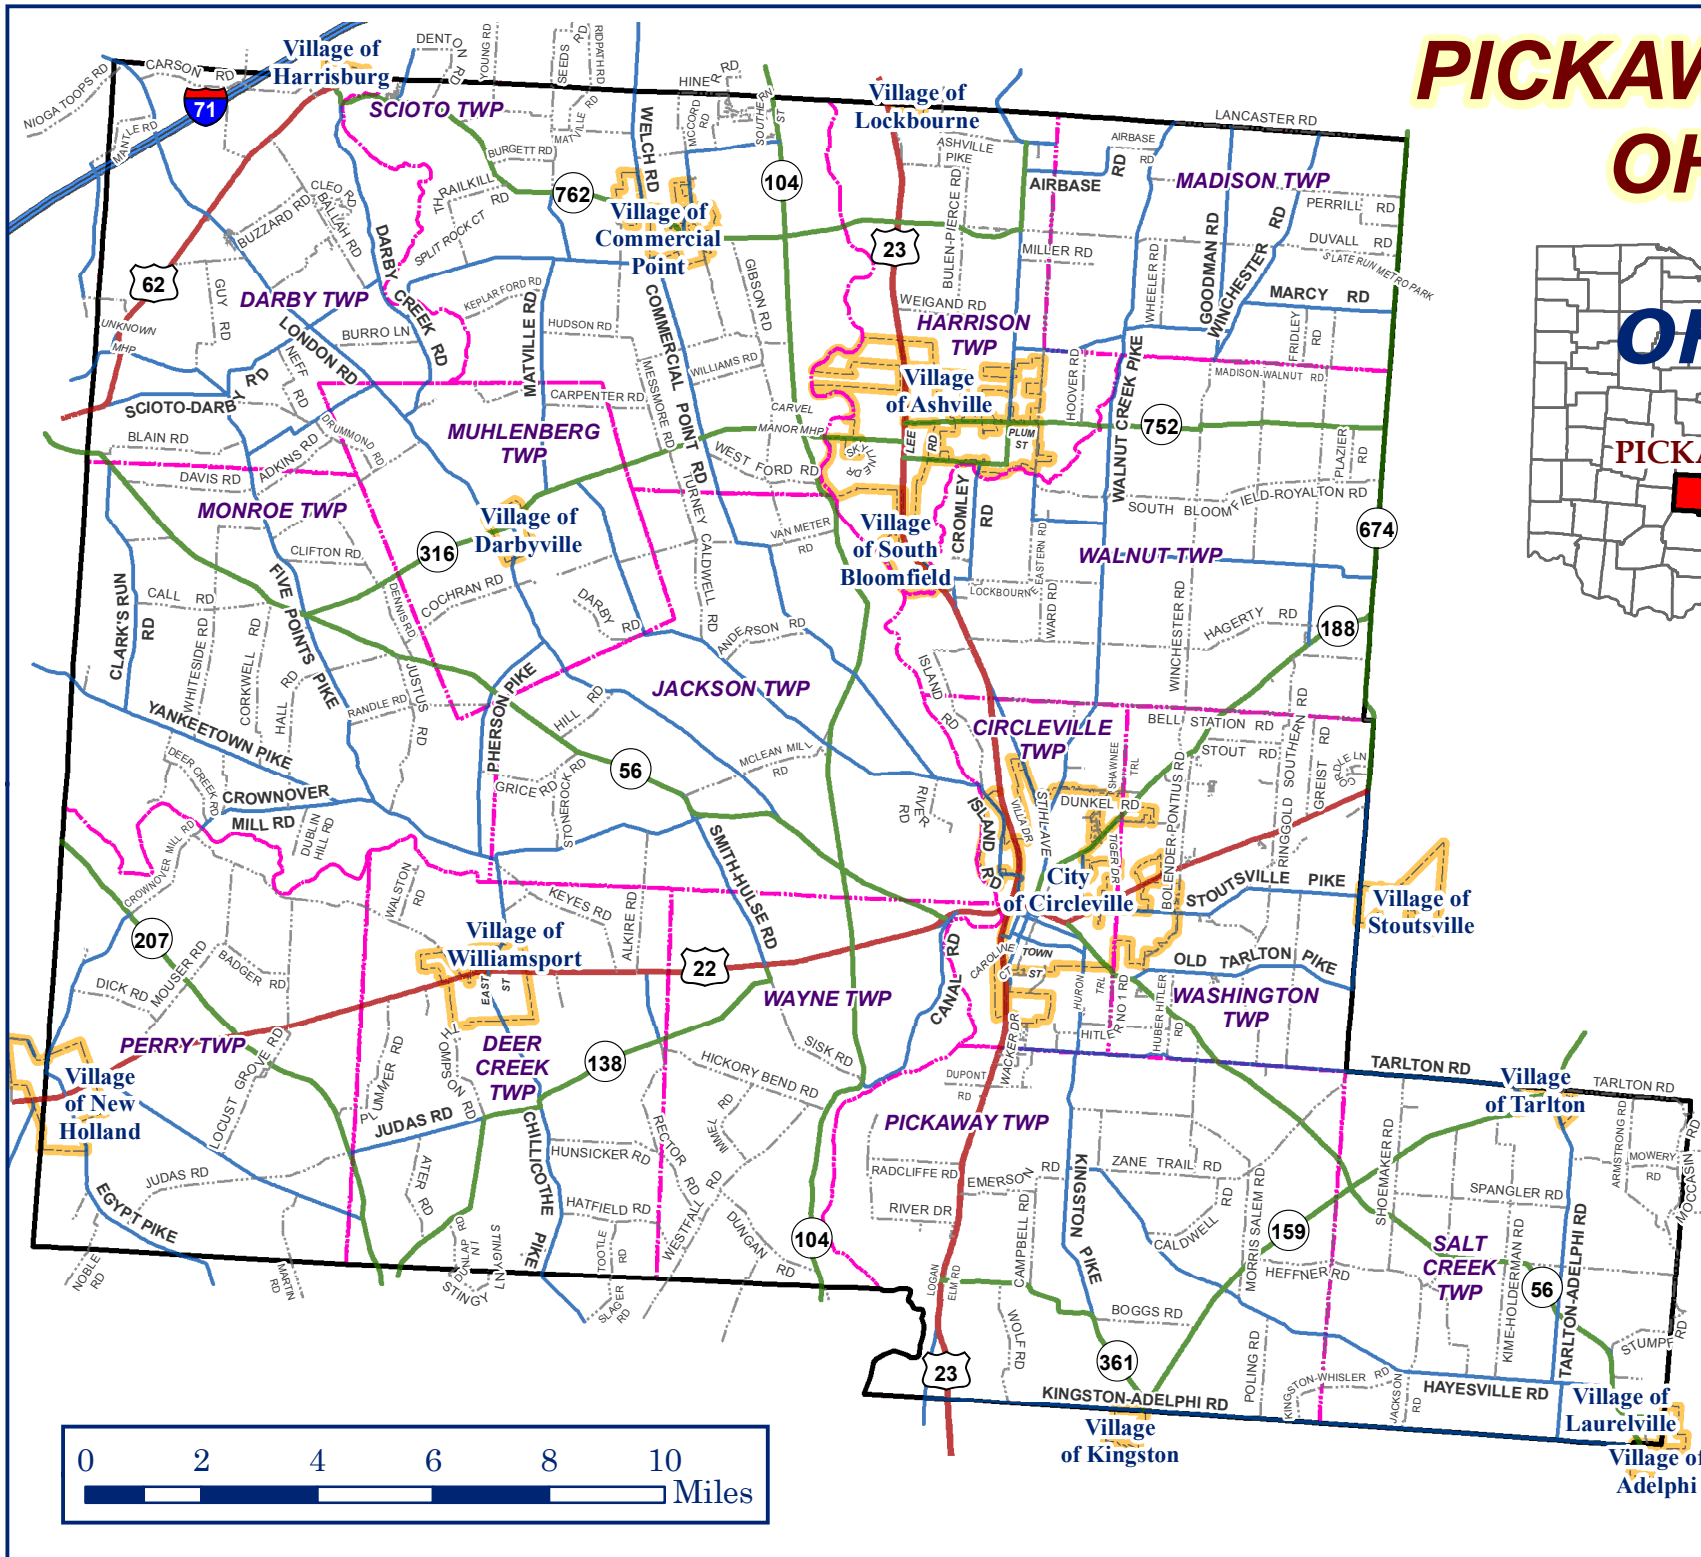

PICKAWAY CO. OHIO

OHIO

PICKAWAY CO.

Main Roads

- Interstate Highway
- US Routes
- State Routes
- County Road
- Township Routes
- Townships
- Corp Boundaries

1 inch = 17,500 feet
 Pickaway County GIS
 124 W Franklin St.
 Circleville, Ohio 43113
 For Reference Only Date 2016
 Source: Pickaway Co., ODOT, ODNR
 Please See Pickaway Co
 Auditor Disclaimer
<http://pickaway.ivivauditor.com/Disclaimer.aspx>