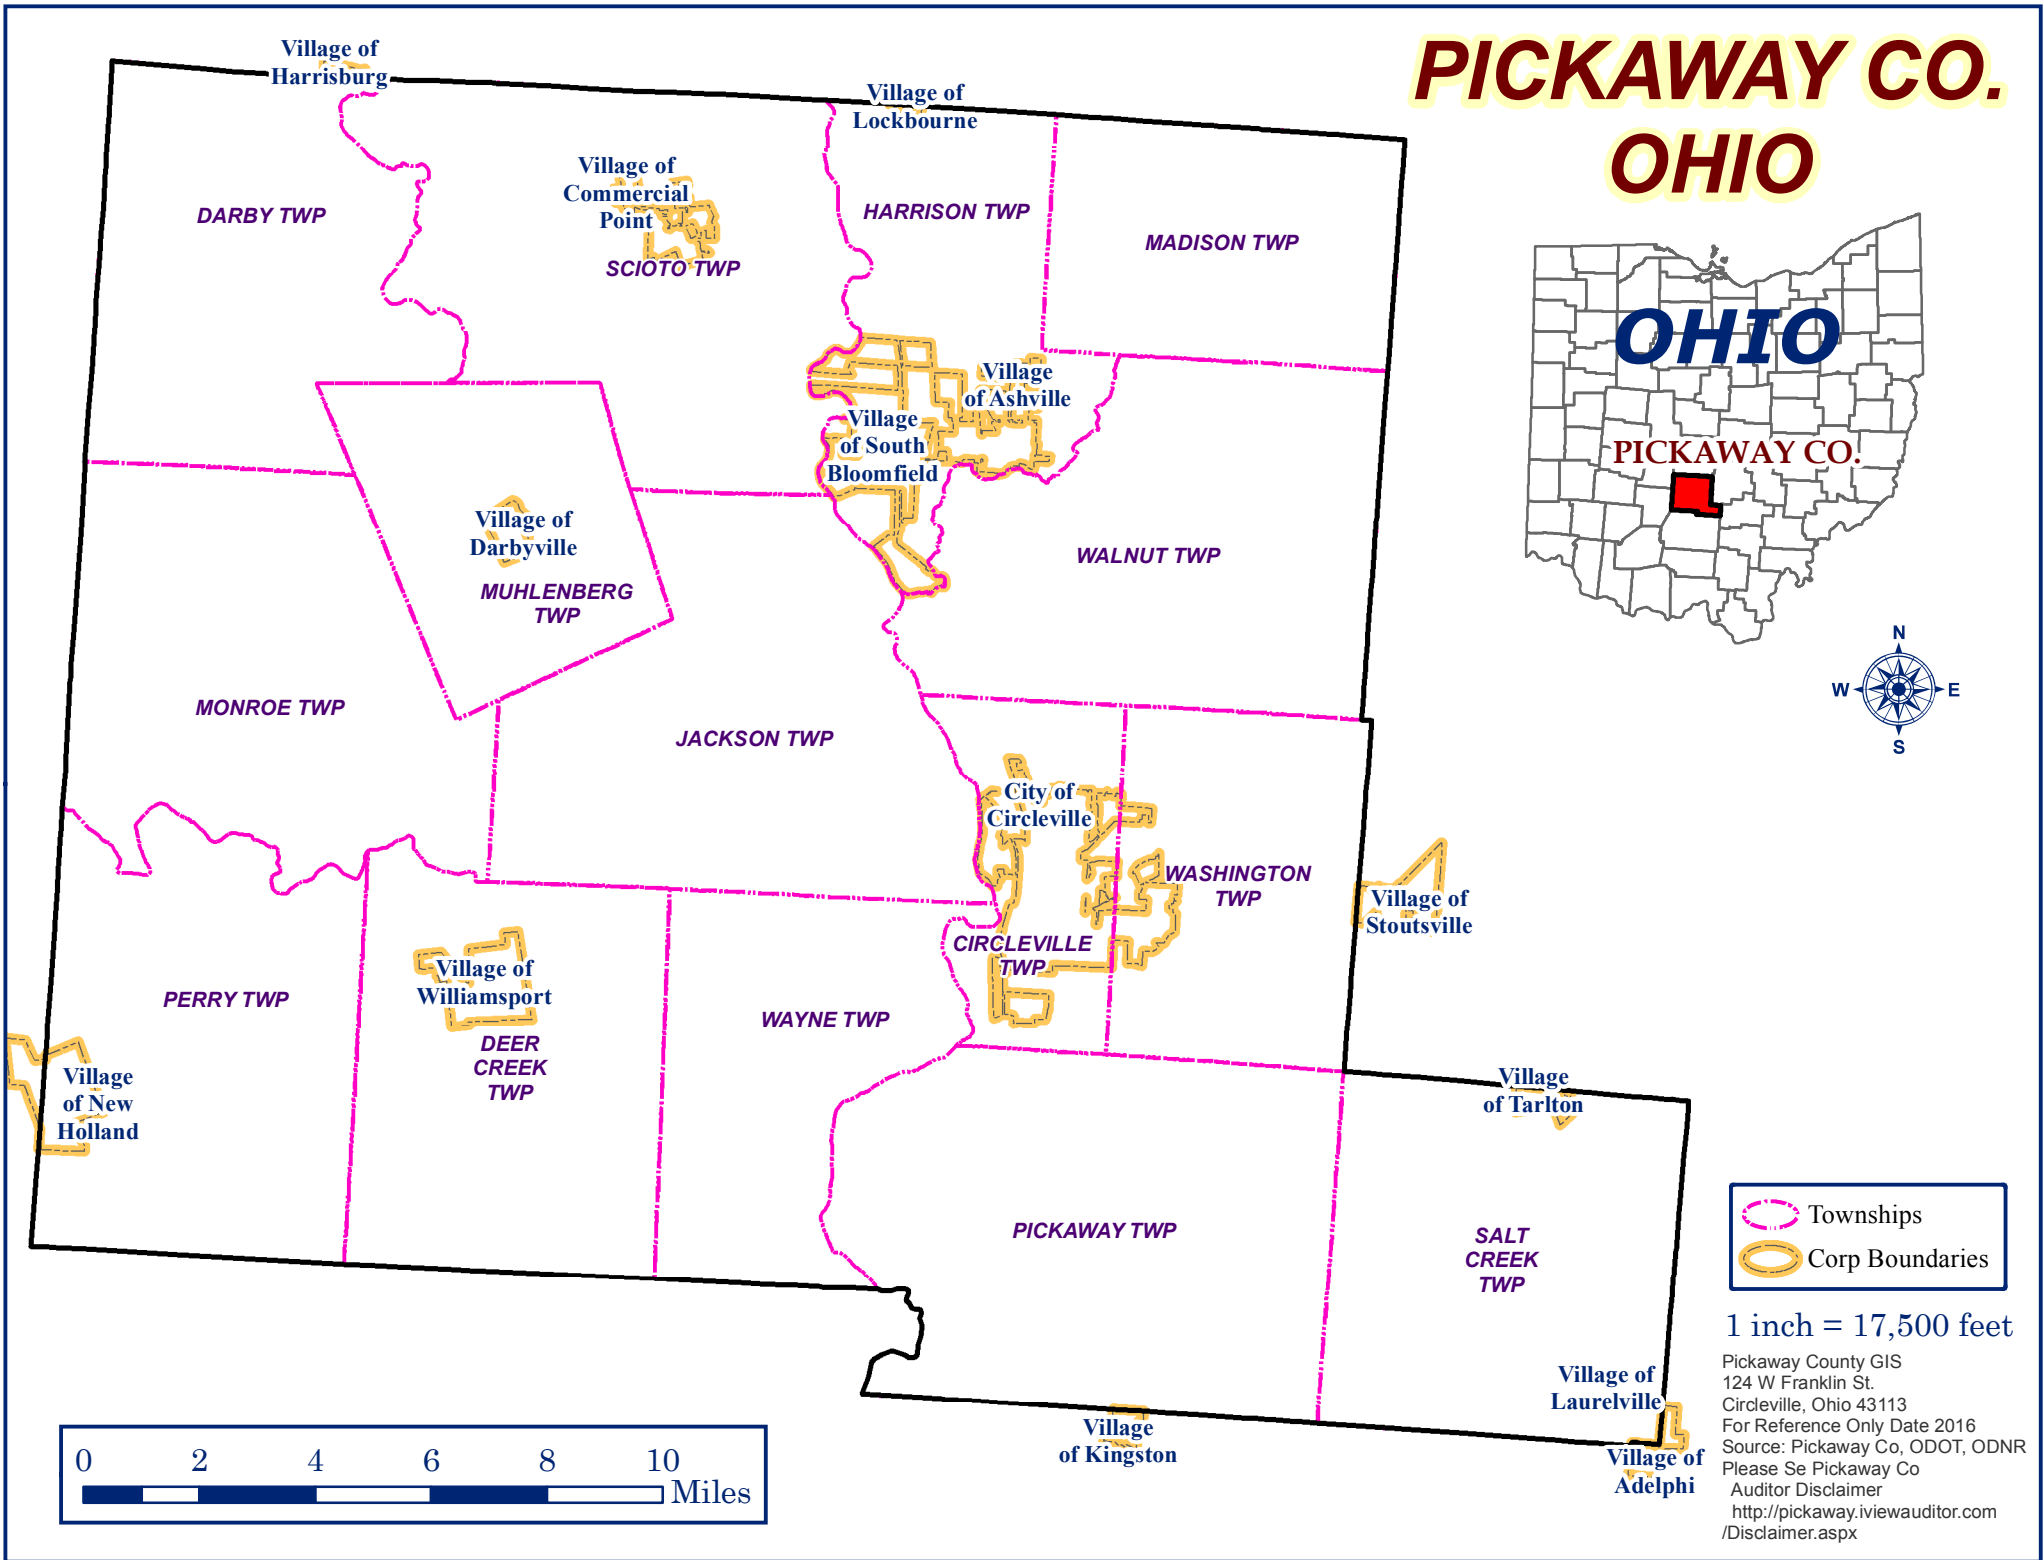

PICKAWAY CO. OHIO

 Townships
 Corp Boundaries

1 inch = 17,500 feet

Pickaway County GIS
 124 W Franklin St.
 Circleville, Ohio 43113
 For Reference Only Date 2016
 Source: Pickaway Co., ODOT, ODNR
 Please Se Pickaway Co
 Auditor Disclaimer
<http://pickaway.iviewauditor.com/Disclaimer.aspx>