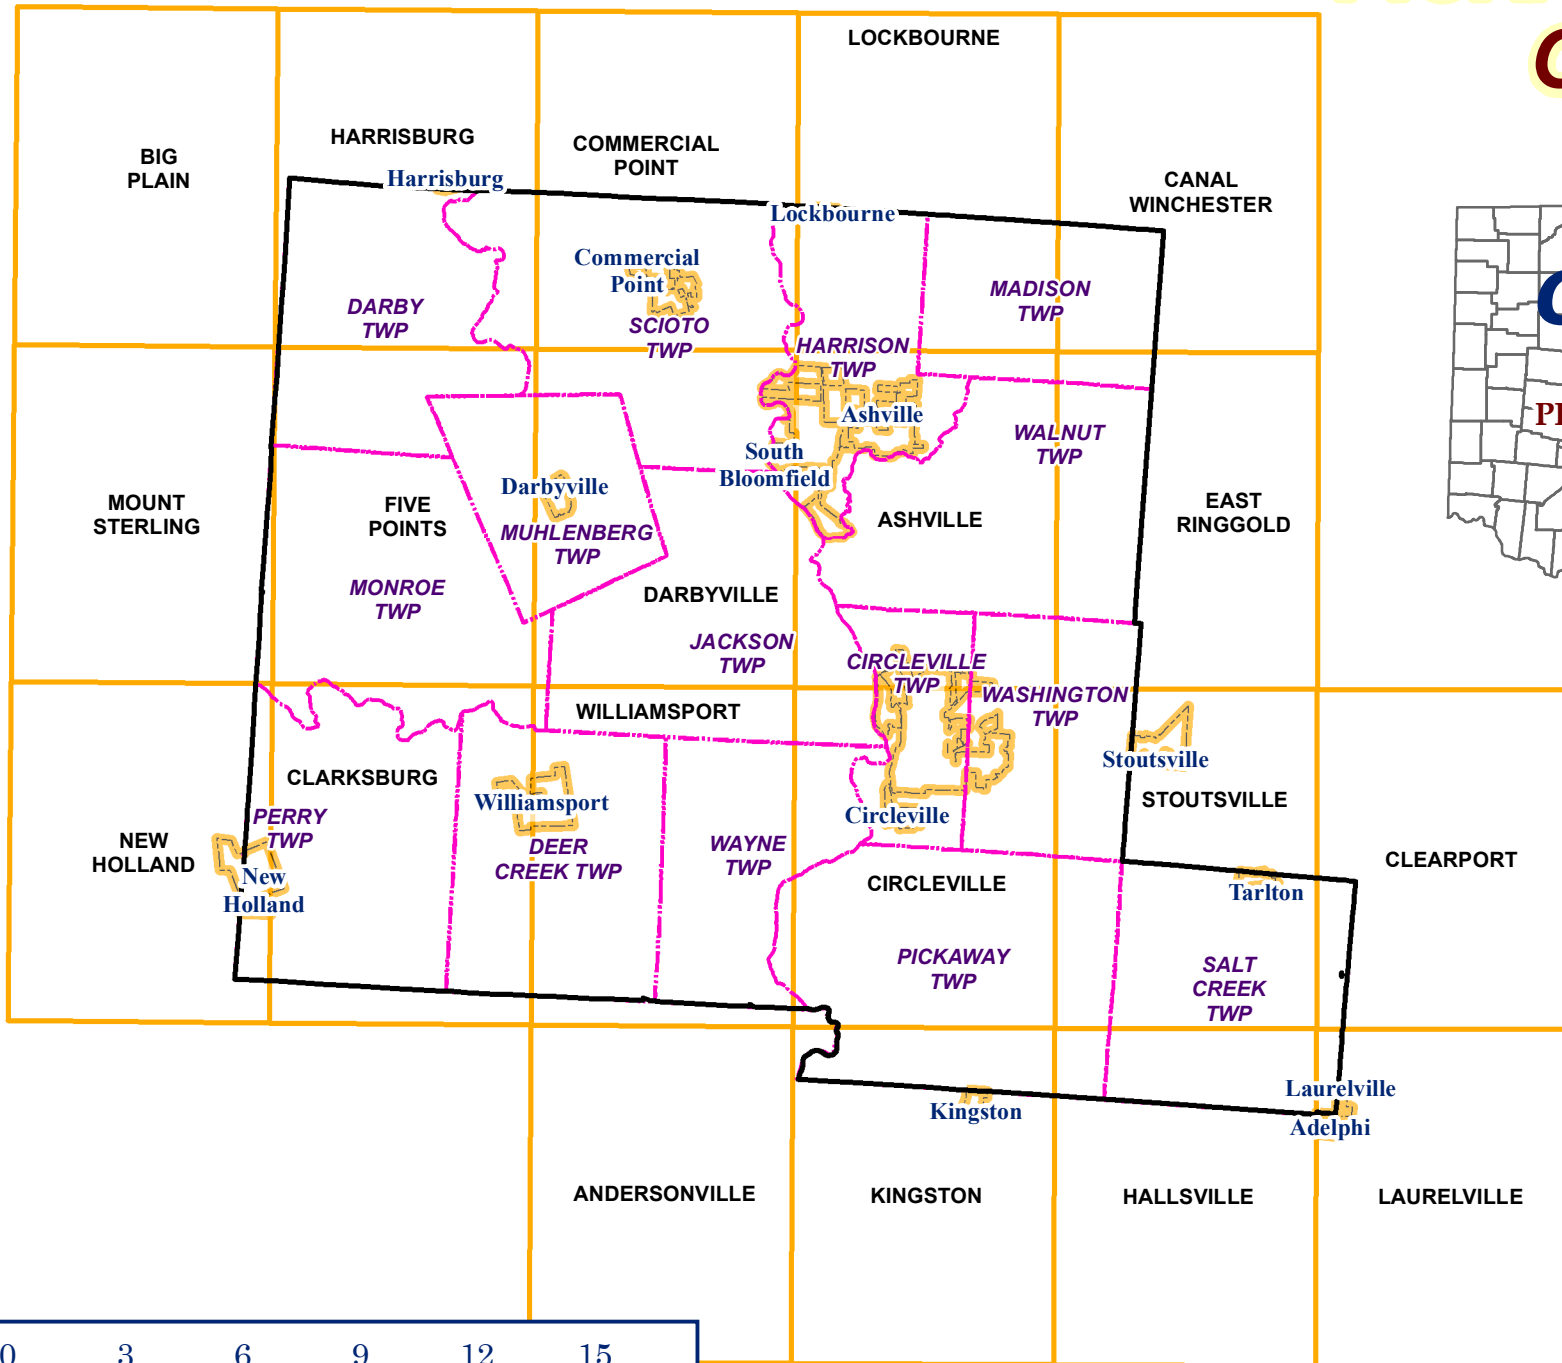

PICKAWAY CO. OHIO

-  Townships
-  Corp Boundaries
-  USGS 7.5 Minute Quad Index

1 inch = 25,884 feet

Pickaway County GIS
124 W Franklin St.
Circleville, Ohio 43113
For Reference Only Date 2015
Source: Pickaway Co, ODOT, ODNR